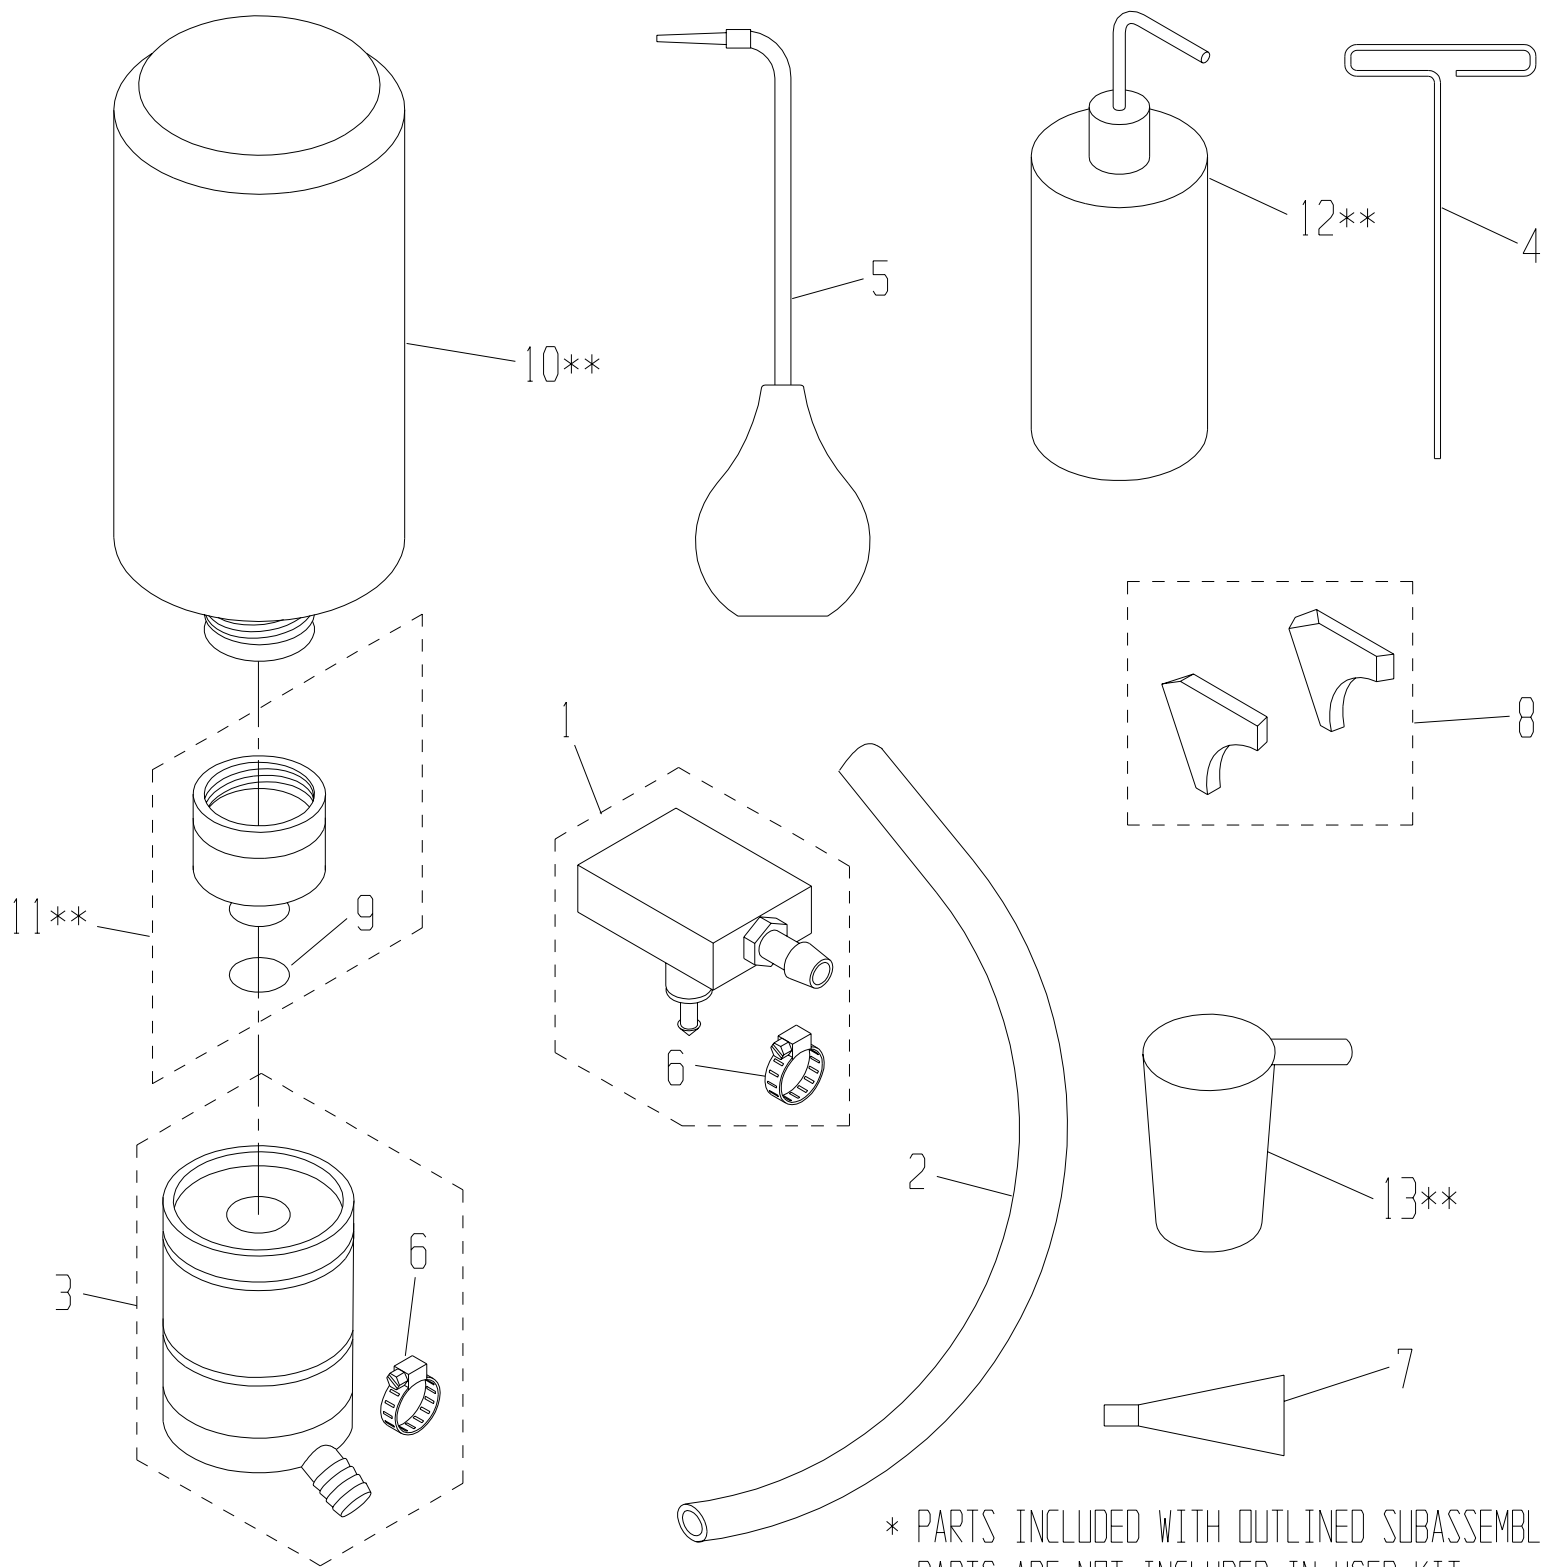

* PARTS INCLUDED WITH OUTLINED SUBASSEMBLY
** PARTS ARE NOT INCLUDED IN USER KIT

7	092061	LOCTITE	1
6	091911	1/4 - 25/32 ADJUSTING CLAMP	*
5	092779	ASS'Y, SYRINGE, LONG NECK	1
4	090755	3/32 "T" HANDLE WRENCH	1
3	092740	BOTTLE VALVE ASSEMBLY	1
2	092756	1/2" I.D. X 3/4" O.D. PVC TUBING	1
1	092750	ADAPTER BASE ASSEMBLY	1
ITEM	PART NO.	DESCRIPTION	QTY.

13	092783	MEASURING CUP	**
12	092774	WASH-UP BOTTLE, LONG NECK	**
11	092760	DISPENSING VALVE	**
10	092771	ROUND CALIBRATED BOTTLE	**
9	092765	VALVE BODY O-RING	*
8	092370	SEAL SET(L.H. & R.H.)	1
ITEM	PART NO.	DESCRIPTION	QTY.