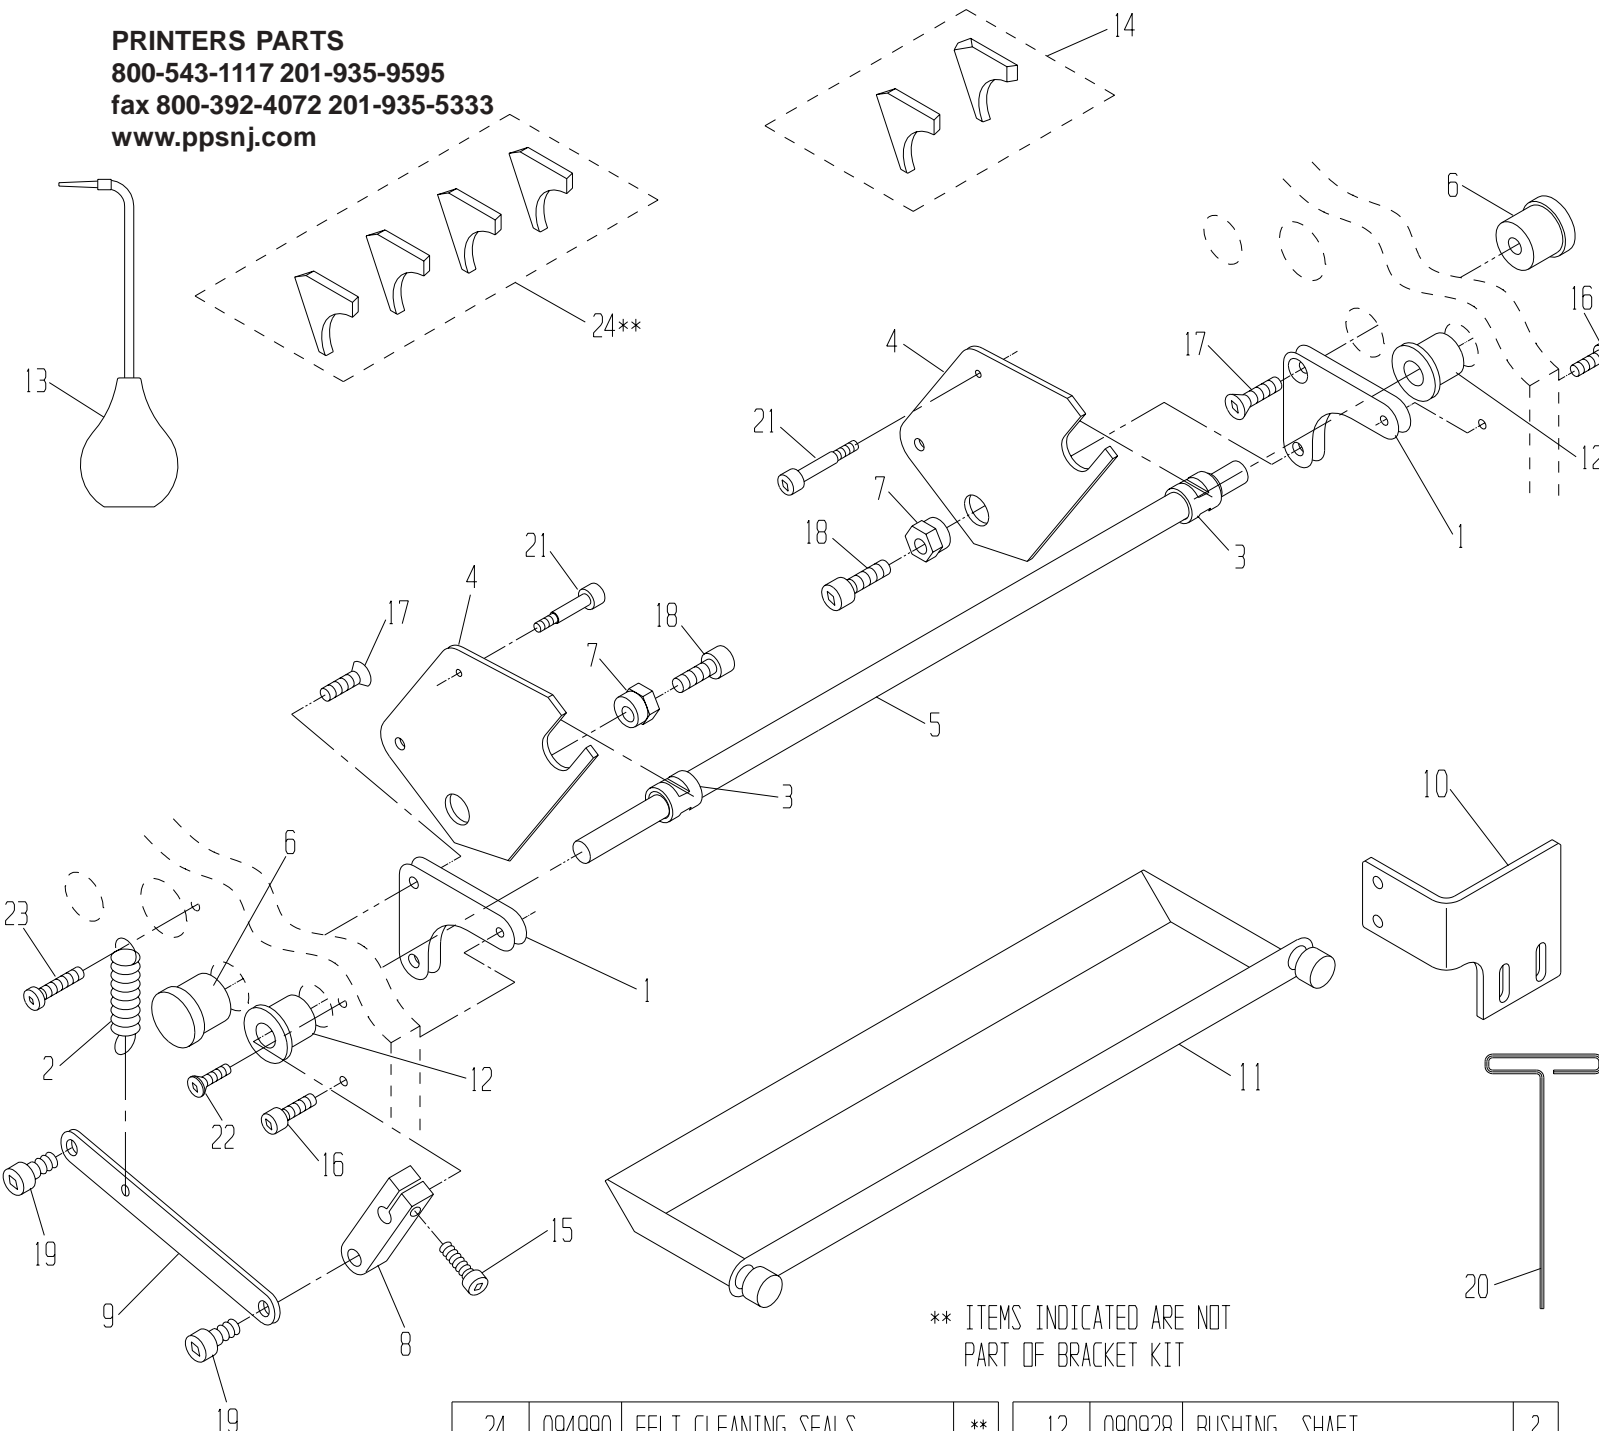

25	091662	RETAINING RING	1
24	092296	SHOULDER SCREW	*
23	092304	GUIDE PIN	*
22	091966	WASHER, FLAT	2
21	092491	WAVE WASHER	2
20	090973	13-1/4" FORM ROLLER W/B	1
19	090969	GEAR CLUTCH ASSY	1
18	090984	I.D. STICKER (HAMADA)	1
17	091898	M5 x 35mm SOC. HD. SCREW	2
16	092401	BEARING	*
15	091904	M5 x 16mm SET SCREW	2

14	091888	M5 x 5mm SET SCREW	4
13	090951	TIE BAR	1
12	092238	COMPRESSION SPRING	*
11	090970	BACKING PLATE KIT (HAMADA)	1
10	092370	SEAL SET (L & R)	1
9	092291	ECCENTRIC	2
8	090949	METERING GAUGE, DU-34	2
7	094347	SPRING, COMPRESSION	2
6	091601	OSCILLATOR POST	2
5	090948	TIE BAR	1
4	091891	M5 x 18mm SOC. HD. CAP SCREW	6
3	093165	BLOCK, OSCILLATOR	2
2	090957	ASSY, L.H. END FRAME	1
1	090947	ASSY, R.H. END FRAME	1

PRINTERS PARTS

800-543-1117 201-935-9595

fax 800-392-4072 201-935-5333

www.ppsnj.com

** ITEMS INDICATED ARE NOT PART OF BRACKET KIT

24	094990	FELT CLEANING SEALS	**	12	090928	BUSHING, SHAFT	2
23	091699	M6 x 30mm LOW HD SCREW	1	11	090946	PAN, WATER	2
22	091697	M5 x 16mm SCREW, FLAT HD.	1	10	090961	BOTTLE BRACKET	1
21	091711	M6 SHOULDER SCREW	2	9	090929	EXTENSION ARM	1
20	090756	T-WRENCH, 2.5mm	1	8	093107	LIFT ARM	1
19	091721	M8 x 12mm LOW HD SCREW	2	7	090902	ECCENTRIC	2
18	091758	M8 x 20mm SCREW	2	6	090901	PLUG, SIDE FRAME	2
17	092092	M6 x 20mm FLAT HD. SCREW	2	5	090927	SHAFT, ECCENTRIC	1
16	091786	M6 x 25mm SOC HD. CAP SCREW	2	4	090926	UNIT SUPPORT	2
15	091891	M5 x 16mm SCREW	1	3	090903	BUSHING	2
14	092370	SEAL SET	1	2	095781	SPRING	1
13	092779	SYRINGE, LONG NECK	1	1	090924	MOUNTING BRKT, DU 34-0	2
ITEM#	PART #	DESCRIPTION	QTY	ITEM#	PART #	DESCRIPTION	QTY