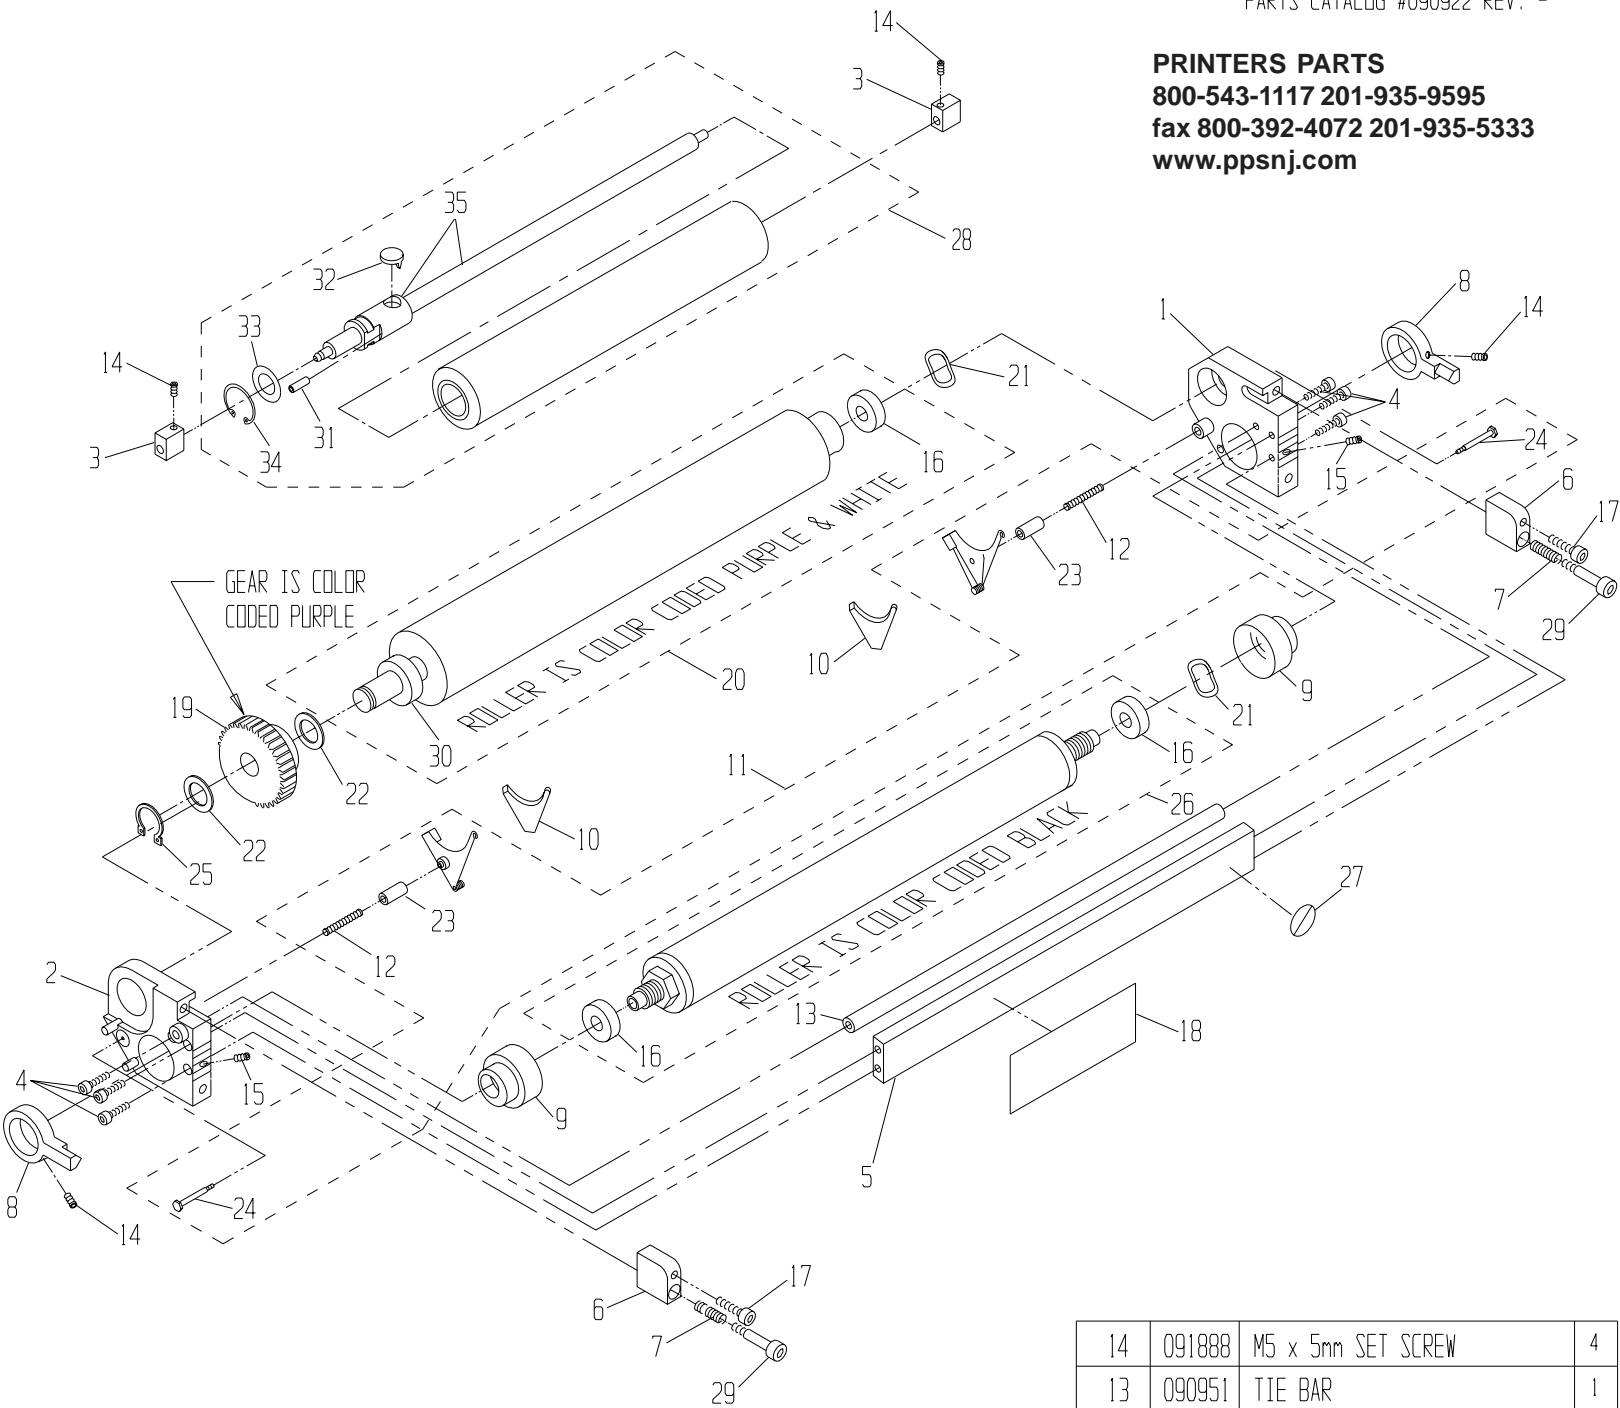

Date of Installation : _____

Unit Serial Number : _____

Kompac Dealer

PRINTERS PARTS
800-543-1117 201-935-9595
fax 800-392-4072 201-935-5333
www.ppsnj.com

VARN
Kompac[®]

MODEL : HMD-DU-34-2-0
PARTS CATALOG # 90922 REV.-

PRINTERS PARTS
800-543-1117 201-935-9595
fax 800-392-4072 201-935-5333
www.ppsnj.com

* PART IS INCLUDED IN OUTLINED SUBASSEMBLY.

ITEM#	PART #	DESCRIPTION	QTY
35	091262	SHAFT ASSY, S.S.	*
34	091997	OSC. RETAINING CLIP	*
33	091965	OSC. RETAINING WASHER	*
32	091111	OSC. DRIVE SHAFT FOLLOWER	*
31	091949	SPRING PIN	*
30	092586	BEARING	*
29	091609	SHOULDER SCREW, ϕ 3/16	2
28	081311	13-1/4 OSC. ROLL. PARTS ASSY	1
27	092601	SAFETY STICKER	1
26	090889	13-1/4" MET. ROLL (MOD.) W/B	1

25	091662	RETAINING RING	1
24	092296	SHOULDER SCREW	*
23	092304	GUIDE PIN	*
22	091966	WASHER, FLAT	2
21	092491	WAVE WASHER	2
20	090973	13-1/4" FORM ROLLER W/B	1
19	090969	GEAR CLUTCH ASSY	1
18	090984	I.D. STICKER (HAMADA)	1
17	091898	M5 x 35mm SOC. HD. SCREW	2
16	092401	BEARING	*
15	091904	M5 x 16mm SET SCREW	2

14	091888	M5 x 5mm SET SCREW	4
13	090951	TIE BAR	1
12	092238	COMPRESSION SPRING	*
11	090970	BACKING PLATE KIT (HAMADA)	1
10	092370	SEAL SET (L & R)	1
9	092291	ECCENTRIC	2
8	090949	METERING GAUGE, DU-34	2
7	094347	SPRING, COMPRESSION	2
6	091601	OSCILLATOR POST	2
5	090948	TIE BAR	1
4	091891	M5 x 18mm SOC. HD. CAP SCREW	6
3	093165	BLOCK, OSCILLATOR	2
2	090957	ASSY, L.H. END FRAME	1
1	090947	ASSY, R.H. END FRAME	1