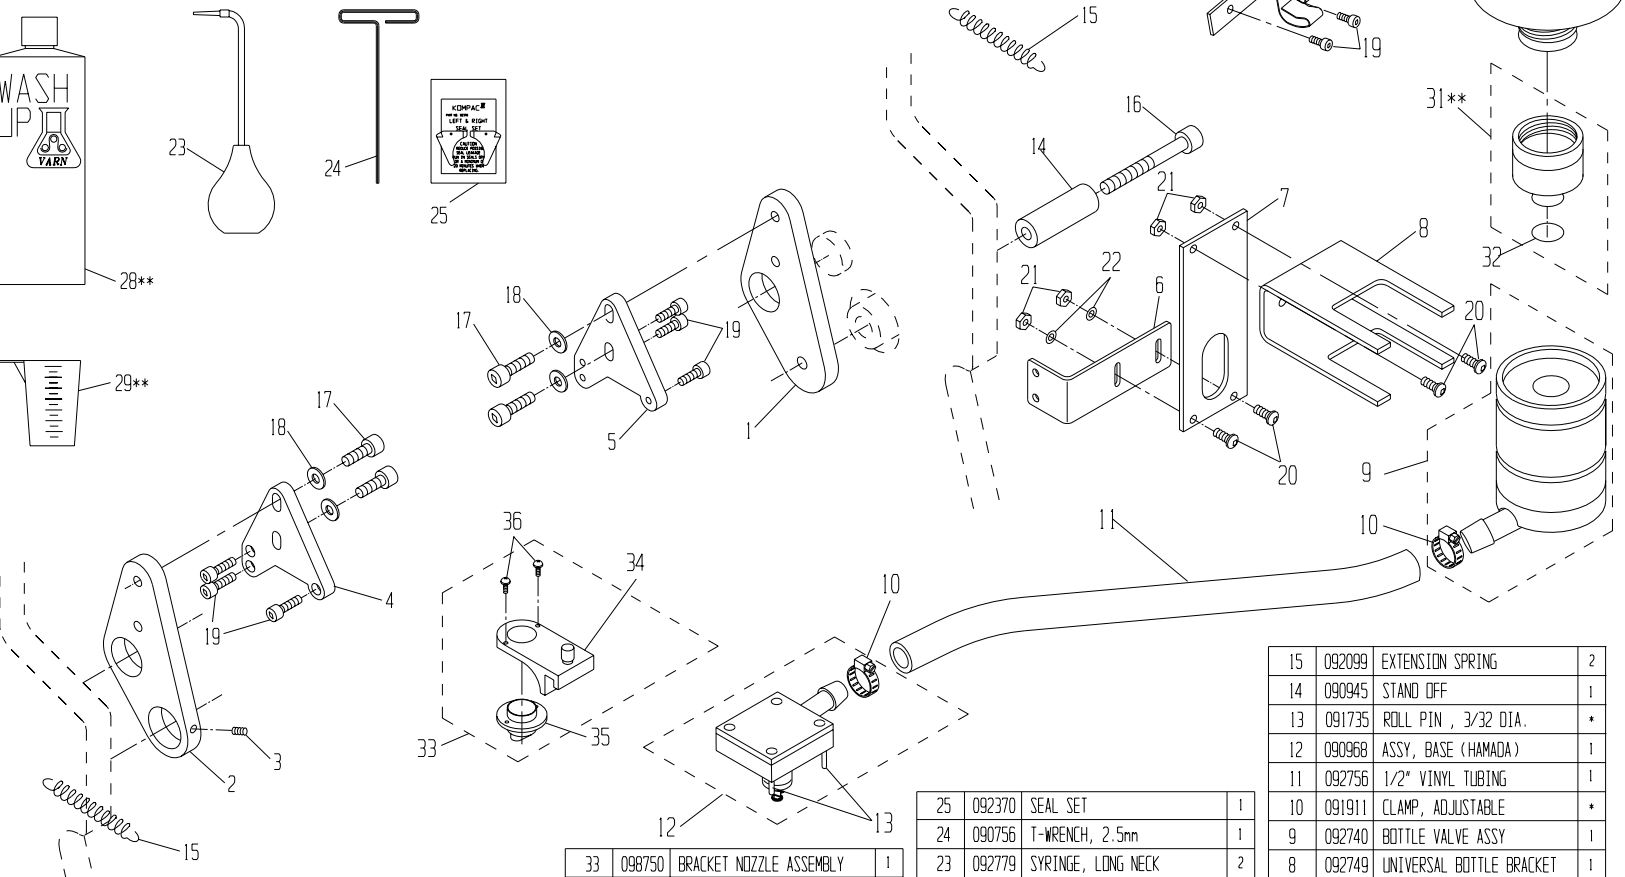

PRINTERS PARTS

800-543-1117 201-935-9595

fax 800-392-4072 201-935-5333

www.ppsnj.com

46	091689	BELLEVILLE WASHER, M5	**
45	094365	PLATE GUIDE	**
44	091765	M5x12mm BUTTON HEAD SCREW	**
43	090879	PLATE GUIDE ASSY	**
42	091708	SHOULDER SCREW, 6mm	2
41	091262	SHAFT ASSY, S.S.	*
40	092259	SPRING COVER	*
39	092236	TAB SPRING	*
38	090971	TAB, SHORT	*
36	091966	WASHER, FLAT	2
35	091949	SPRING PIN	*
34	091997	OSC. RETAINING CLIP	*
33	091965	OSC. RETAINING WASHER	*
32	091111	OSC. DRIVE SHAFT FOLLOWER	*
31	091662	RETAINING RING	1
30	092586	BEARING	*
29	081311	13-1/4 OSC. ROLL. PARTS ASSY	1
ITEM#	PART #	DESCRIPTION	QTY

* ITEM IS INCLUDED WITH OUTLINED SUBASSEMBLY.

** ITEM IS NOT INCLUDED WITH P/N 090876.

28	090989	TIE ROD	1
27	092601	SAFETY STICKER	1
26	094240	13-1/4" METERING ROLLER W/B	1
24	092296	SHOULDER SCREW	*
23	092304	GUIDE PIN	*
21	092491	WAVE WASHER	2
20	090973	13-1/4" FORM ROLLER W/B	1
19	090959	GEAR CLUTCH ASSY, HMD-34	1
18	090984	I.D. STICKER (HAMADA)	1
17	091898	M5 x 35mm SOC. HD. SCREW	6
16	092401	BEARING	*
15	091904	M5 x 16mm SET SCREW	2
ITEM#	PART #	DESCRIPTION	QTY

14	091888	M5 x 5mm SET SCREW	4
13	091901	M3 x 6mm SOC HD SCREW	*
12	092238	COMPRESSION SPRING	*
11	090970	BACKING PLATE KIT (HAMADA)	1
10	092370	SEAL SET (L & R)	1
9	092291	ECCENTRIC	2
8	092612	METERING GAUGE	2
7	092007	SPRING, COMPRESSION	2
6	094991	OSCILLATOR POST	2
5	090979	TIE BAR	1
3	090985	ALIGNMENT BLOCK	2
2	090993	L.H. END FRAME	1
1	090994	R.H. END FRAME	1
ITEM#	PART #	DESCRIPTION	QTY

33	098750	BRACKET NOZZLE ASSEMBLY	1
32	092765	DISPENSING VALVE O-RING	1
31	092760	DISPENSING VALVE ASSY	**
30	092771	ROUND CALIBRATED BOTTLE	**
29	092783	MEASURING CLIP	**
28	092785	WASH-UP BOTTLE	**

25	092370	SEAL SET	1
24	090756	T-WRENCH, 2.5mm	1
23	092779	SYRINGE, LONG NECK	2
22	091978	M5 FLAT WASHER	2
21	091752	M5 NUT	4
20	091765	M5 x 12mm SCREW	4
19	091891	M5 x 16mm SCREW	8
18	091950	WASHER, FLAT	4
17	091758	M8 x 20mm SCREW	4
16	091892	M8 x 35mm SCREW	1