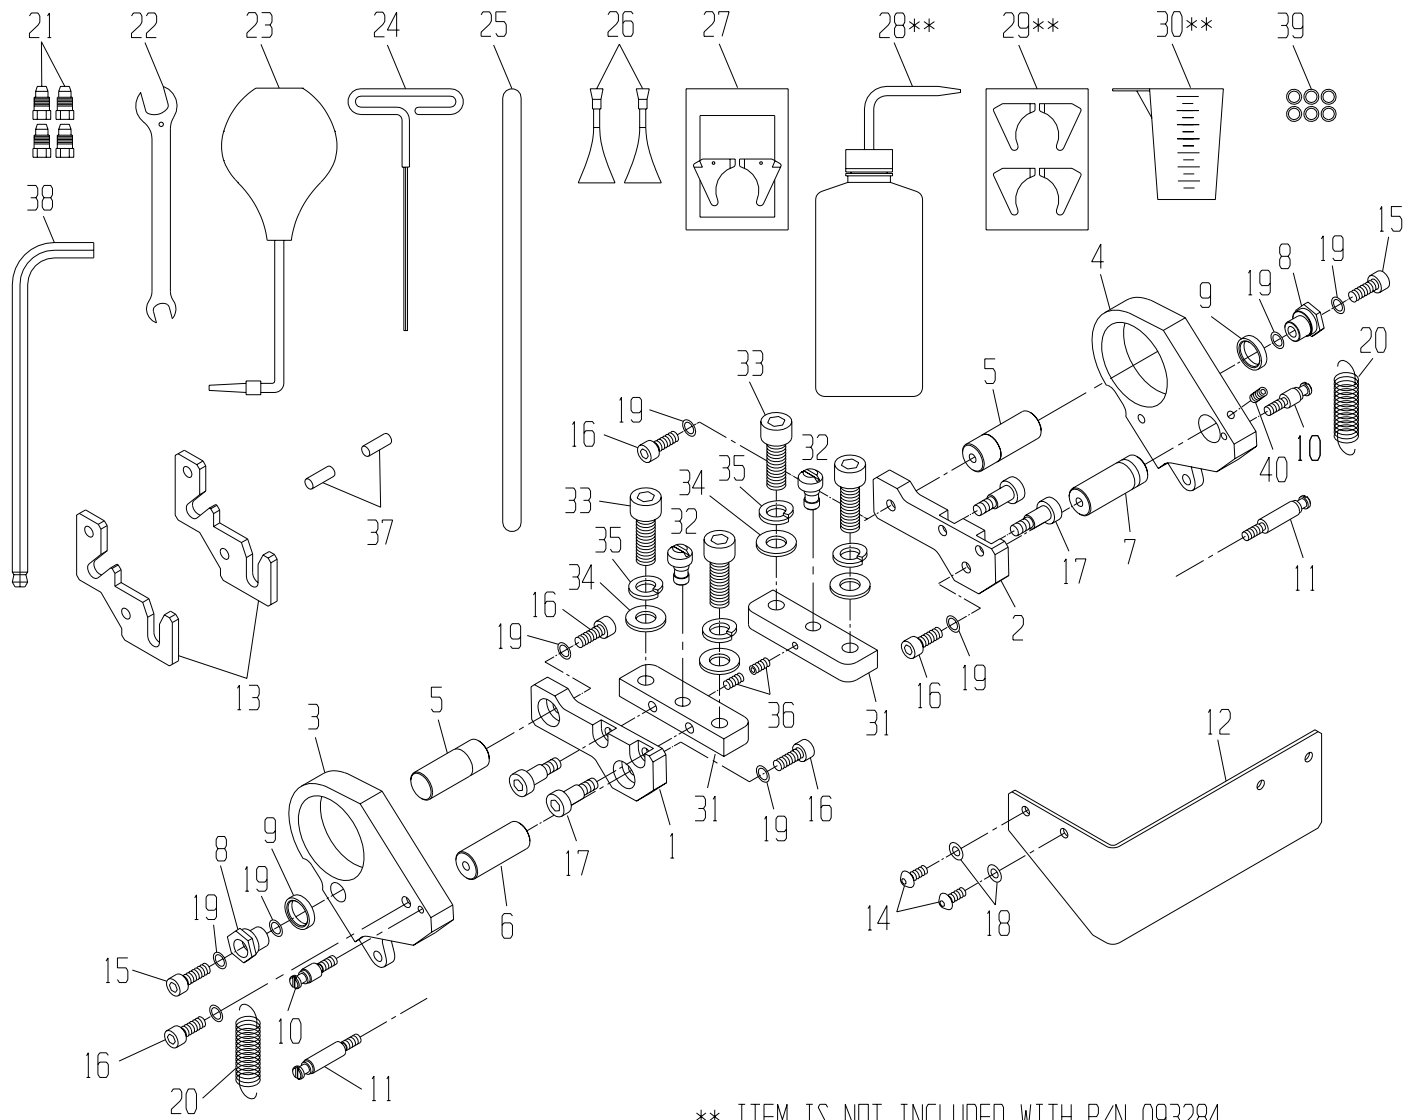

PRINTERS PARTS

800-543-1117 201-935-9595
 fax 800-392-4072 201-935-5333
 www.ppsnj.com

* ITEM IS INCLUDED WITH OUTLINED SUBASSEMBLY.

** ITEM 11 IS INCLUDED WITH THE 2ND HEAD BRACKET KIT, P/N 093285.

47.	091689	M5 BELLEVILLE WASHER	**	32.	091773	M6 X 12mm CAP SCREW	4	16.	092236	SPRING	*
46.	091712	M8 x 12mm SHOULDER SCREW	4	31.	091711	M6 x 16mm SHOULDER SCREW	2	15.	091407	BACKING PLATE STANDOFF	2
45.	091419	ATTACHMENT BLOCK, GTD	2	30.	091708	M6 SHOULDER SCREW	2	14.	095697	CLAMP, OSCILLATOR	2
44.	091663	16mm EXT. RETAINING RING	1	29.	091703	M5 X 12mm SET SCREW	2	13.	093367	THREADED STUD, M5/#10-32x1.75"	2
43.	092119	SHIM WASHER, 16x22x0.3mm	2	28.	091888	M5 X 5mm SET SCREW	4*	12.	091416	METERING GAUGE	2
42.	091406	SPRING PLATE (K III)	*	27.	091765	M5 X 12mm BUTTON HD CAP SCREW	**	11.	093365	ASSY, GUIDE BAR, HMD-248	**
41.	092242	COMPRESSION SPRING	*	26.	091752	M5 NUT	2	10.	093301	TIE ROD, HMD-248	1
40.	092304	GUIDE PIN	*	25.	092303	SEAL PLATE SHOULDER SCREW	2	9.	093299	TIE PLATE, HMD-248	1
39.	092102	BEARING, 17x35x10mm (6003)	*	24.	093369	LABELS, TIE PLATE	1	8.	091412	ECCENTRIC, METERING ROLLER	2
38.	092586	BEARING, BALL, LIGHT SERIES	*	23.	092122	COMP. SPRING, .360x1.25x.049	2	7.	093298	END FRAME, R.H., HMD-248	1
37.	091760	M4 X 10mm CAP SCREW	*	22.	092174	METRIC ALIGNMENT BLOCK	*	6.	093296	END FRAME, L.H., HMD-248	1
36.	092601	SAFETY STICKER	2	21.	091413	THRUST PLATE	2	5.	090850	R.H. AND L.H. SEAL SET (K III)	1
35.	091909	M5 x 4mm SLOTTED SET SCREW	2	20.	094365	PLATE GUIDE	**	4.	091450	SEAL BACKING PLATE KIT (K III)	1
34.	093347	ASSY, GEAR-CLUTCH, KIII	1	19.	091417	THREADED STUD, SHORT	2	3.	093346	KOLMATE ASSY, 48cm	1
33.	091783	WASHER, WAVE, 35mm	1	18.	092055	BALL KNOB	4	2.	093291	ASSY, METERING ROLLER, 48-C	1
ITEM	PART #	DESCRIPTION	QTY.	17.	092259	TUBING	*	1.	093286	ASSY, FORM ROLLER, 48-CL	1