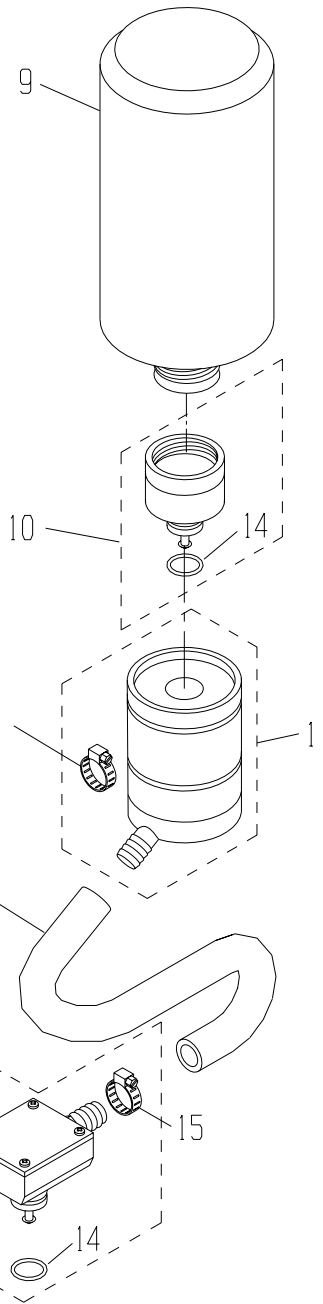

PRINTERS PARTS
800-543-1117 201-935-9595
fax 800-392-4072 201-935-5333
www.ppsnj.com

* PART IS INCLUDED WITH OUTLINED SUBASSEMBLY.

				10.	092760	DISPENSING VALVE ASSY	1
				9.	092772	1/2 GALLON CALIBRATED BOTTLE	1
				8.	091752	M5 NUT	4
				7.	091689	WASHER, BELLEVILLE (M5)	4
				6.	091765	M5 X 12mm BUTTON HEAD SCREW	4
				5.	092749	UNIVERSAL BOTTLE BRACKET	1
				4.	092748	UNIVERSAL BRACKET	1
				3.	091907	SCREW, #6-32 X 3/8 PHIL PAN HD	*
				2.	092604	NOZZLE	*
				1.	093358	ASSY, NOZZLE BRACKET, HMD-248	1
ITEM	PART #	DESCRIPTION	QTY.	ITEM	PART #	DESCRIPTION	QTY.