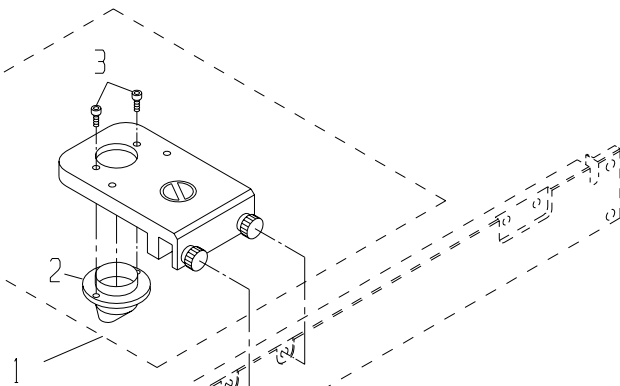

PRINTERS PARTS
800-543-1117 201-935-9595
fax 800-392-4072 201-935-5333
www.ppsnj.com

* PART IS INCLUDED WITH OUTLINED SUBASSEMBLY.

				10.	092760	DISPENSING VALVE ASSY	1
				9.	092772	1/2 GALLON CALIBRATED BOTTLE	1
				8.	091752	M5 NUT	4
				7.	091689	WASHER, BELLEVILLE (M5)	4
				6.	091765	M5 X 12mm BUTTON HEAD SCREW	4
				5.	092749	UNIVERSAL BOTTLE BRACKET	1
				4.	092748	UNIVERSAL BRACKET	1
				3.	091907	SCREW, #6-32 X 3/8 PHIL PAN HD	*
				2.	092604	NOZZLE	*
				1.	093358	ASSY, NOZZLE BRACKET, HMD-248	1
ITEM	PART #	DESCRIPTION	QTY.	ITEM	PART #	DESCRIPTION	QTY.