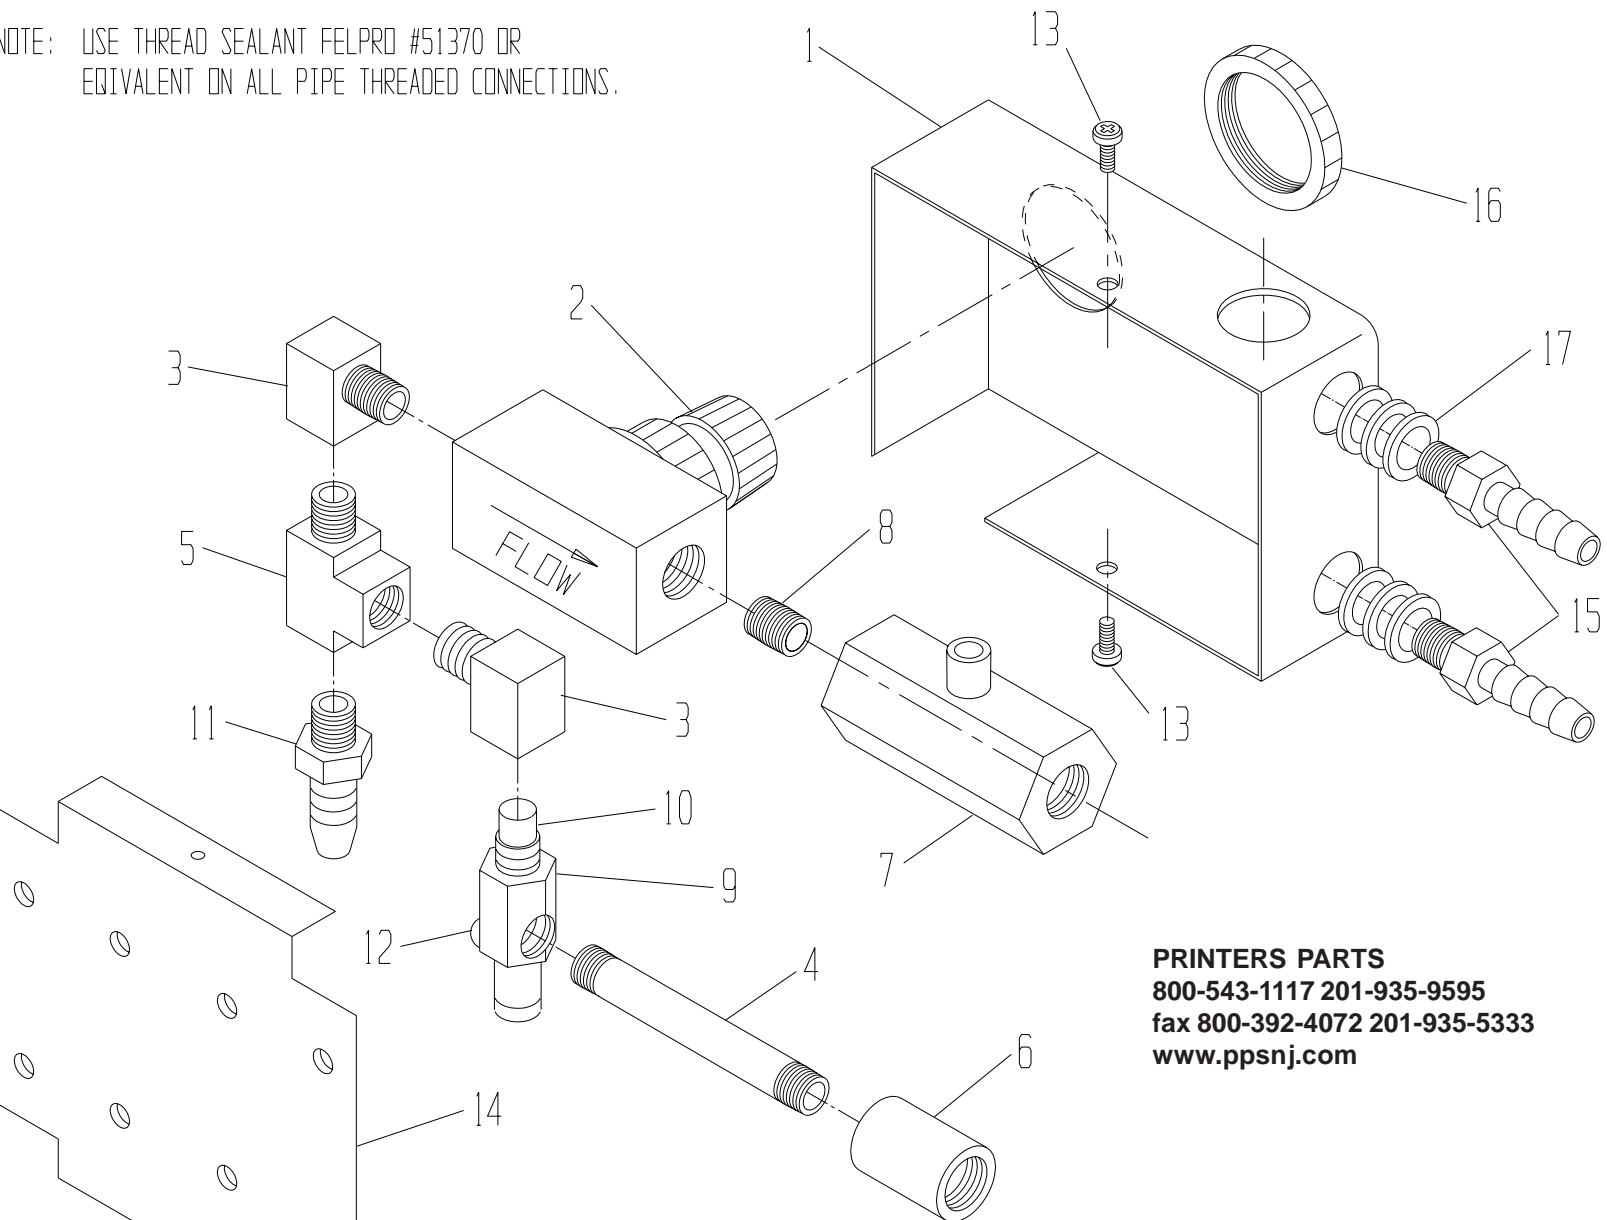

				10.	092760	DISPENSING VALVE ASSY	1
				9.	092772	1/2 GALLON CALIBRATED BOTTLE	1
				8.	091752	M5 NUT	4
				7.	091689	WASHER, BELLEVILLE (M5)	4
				6.	091765	M5 X 12mm BUTTON HEAD SCREW	4
				5.	092749	UNIVERSAL BOTTLE BRACKET	1
				4.	092748	UNIVERSAL BRACKET	1
				3.	091907	SCREW, #6-32 X 3/8 PHIL PAN HD	*
				2.	092604	NOZZLE	*
				1.	093358	ASSY, NOZZLE BRACKET, HMD-248	1
ITEM	PART #	DESCRIPTION	QTY.	ITEM	PART #	DESCRIPTION	QTY.

800-543-1117 201-935-9595
 fax 800-392-4072 201-935-5333
 www.ppsnj.com

CUT TUBING ITEM #2 TO LENGTH AT INSTALLATION.

10	091911	CLAMP, HOSE, WORM S.S.	8
09	091752	NUT, HEX, M5x0.8	2
08	091740	WASHER, SPLIT LOCK M5	2
07	091765	M5x16mm BUTTON HEAD CAP SCREW	2
06	091077	BARB TEE 1/2 X 3/8 X 3/8	1
05	091081	PVC FLEX. TUBING 3/8 I.D. X 5/8 D.D.	1
04	091084	TUBING, RUBBER W/SLEEVE	1
03	094744	BRACKET, NOZZLE	**
02	091078	1/4 D.D. TUBING, 2" LG	1
01	095963	ELBOW FITTING, 1/8 NPT x 1/4 BARB	2
ITEM	PART NO.	DESCRIPTION	QTY.

NOTE: USE THREAD SEALANT FELPRO #51370 OR EQUIVALENT ON ALL PIPE THREADED CONNECTIONS.

PRINTERS PARTS
 800-543-1117 201-935-9595
 fax 800-392-4072 201-935-5333
 www.ppsnj.com

17	091956	WASHER, FLAT	6
16	094618	PANEL NUT	1
15	095962	FITTING, 1/8 NPT x 1/4 BARB	2
14	094612	PLATE, MOUNTING	1
13	091907	SCREW #6-32 PAN HD. SELF-TAP	2
12	091824	SCREW #6-32 TRUSS HD.	1
11	091062	FITTING, 1/8 NPT x 3/8 BARB	1
10	095939	TIP, VACUUM	1
09	095938	BODY, VACUUM	1
08	095948	NIPPLE, CLOSE, 1/8 NPT	1
07	095949	BALL VALVE	1
06	094616	COUPLING, 1/8 NPT	1
05	094613	TEE, STREET, 1/8 NPT	1
04	094615	NIPPLE, LONG, 1/8 NPT	1
03	094614	ELBOW, STREET, 1/8 NPT	2
02	094617	NEEDLE VALVE	1
01	094611	ENCLOSURE	1
ITEM	PART NO.	DESCRIPTION	QTY.