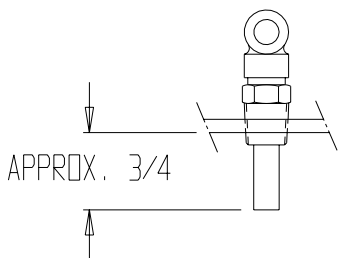

800-543-1117 201-935-9595
 fax 800-392-4072 201-935-5333
 www.ppsnj.com

CUT TUBING ITEM #2 TO LENGTH AT INSTALLATION.

10	091911	CLAMP, HOSE, WORM S.S.	8
09	091752	NUT, HEX, M5x0.8	2
08	091740	WASHER, SPLIT LOCK M5	2
07	091765	M5x16mm BUTTON HEAD CAP SCREW	2
06	091077	BARB TEE 1/2 X 3/8 X 3/8	1
05	091081	PVC FLEX. TUBING 3/8 I.D. X 5/8 D.D.	1
04	091084	TUBING, RUBBER W/SLEEVE	1
03	094744	BRACKET, NOZZLE	**
02	091078	1/4 D.D. TUBING, 2" LG	1
01	095963	ELBOW FITTING, 1/8 NPT x 1/4 BARB	2
ITEM	PART NO.	DESCRIPTION	QTY.

NOTE: USE THREAD SEALANT FELPRO #51370 OR EQUIVALENT ON ALL PIPE THREADED CONNECTIONS.

PRINTERS PARTS
 800-543-1117 201-935-9595
 fax 800-392-4072 201-935-5333
 www.ppsnj.com

17	091956	WASHER, FLAT	6
16	094618	PANEL NUT	1
15	095962	FITTING, 1/8 NPT x 1/4 BARB	2
14	094612	PLATE, MOUNTING	1
13	091907	SCREW #6-32 PAN HD. SELF-TAP	2
12	091824	SCREW #6-32 TRUSS HD.	1
11	091062	FITTING, 1/8 NPT x 3/8 BARB	1
10	095939	TIP, VACUUM	1
09	095938	BODY, VACUUM	1
08	095948	NIPPLE, CLOSE, 1/8 NPT	1
07	095949	BALL VALVE	1
06	094616	COUPLING, 1/8 NPT	1
05	094613	TEE, STREET, 1/8 NPT	1
04	094615	NIPPLE, LONG, 1/8 NPT	1
03	094614	ELBOW, STREET, 1/8 NPT	2
02	094617	NEEDLE VALVE	1
01	094611	ENCLOSURE	1
ITEM	PART NO.	DESCRIPTION	QTY.