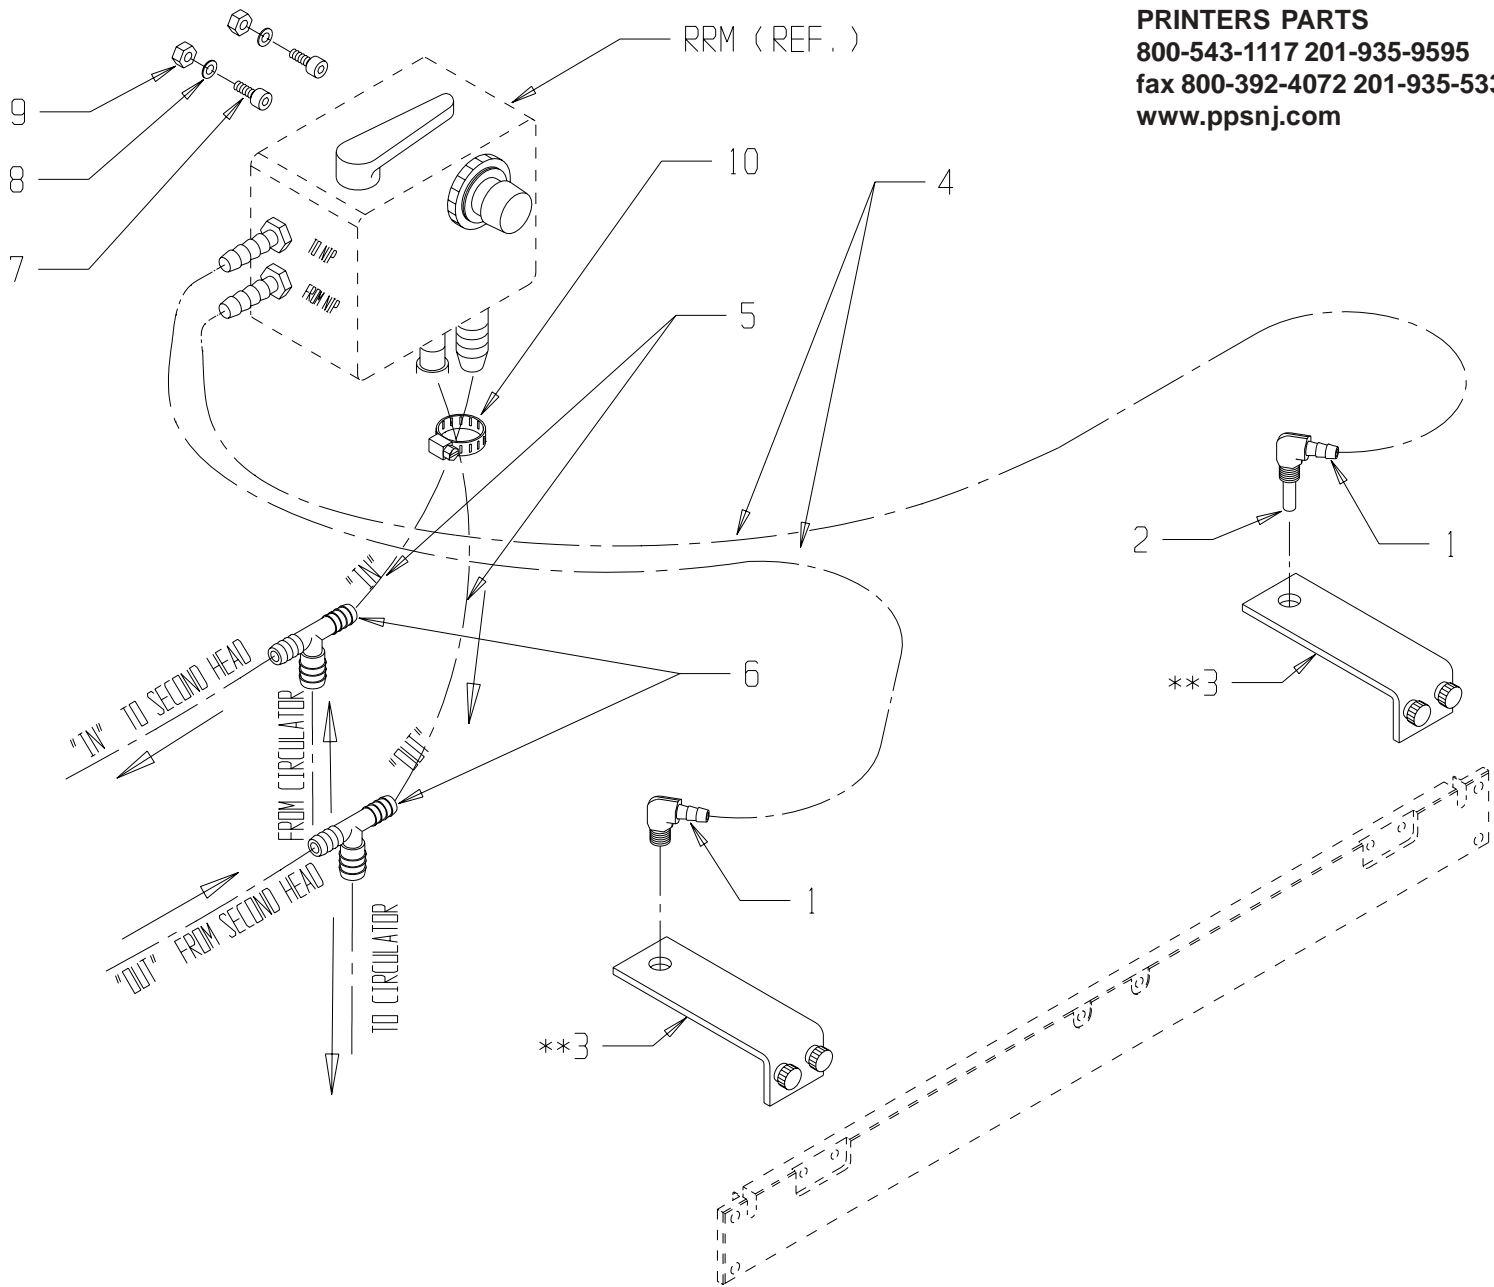

RRM HOSE KIT (INSULATED): P/N 095925

NOTES:

1. GIVEN QUANTITY IS PER (1) PRINTING HEAD.
2. ITEMS MARKED * ARE INCLUDED WITH OUTLINED SUBASSEMBLY.
3. ITEMS MARKED ** ARE NOT INCLUDED WITH P/N 095925.

PRINTERS PARTS

800-543-1117 201-935-9595
fax 800-392-4072 201-935-5333
www.ppsnj.com