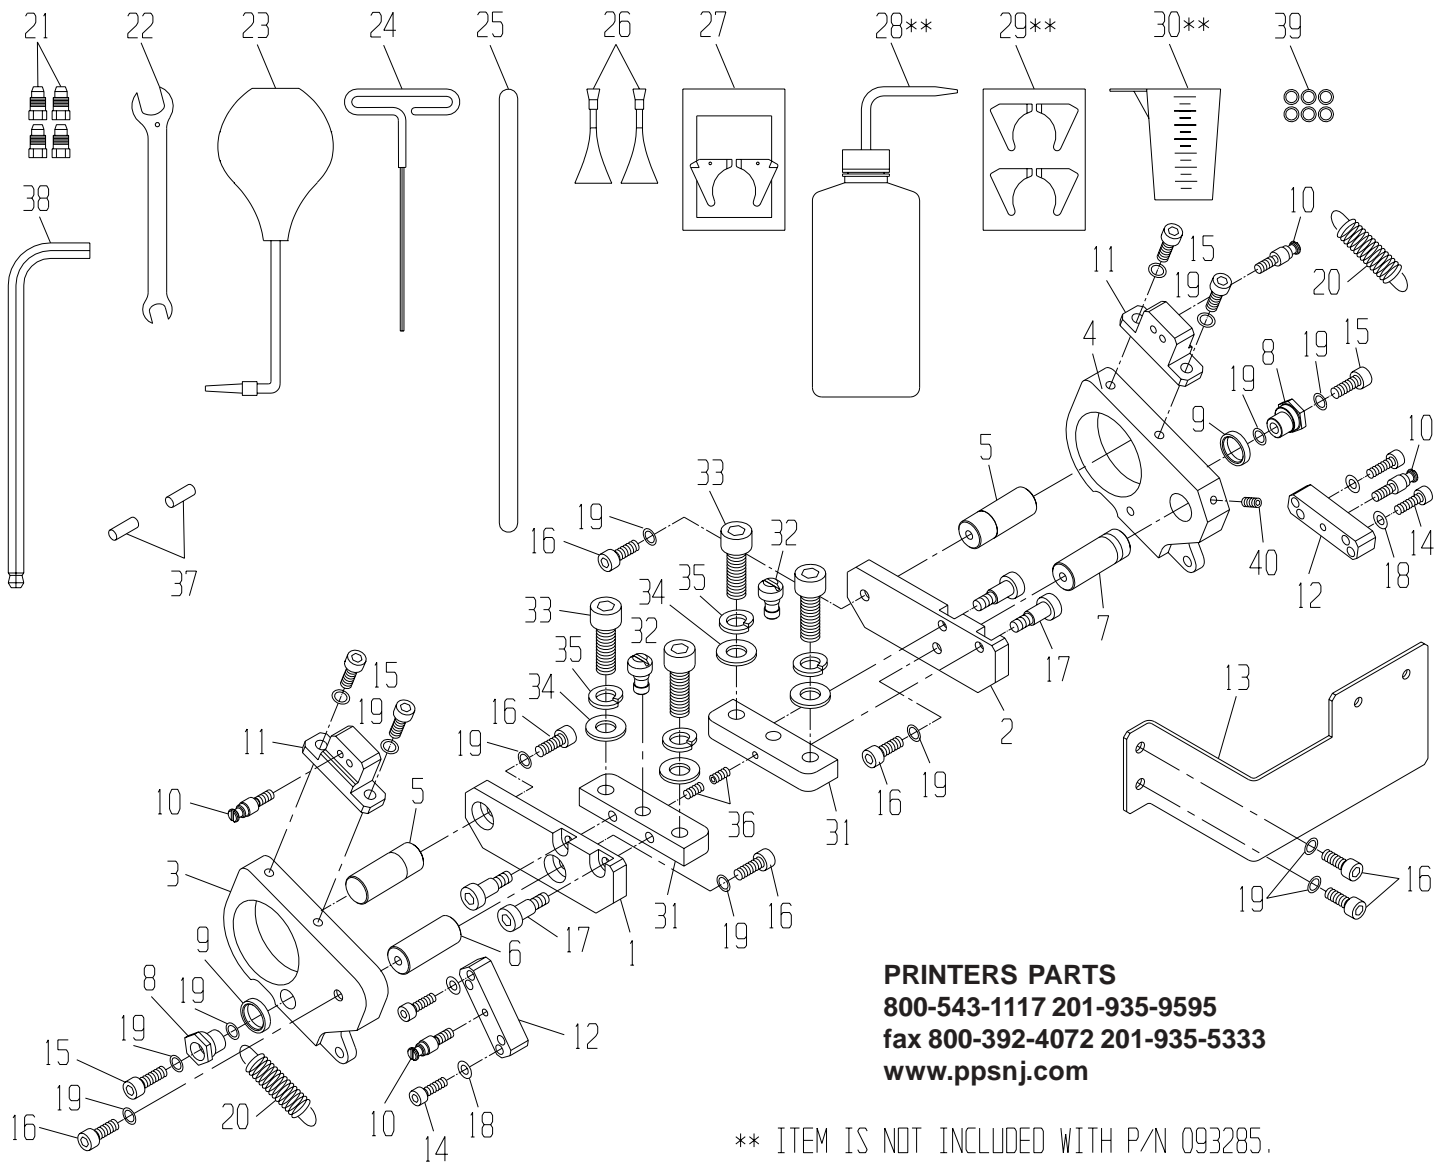

PRINTERS PARTS
800-543-1117 201-935-9595
fax 800-392-4072 201-935-5333
www.ppsnj.com

** ITEM IS NOT INCLUDED WITH P/N 093285.

40.	092128	M5x10mm CONE POINT SET SCREW	1	20.	092099	EXTENSION SPRING, 1.9x.50x.08	2
39.	093368	SHIM WASHER	6	19.	091637	M6 BELLEVILLE WASHER	15
38.	090758	8mm HEX L-KEY	1	18.	091689	M5 BELLEVILLE WASHER	4
37.	092121	M6x16mm DOWEL PIN (OVERSIZE)	2	17.	091710	M6x10mm SOCKET SHOULDER SCREW	4
36.	091888	M5x5mm SET SCREW	2	16.	091761	M6x18mm SOCKET HEAD CAP SCREW	7
35.	091741	M10 SPLIT LOCK WASHER	4	15.	092024	M6x16mm SOCKET HEAD CAP SCREW	6
34.	091976	M10 FLAT WASHER	4	14.	091696	M5x20mm SOCKET HEAD CAP SCREW	4
33.	091629	M10x30mm SOCKET HEAD CAP SCREW	4	13.	093319	BOTTLE/RRM BRACKET, HMD-248-2	1
32.	091511	KIII ADJUSTMENT ECCENTRIC	2	12.	093345	PRESS SPRING BRKT, HMD-248-2	2
31.	093366	MOUNTING BLOCK, HMD-248/252	2	11.	093344	UNIT SPRING BRKT, HMD-248-2	2
30.	092783	MEASURING CUP	**	10.	093342	SPRING STANDOFF, M5x.275x.375	4
29.	094900	KOMPAC III CLEANING SEALS (4)	**	9.	093307	ON/OFF FOLLOWER, HMD-248	2
28.	092774	LONG NECK WASH-UP BOTTLE	**	8.	093308	ON/OFF ECCENTRIC, HMD-248	2
27.	090850	KOMPAC SEAL SET	1	7.	093353	ON/OFF SHAFT, HMD-248, NOP	1
26.	092061	LOCTITE THREAD LOCKER	1	6.	093351	ON/OFF SHAFT, HMD-248, OP	1
25.	092117	FEELER GAUGE, .030 THICK	1	5.	093349	PIVOT SHAFT, HMD-248	2
24.	090756	2.5mm T-WRENCH	1	4.	093304	ON/OFF BRKT, HMD-248-2, NOP	1
23.	092779	LONG NECK SYRINGE	2	3.	093303	ON/OFF BRKT, HMD-248-2, OP	1
22.	093555	KOMPAC WRENCH	1	2.	093312	MOUNTING BRKT, HMD-248-2, NOP	1
21.	092092	PLUG, BIJUR	4	1.	093311	MOUNTING BRKT, HMD-248-2, OP	1
ITEM	PART #	DESCRIPTION	QTY.	ITEM	PART #	DESCRIPTION	QTY.