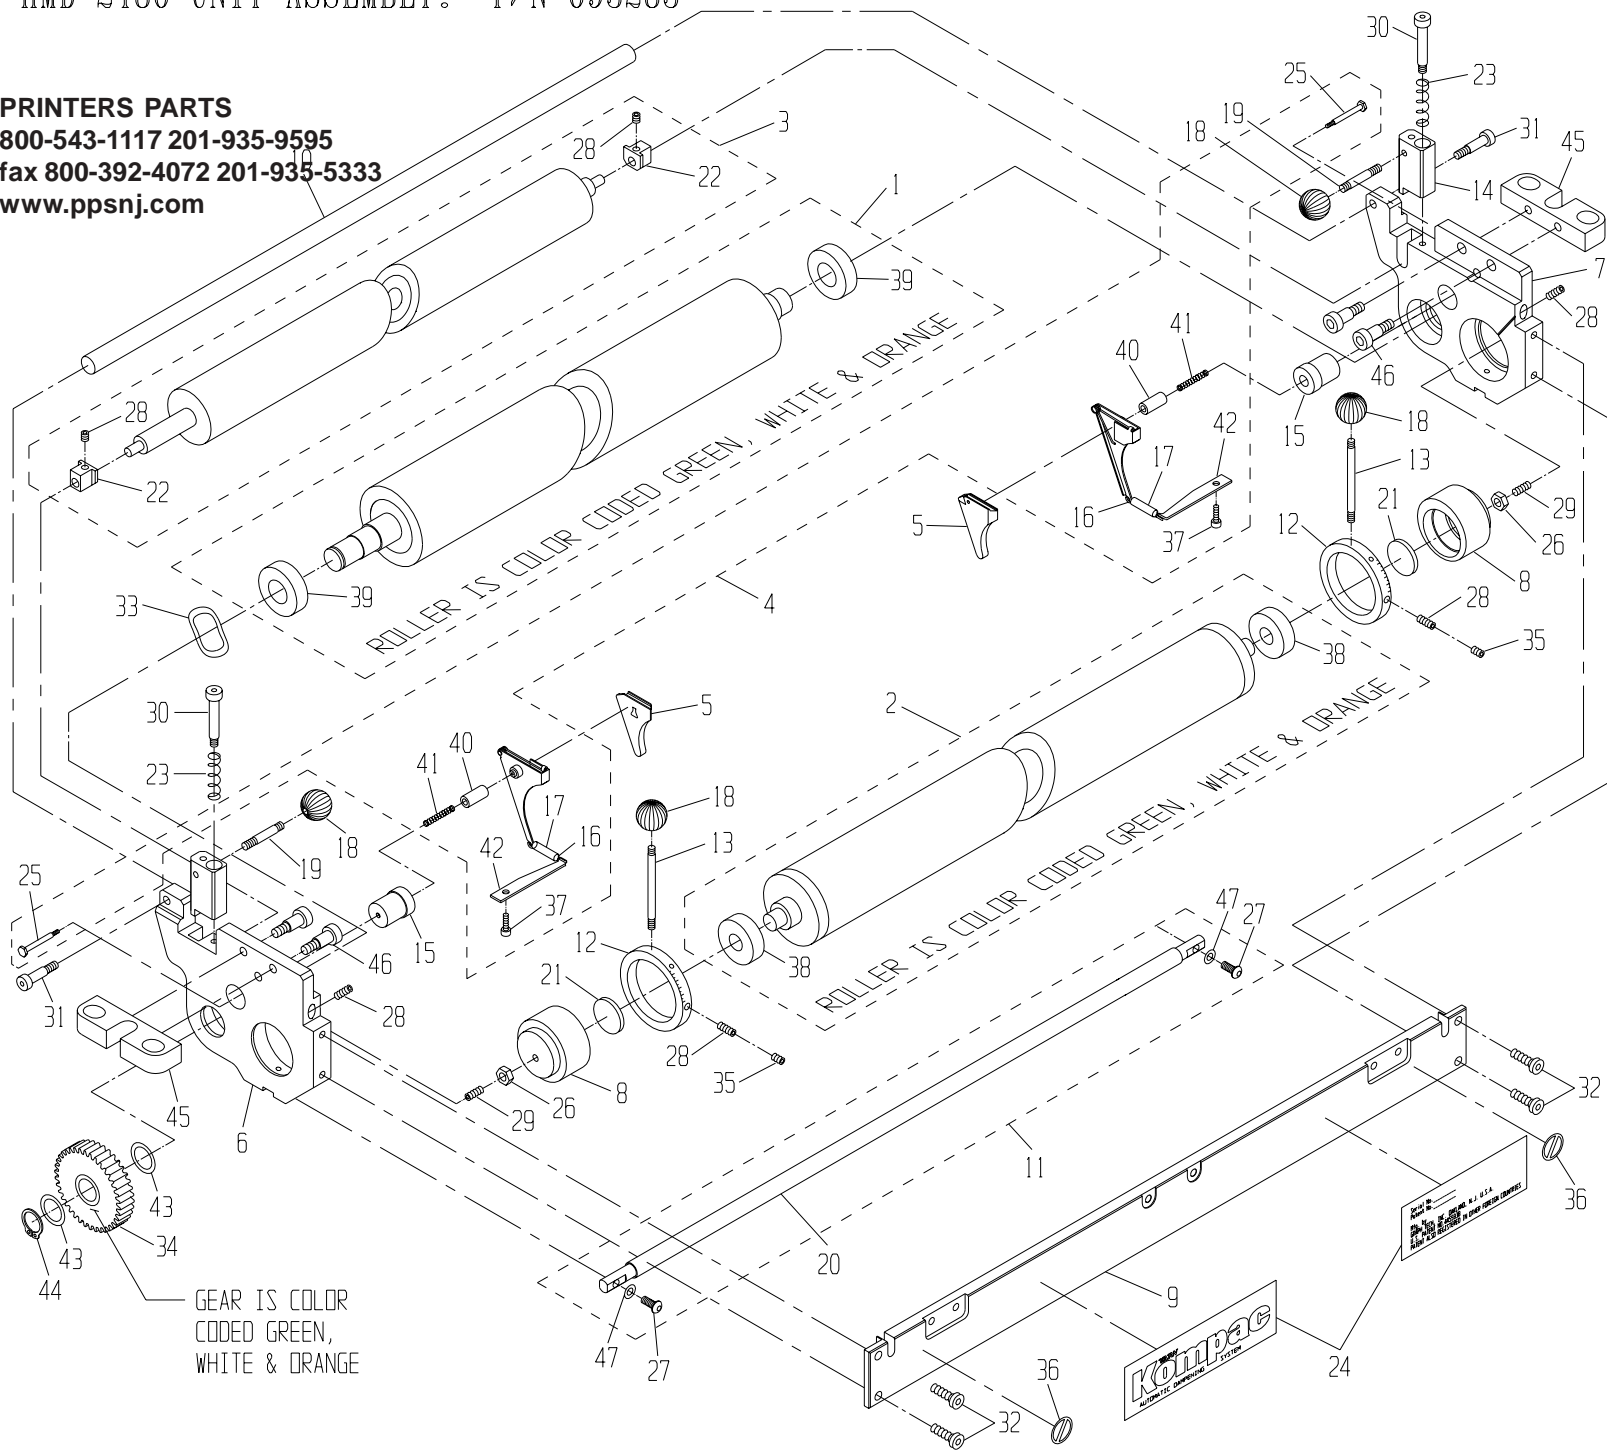

PRINTERS PARTS

800-543-1117 201-935-9595
 fax 800-392-4072 201-935-5333
 www.ppsnj.com

* ITEM IS INCLUDED WITH OUTLINED SUBASSEMBLY.

** ITEM 11 IS INCLUDED WITH THE 2ND HEAD BRACKET KIT, P/N 093285.

47.	091689	M5 BELLEVILLE WASHER	**	32.	091773	M6 X 12mm CAP SCREW	4	16.	092236	SPRING	*
46.	091712	M8 x 12mm SHOULDER SCREW	4	31.	091711	M6 x 16mm SHOULDER SCREW	2	15.	091407	BACKING PLATE STANDOFF	2
45.	091419	ATTACHMENT BLOCK, GTD	2	30.	091708	M6 SHOULDER SCREW	2	14.	095697	CLAMP, OSCILLATOR	2
44.	091663	16mm EXT. RETAINING RING	1	29.	091703	M5 X 12mm SET SCREW	2	13.	093367	THREADED STUD, M5/#10-32x1.75"	2
43.	092119	SHIM WASHER, 16x22x0.3mm	2	28.	091888	M5 X 5mm SET SCREW	4*	12.	091416	METERING GAUGE	2
42.	091406	SPRING PLATE (K III)	*	27.	091765	M5 X 12mm BUTTON HD CAP SCREW	**	11.	093365	ASSY, GUIDE BAR, HMD-248	**
41.	092242	COMPRESSION SPRING	*	26.	091752	M5 NUT	2	10.	093301	TIE ROD, HMD-248	1
40.	092304	GUIDE PIN	*	25.	092303	SEAL PLATE SHOULDER SCREW	2	9.	093299	TIE PLATE, HMD-248	1
39.	092102	BEARING, 17x35x10mm (6003)	*	24.	093369	LABELS, TIE PLATE	1	8.	091412	ECCENTRIC, METERING ROLLER	2
38.	092586	BEARING, BALL, LIGHT SERIES	*	23.	092122	COMP. SPRING, .360x1.25x.049	2	7.	093298	END FRAME, R.H., HMD-248	1
37.	091760	M4 X 10mm CAP SCREW	*	22.	092174	METRIC ALIGNMENT BLOCK	*	6.	093296	END FRAME, L.H., HMD-248	1
36.	092601	SAFETY STICKER	2	21.	091413	THRUST PLATE	2	5.	090850	R.H. AND L.H. SEAL SET (K III)	1
35.	091909	M5 x 4mm SLOTTED SET SCREW	2	20.	094365	PLATE GUIDE	**	4.	091450	SEAL BACKING PLATE KIT (K III)	1
34.	093347	ASSY, GEAR-CLUTCH, KIII	1	19.	091417	THREADED STUD, SHORT	2	3.	093346	KOLMATE ASSY, 48cm	1
33.	091783	WASHER, WAVE, 35mm	1	18.	092055	BALL KNOB	4	2.	093291	ASSY, METERING ROLLER, 48-C	1
ITEM	PART #	DESCRIPTION	QTY.	17.	092259	TUBING	*	1.	093286	ASSY, FORM ROLLER, 48-CL	1