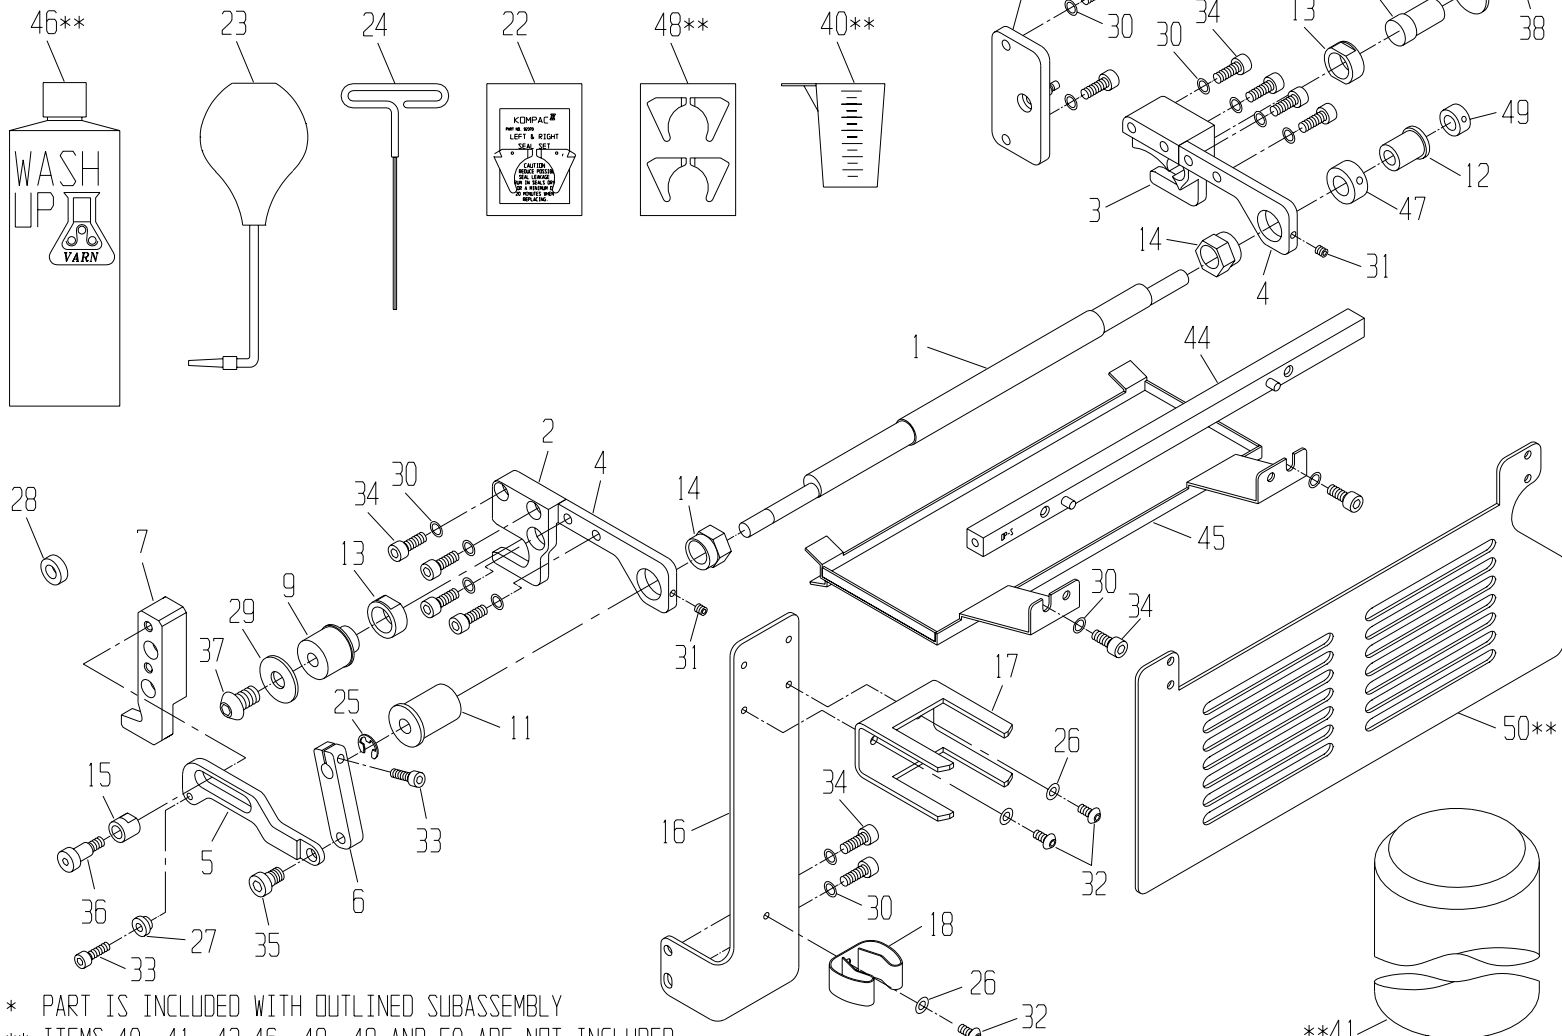

HMD-47-2 BRACKET KIT: P/N 093142

PARTS CATALOG P/N 093252 REV. A

* PART IS INCLUDED WITH OUTLINED SUBASSEMBLY
** ITEMS 40, 41, 42, 46, 48, 49 AND 50 ARE NOT INCLUDED WITH BRACKET KIT, P/N 093142

50.	093173	SAFETY GUARD	**
49.	093176	COLLAR, SET SCREW, .359 I.D.	1
48.	094990	KOMPAC CLEANING SEALS (4)	**
47.	093175	COLLAR, SET SCREW, .562 I.D.	1
46.	092785	WASH-UP BOTTLE	**
45.	093168	DRIP PAN	1
44.	093167	TIE BAR, PRESS	1
43.	092765	DISPENSING VALVE O-RING	*
42.	092760	DISPENSING VALVE ASSEMBLY	**
41.	092771	ROUND CALIBRATED BOTTLE	**
40.	092783	MEASURING CUP	**
39.	091911	CLAMP, ADJUSTABLE 1/4"-25/32"	*
38.	091629	M10x30mm SOCKET HEAD SCREW	1
37.	091767	M10x16mm BUTTON HEAD CAP SCREW	1
36.	091712	M8x12mm SHOULDER SCREW	1
35.	091721	M8x12mm LOW HEAD CAP SCREW	1
34.	092024	M6x16mm SOCKET HEAD SCREW	14
33.	091891	M5x16mm SOCKET HEAD SCREW	2
32.	091768	M5x10mm BUTTON HEAD SCREW	3
31.	091888	M5x5mm SET SCREW	2
30.	091637	WASHER, BELLEVILLE, .264x.374"	14
29.	091636	WASHER, M10-WIDE	2
28.	092022	SPACER, .321 x .625" x .205"	1
27.	093169	BUSHING, ON/OFF BRACKET	1
26.	091689	WASHER, BELLEVILLE (M5)	3
ITEM	PART #	DESCRIPTION	QTY.

25.	091680	E-RING, 8mm	1
24.	090756	T-WRENCH, 2.5mm	1
23.	092779	KOMPAC LONG NECK SYRINGE	1
22.	092370	KOMPAC SEAL SET	1
21.	092756	1/2" VINYL TUBING	1
20.	090968	ASSY, BASE (HAMADA)	1
19.	092740	BOTTLE VALVE ASSEMBLY	1
18.	091672	SPRING CLIP	1
17.	092749	UNIVERSAL BOTTLE BRACKET	1
16.	093166	BRACKET, BOTTLE	1
15.	093151	BUSHING, ON/OFF EXTENSION	1
14.	093158	ECCENTRIC, ON/OFF	2
13.	093155	BUSHING, UNIT	2
12.	093157	BUSHING, ON/OFF, R.H.	1
11.	093156	BUSHING, ON/OFF, L.H.	1
10.	093161	STUB SHAFT, R.H.	1
9.	093159	STUB SHAFT, L.H.	1
8.	093185	ASSY, SPRING STUD	1
7.	093162	BRACKET, HEAD STOP	1
6.	093148	ARM, ON/OFF	1
5.	093149	EXTENSION, ON/OFF	1
4.	093152	BRACKET, ON/OFF	2
3.	093154	BRACKET, UNIT, R.H.	1
2.	093153	BRACKET, UNIT, L.H.	1
1.	093147	SHAFT, ON/OFF	1
ITEM	PART #	DESCRIPTION	QTY.