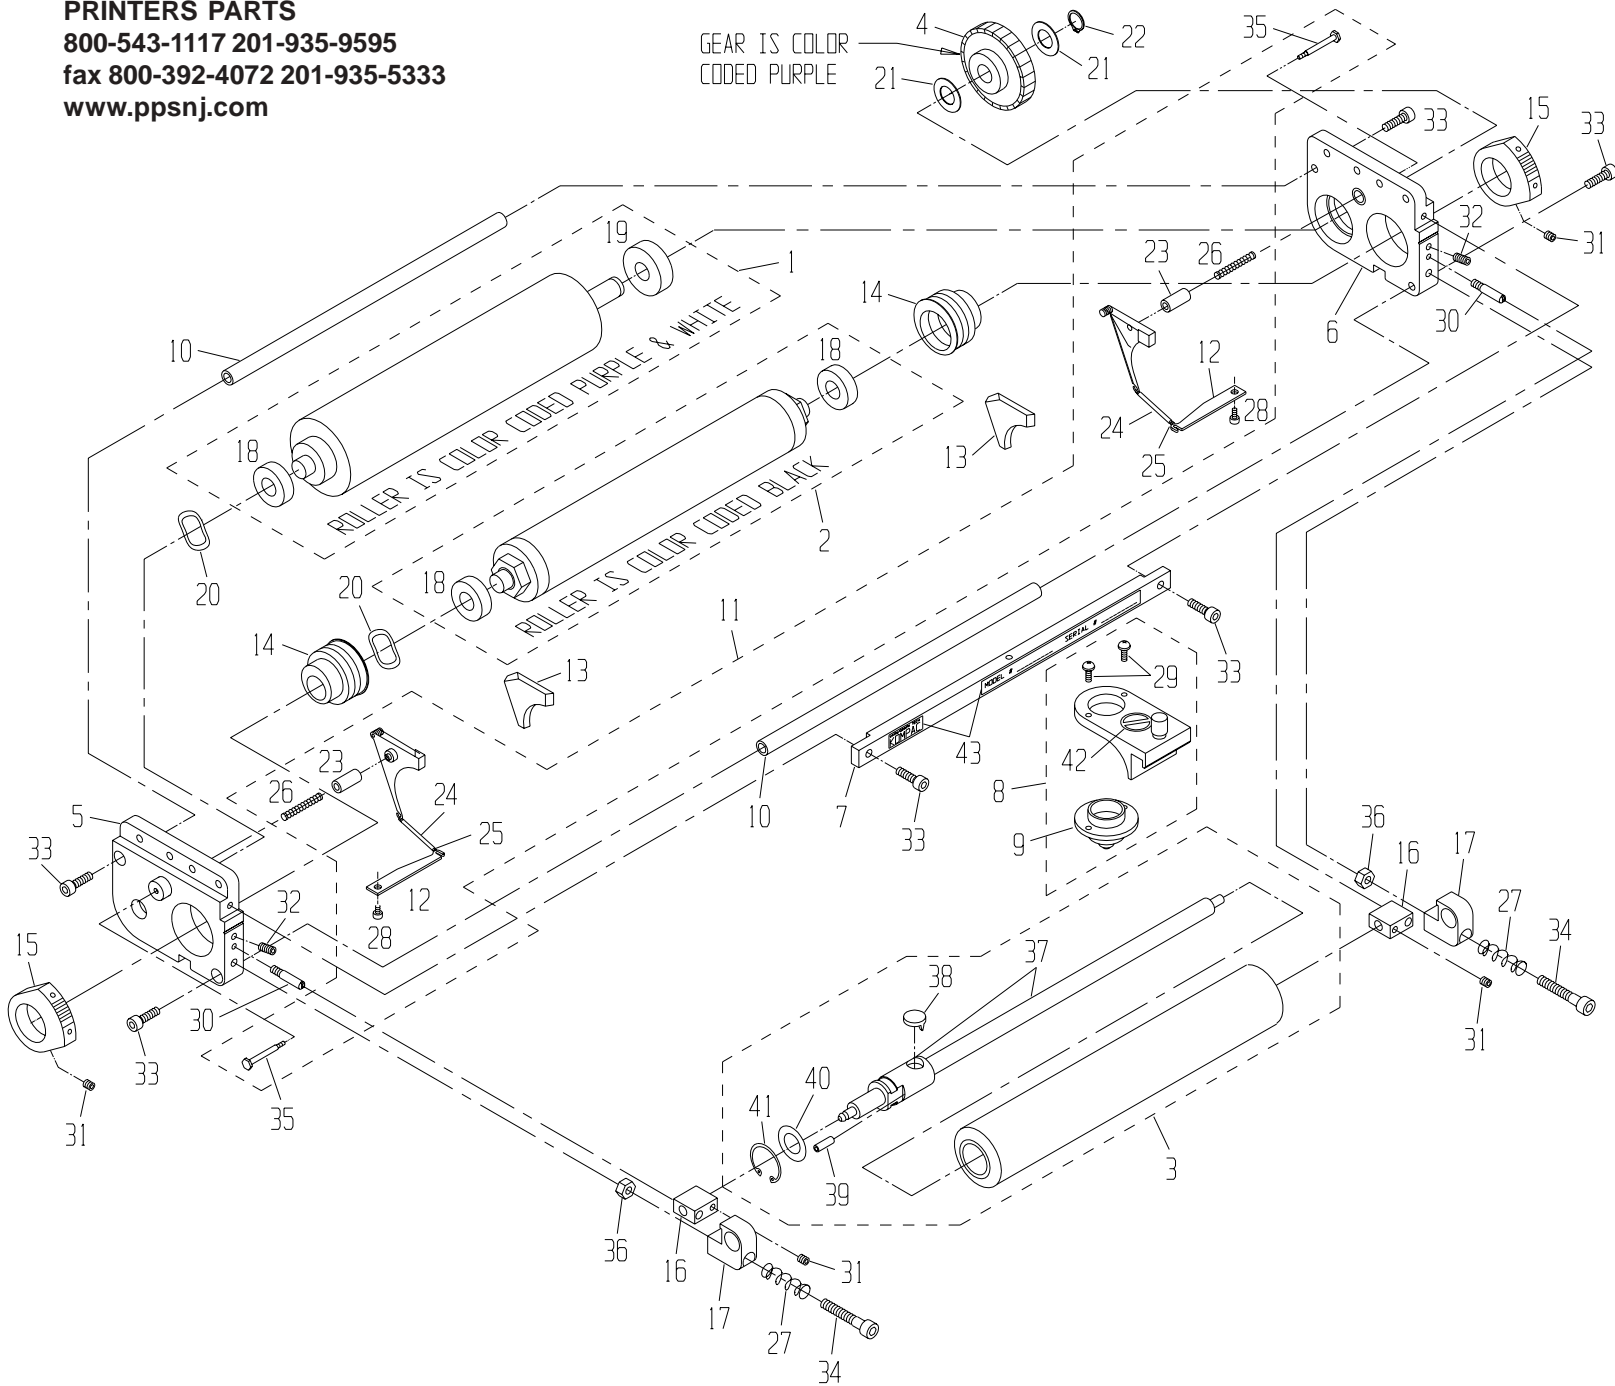

PRINTERS PARTS

800-543-1117 201-935-9595

fax 800-392-4072 201-935-5333

www.ppsnj.com

* PART IS INCLUDED WITH OUTLINED SUBASSEMBLY

43.	095854	STICKER, I.D.	1	30.	093174	OSCILLATOR POST, LONG	2	15.	092612	METERING GAUGE	2
42.	092601	WARNING STICKER (INWARD NIP)	1	29.	091907	#6-32x3/8" PHILLIPS HEAD SCREW	*	14.	092291	ECCENTRIC	2
41.	091997	OSC. RETAINING CLIP	*	28.	091901	M3x6mm SOCKET HEAD SCREW	*	13.	092370	KOMPAC SEAL SET	1
40.	091965	OSC. RETAINING WASHER	*	27.	092007	SPRING, COMPRESSION	2	12.	090971	TAB, SHORT	*
39.	091949	SPRING PIN (5/32x1/2")	*	26.	092238	COMPRESSION SPRING	*	11.	090970	BACKING PLATE KIT (HAMADA)	1
38.	091111	OSC. DRIVE SHAFT FOLLOWER	*	25.	092236	TAB SPRING (EXTENSION)	*	10.	093108	TIE ROD	2
37.	091252	OSC. SHAFT ASSY, L.S.	*	24.	092259	SPRING COVER	*	9.	092604	NOZZLE	*
36.	091753	M6x1 HEX NUT	2	23.	092304	GUIDE PIN	*	8.	098750	ASSY, BRACKET NOZZLE	1
35.	092296	BACK. PLATE SHOULDER SCW, SHORT	*	22.	091662	RETAINING RING (12mm)	1	7.	093164	TIE PLATE	1
34.	091762	M6x35mm SOCKET HEAD SCREW	2	21.	091966	WASHER, FLAT (.478x.878x.02")	2	6.	093182	ASSY, END FRAME, R.H.	1
33.	091891	M5x16mm SOCKET HEAD SCREW	6	20.	092491	WAVE WASHER	2	5.	093181	ASSY, END FRAME, L.H.	1
32.	091897	M5x10mm SET SCREW	2	19.	092586	BEARING (12x32x10mm)	*	4.	090969	GEAR CLUTCH ASSY	1
31.	091888	M5x5mm SET SCREW	4	18.	092401	BEARING (10x26x8mm)	*	3.	091313	18-3/8" OSC. ROLLER PARTS ASSY	1
				17.	094342	SPRING HOUSING	2	2.	093129	METER. ROLLER W/B(HMD 18-3/8")	1
				16.	093165	BLOCK, OSCILLATOR	2	1.	093121	FORM ROLLER W/B (HMD 18-3/8")	1
ITEM	PART #	DESCRIPTION	QTY.	ITEM	PART #	DESCRIPTION	QTY.	ITEM	PART #	DESCRIPTION	QTY.