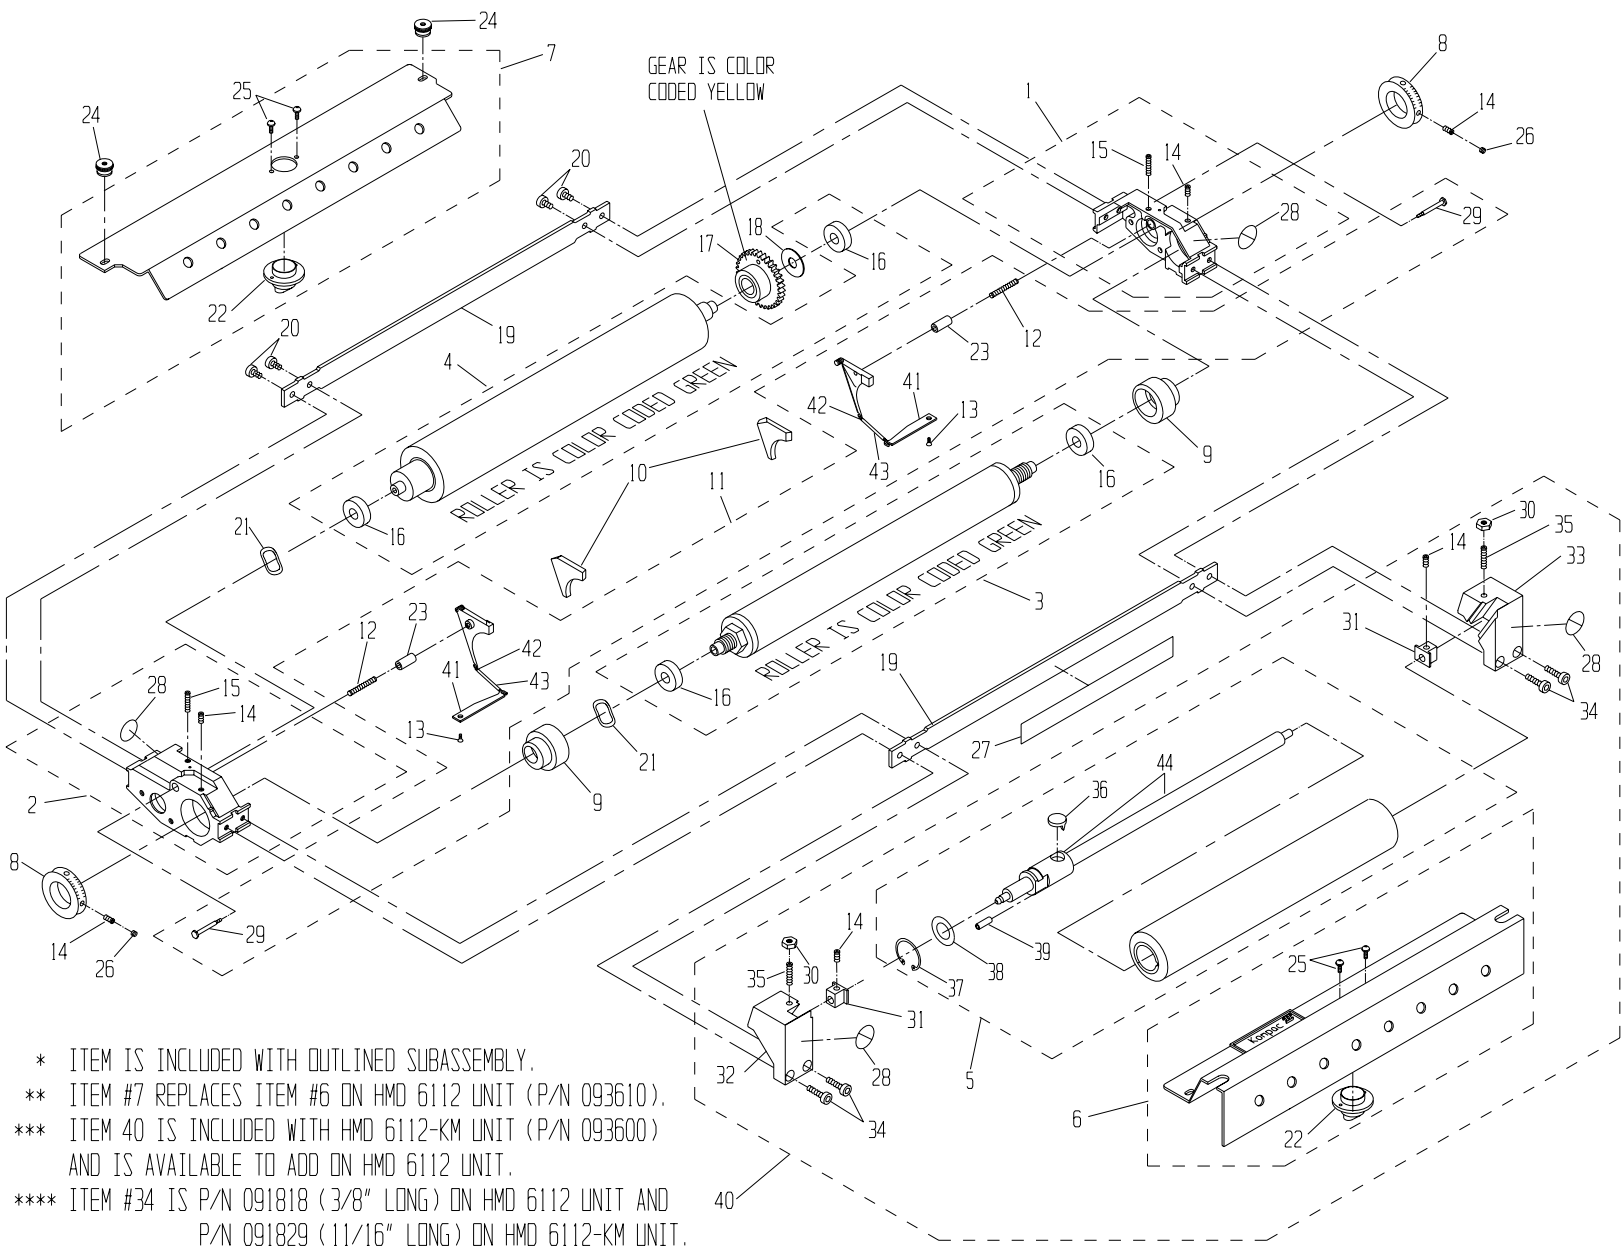

PARTS CATALOG #090282 REV E

- \* ITEM IS INCLUDED WITH OUTLINED SUBASSEMBLY.
- \*\* ITEM #7 REPLACES ITEM #6 ON HMD 6112 UNIT (P/N 093610).
- \*\*\* ITEM 40 IS INCLUDED WITH HMD 6112-KM UNIT (P/N 093600) AND IS AVAILABLE TO ADD ON HMD 6112 UNIT.
- \*\*\*\* ITEM #34 IS P/N 091818 (3/8" LONG) ON HMD 6112 UNIT AND P/N 091829 (11/16" LONG) ON HMD 6112-KM UNIT.

44	091261	SHAFT ASSY. S.S.	*	30	091982	#10-32 NUT	2	15	091814	#10-24 X 3/4 SET SCREW	*
43	092259	SPRING COVER	*	29	092303	SHOULDER SCREW	*	14	091811	#10-24 X 1/4 SET SCREW	4*
42	092236	TAB SPRING	*	28	092601	INWARD NIP SYMBOL	2*	13	091802	#3-48 X 1/4 FLAT HD SCREW	*
41	092234	TAB	*	27	092494	WARNING STICKER	1	12	092238	COMPRESSION SPRING	*
40	096560	KOLORMATE MODEL 60	***	26	091810	#10-24 X 1/8 SLOT SET SCW	2	11	092290	BACKING PLATE KIT (L & R)	1
39	091949	SPRING PIN	*	25	091806	#6-32 X 3/8 PHILLIPS HD SCW	*	10	092370	KOMPAC SEAL SET (L & R)	1
38	091965	WASHER	*	24	092691	COVER NUT	2	9	092291	ECCENTRIC	2
37	091997	RETAINING CLIP	*	23	092304	GUIDE PIN	*	8	092222	METERING GAUGE	2
36	091117	DRIVE SHAFT FOLLOWER	*	22	092604	NOZZLE	*	7	092620	13" COVER ASSEMBLY	1**
35	091851	#10-32 X 1 SET SCREW	2	21	092491	WAVE WASHER	2	6	091350	13" COVER ASSY (OSC)	**
34	****	#10-24 SOCKET HEAD SCREW	4	20	091818	#10-24 X 3/8 SOC HD SCREW	4	5	091306	ASSY, 13" OSC., LONG STROKE	1
33	091017	R.H. OSC. END BLOCK	1	19	092496	13" TIE BAR	2	4	092470	13" FORM ROLLER W/B	1
32	091018	L.H. OSC. END BLOCK	1	18	092415	THRUST WASHER	1	3	092460	13" METERING ROLLER W/B	1
31	091219	ALIGNMENT BLOCK	2	17	092860	GEAR CLUTCH ASSY, HMD 600	1	2	092210	L.H. END FRAME ASSY	1
ITEM#	PART #	DESCRIPTION	QTY	16	092401	BEARING	*	1	092200	R.H. END FRAME ASSY	1