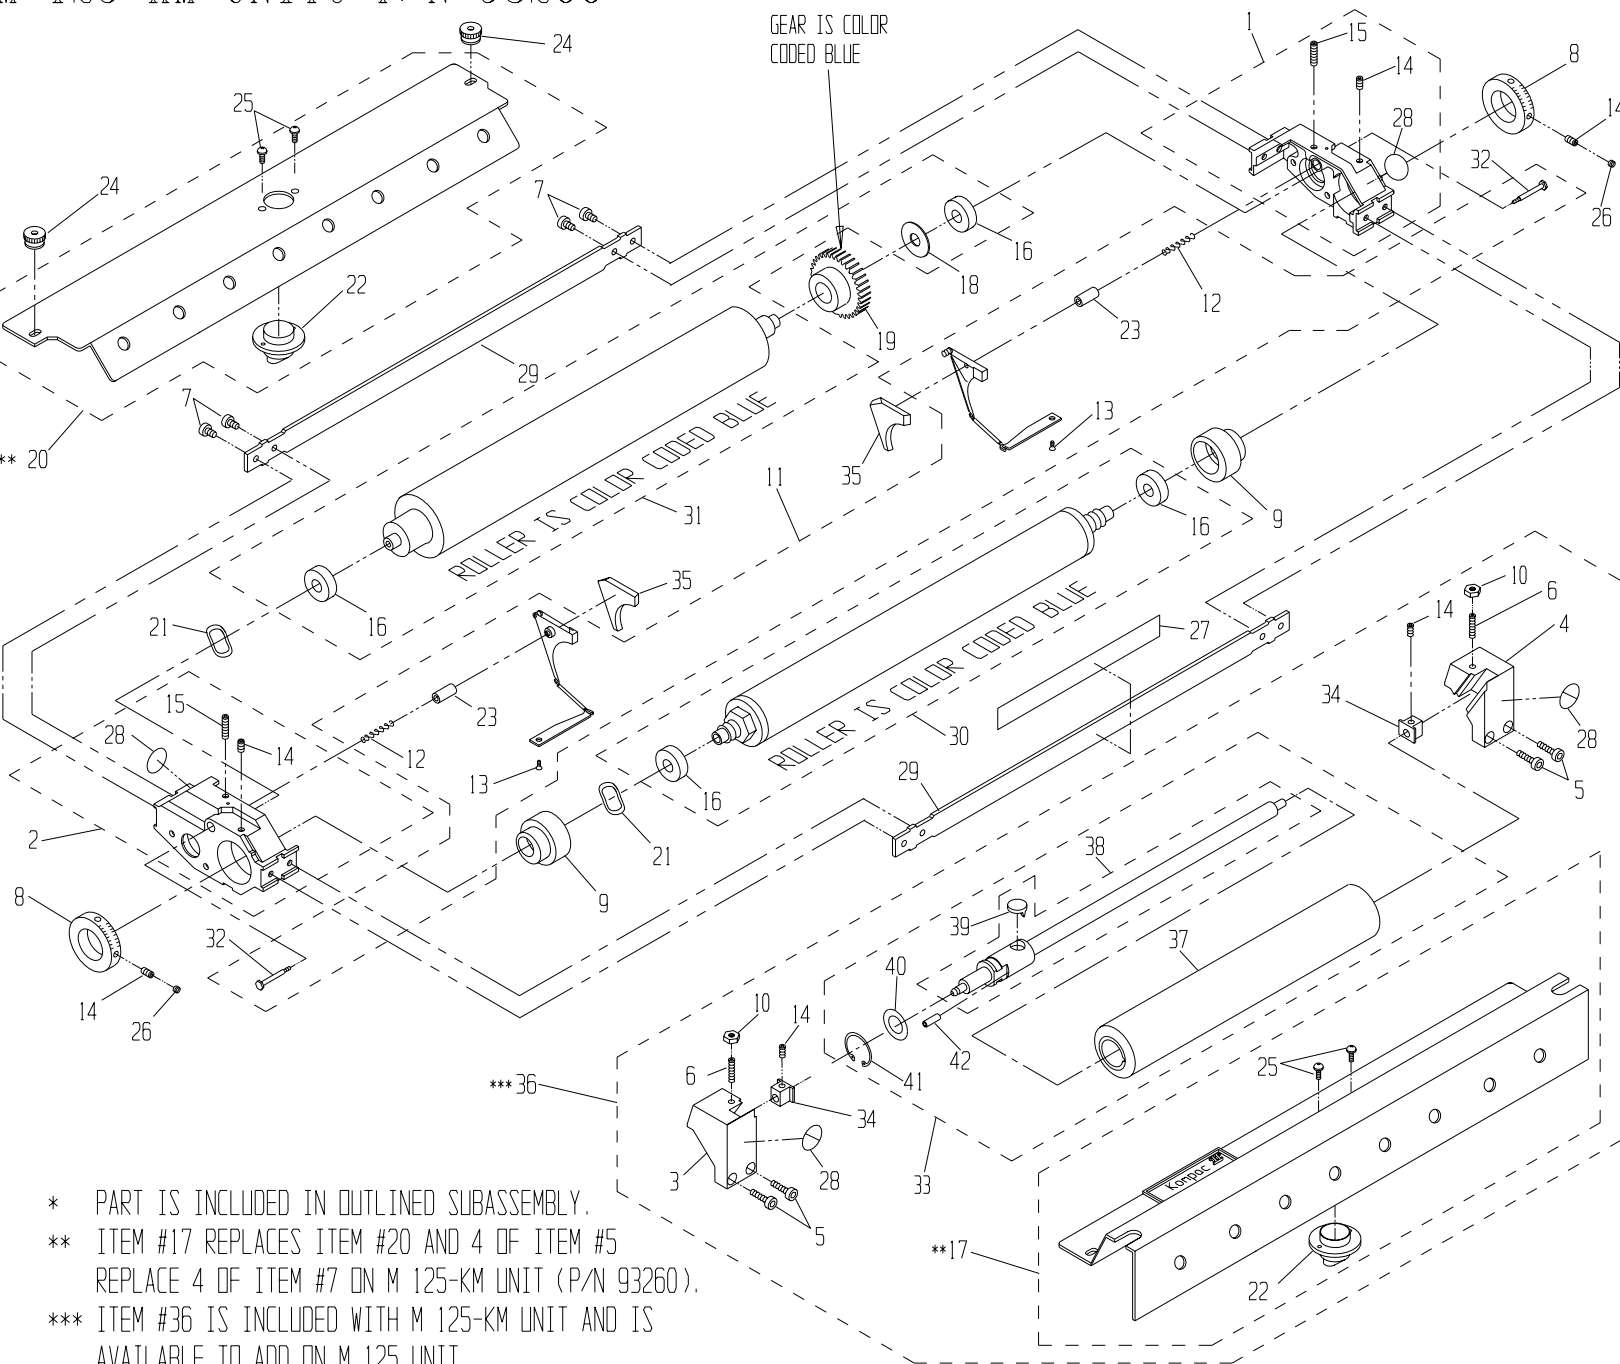

M 125-S PARTS CATALOG

P/N 90172

PRINTERS PARTS

800-543-1117 201-935-9595

fax 800-392-4072 201-935-5333

www.ppsnj.com

REV	DESCRIPTION	ECN	BY	DATE
A	UPDATED TO NEW PARTS CATALOG FORMAT	992	MJC	7-13-94
B	EXPLODED OSCILLATOR PARTS ASSY, CORRECTED P/N TO 91302, WAS 91301	1071	MJC	12-30-94
C	91851 WAS 91849	1521	BS	5-10-99

M 125 UNIT: P/N 93000

M 125-KM UNIT: P/N 93260

- * PART IS INCLUDED IN OUTLINED SUBASSEMBLY.
- ** ITEM #17 REPLACES ITEM #20 AND 4 OF ITEM #5 REPLACE 4 OF ITEM #7 ON M 125-KM UNIT (P/N 93260).
- *** ITEM #36 IS INCLUDED WITH M 125-KM UNIT AND IS AVAILABLE TO ADD ON M 125 UNIT.

ITEM#	PART #	DESCRIPTION	QTY
42	91949	SPRING PIN	*
41	91997	OSC. RETAINING CLIP	*
40	91965	OSC. RETAINING WASHER	*
39	91111	OSC. DRIVE SHAFT FOLLOWER	*
38	91220	OSCILLATOR SHAFT ASSY, 11"	*
37	91120	OSCILLATOR ROLLER, 11"	*
36	96520	KOLORMATE MODEL 20	***
35	92370	SEAL SET	1
34	91219	ALIGNMENT BLOCK	2
33	91302	11" OSC. ROLLER PARTS ASSY	1
32	92303	SHOULDER SCREW	*
31	92410	11" FORM ROLLER ASSY	1

ITEM#	PART #	DESCRIPTION	QTY
30	92400	11" METERING ROLLER ASSY	1
29	92492	11" TIE BAR	2
28	92601	INWARD NIP SYMBOL	2*
27	92494	WARNING STICKER	1
26	91810	#10-24 X 1/8 SLOT SET SCREW	2
25	91806	#6-32 X 3/8 PHIL HD SCREW	*
24	92691	COVER NUT	2
23	92304	GUIDE PIN	*
22	92604	NOZZLE	*
21	92491	WAVE WASHER	2
20	92600	UNIT COVER ASSY	**
19	92800	GEAR CLUTCH ASSY	1
18	92415	THRUST WASHER	*
17	91320	11" OSCILLATOR COVER ASSY	**
16	92401	BEARING	*