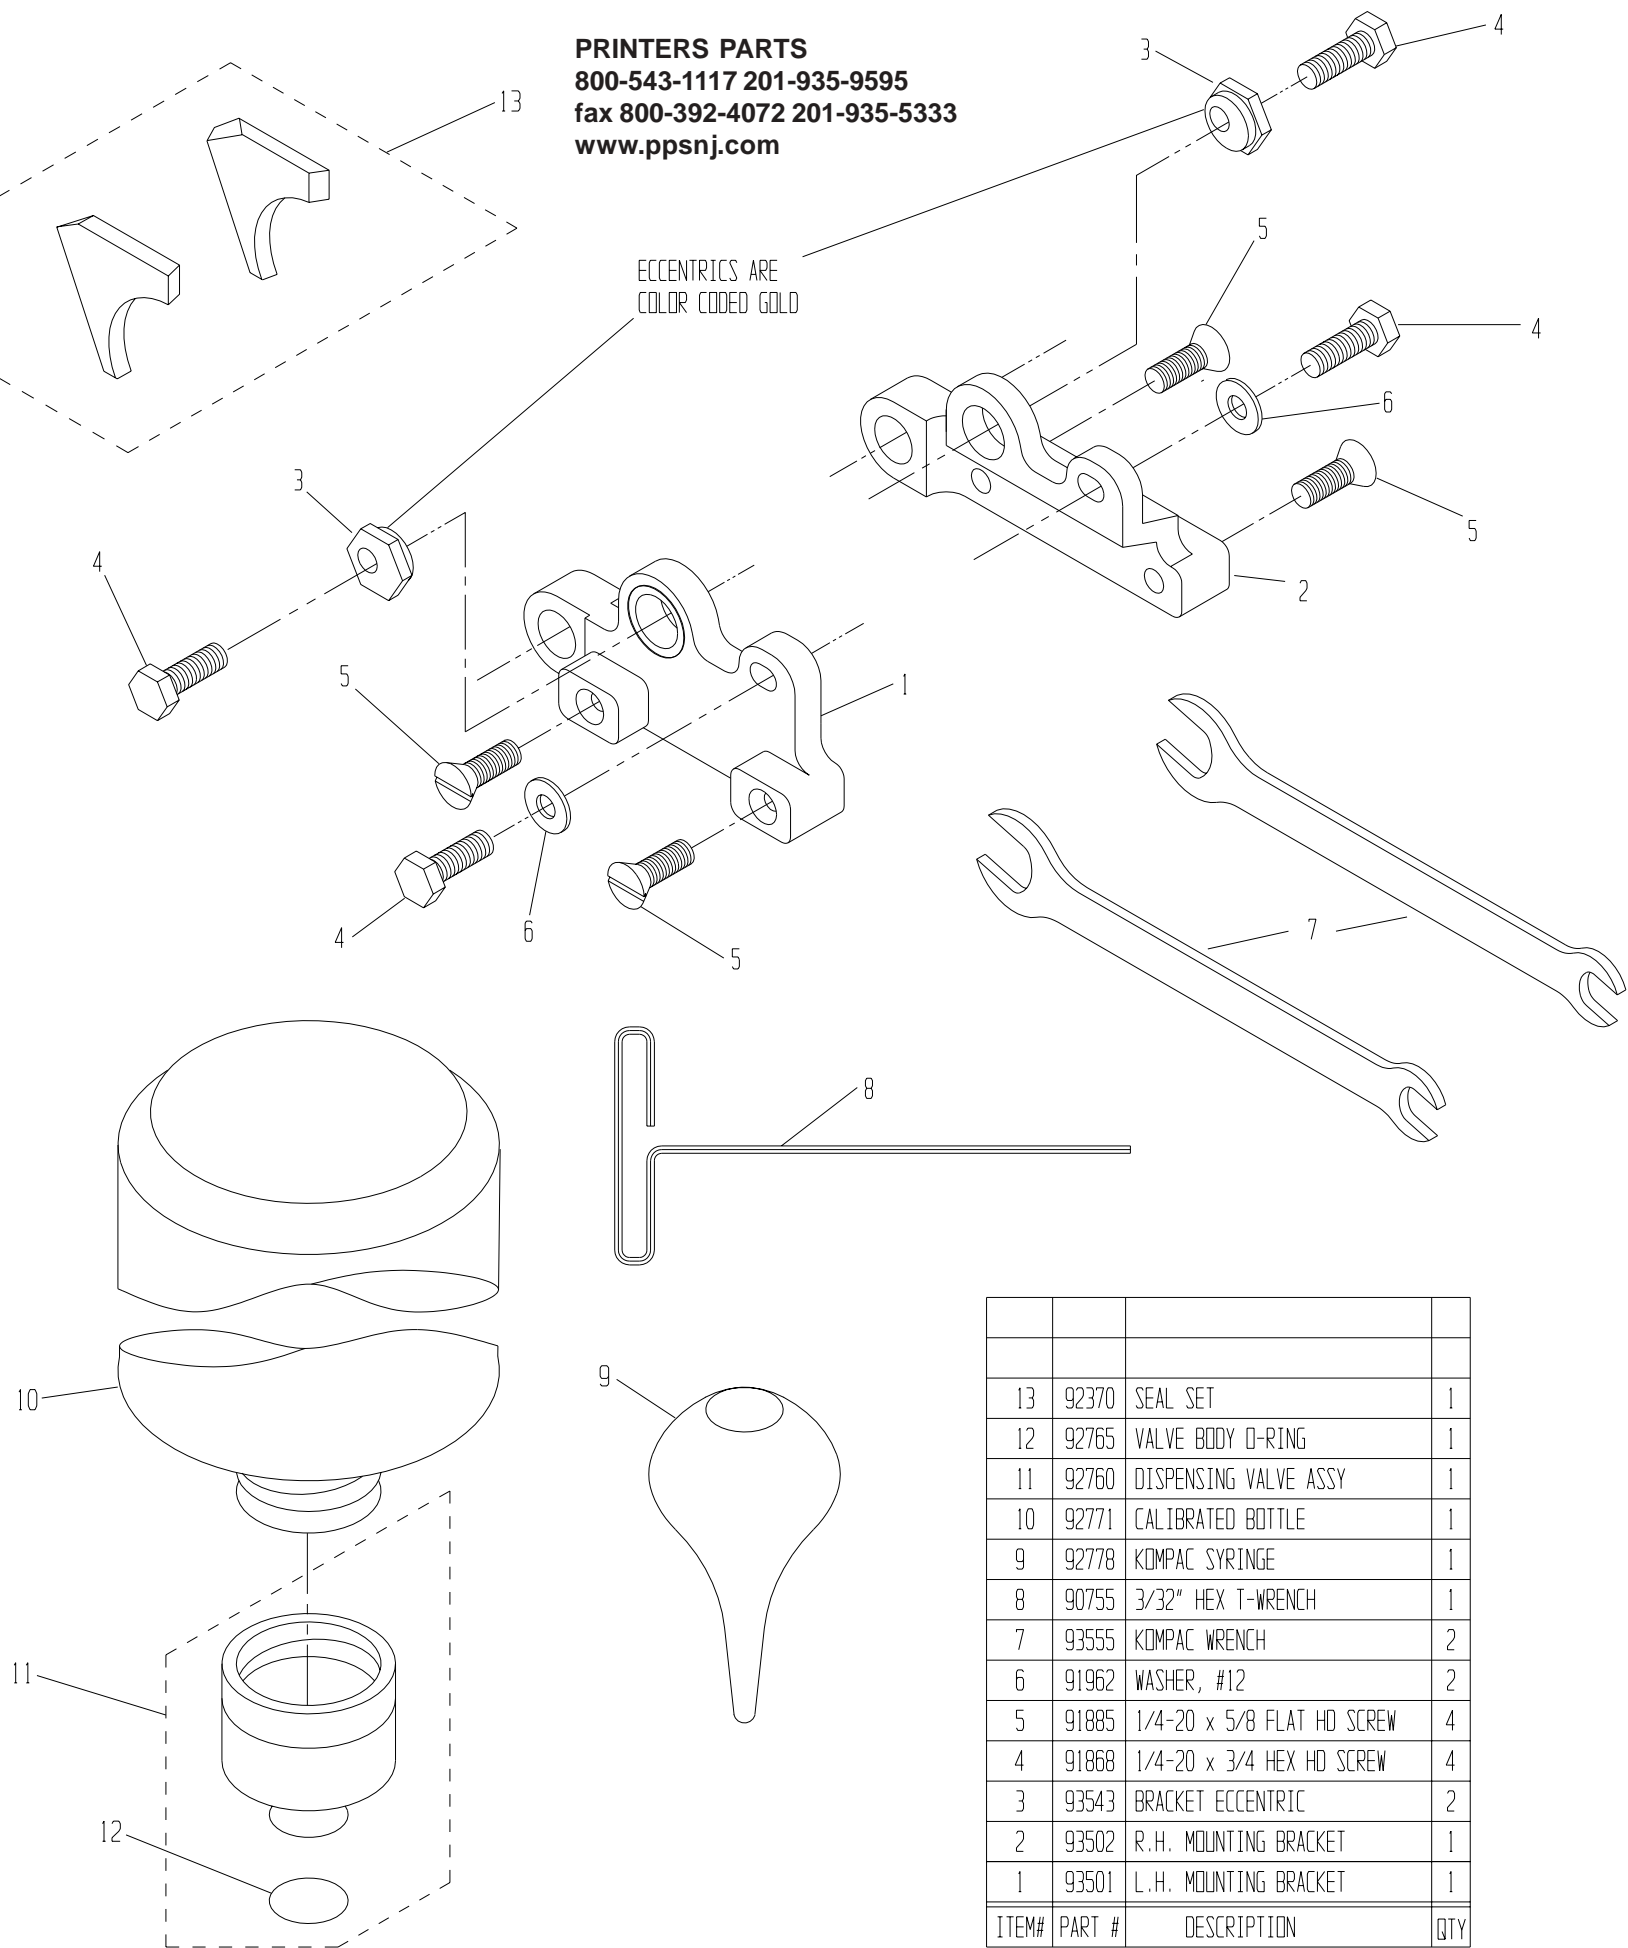

PRINTERS PARTS
800-543-1117 201-935-9595
fax 800-392-4072 201-935-5333
www.ppsnj.com

13	92370	SEAL SET	1
12	92765	VALVE BODY O-RING	1
11	92760	DISPENSING VALVE ASSY	1
10	92771	CALIBRATED BOTTLE	1
9	92778	KOMPAC SYRINGE	1
8	90755	3/32" HEX T-WRENCH	1
7	93555	KOMPAC WRENCH	2
6	91962	WASHER, #12	2
5	91885	1/4-20 x 5/8 FLAT HD SCREW	4
4	91868	1/4-20 x 3/4 HEX HD SCREW	4
3	93543	BRACKET ECCENTRIC	2
2	93502	R.H. MOUNTING BRACKET	1
1	93501	L.H. MOUNTING BRACKET	1
ITEM#	PART #	DESCRIPTION	QTY