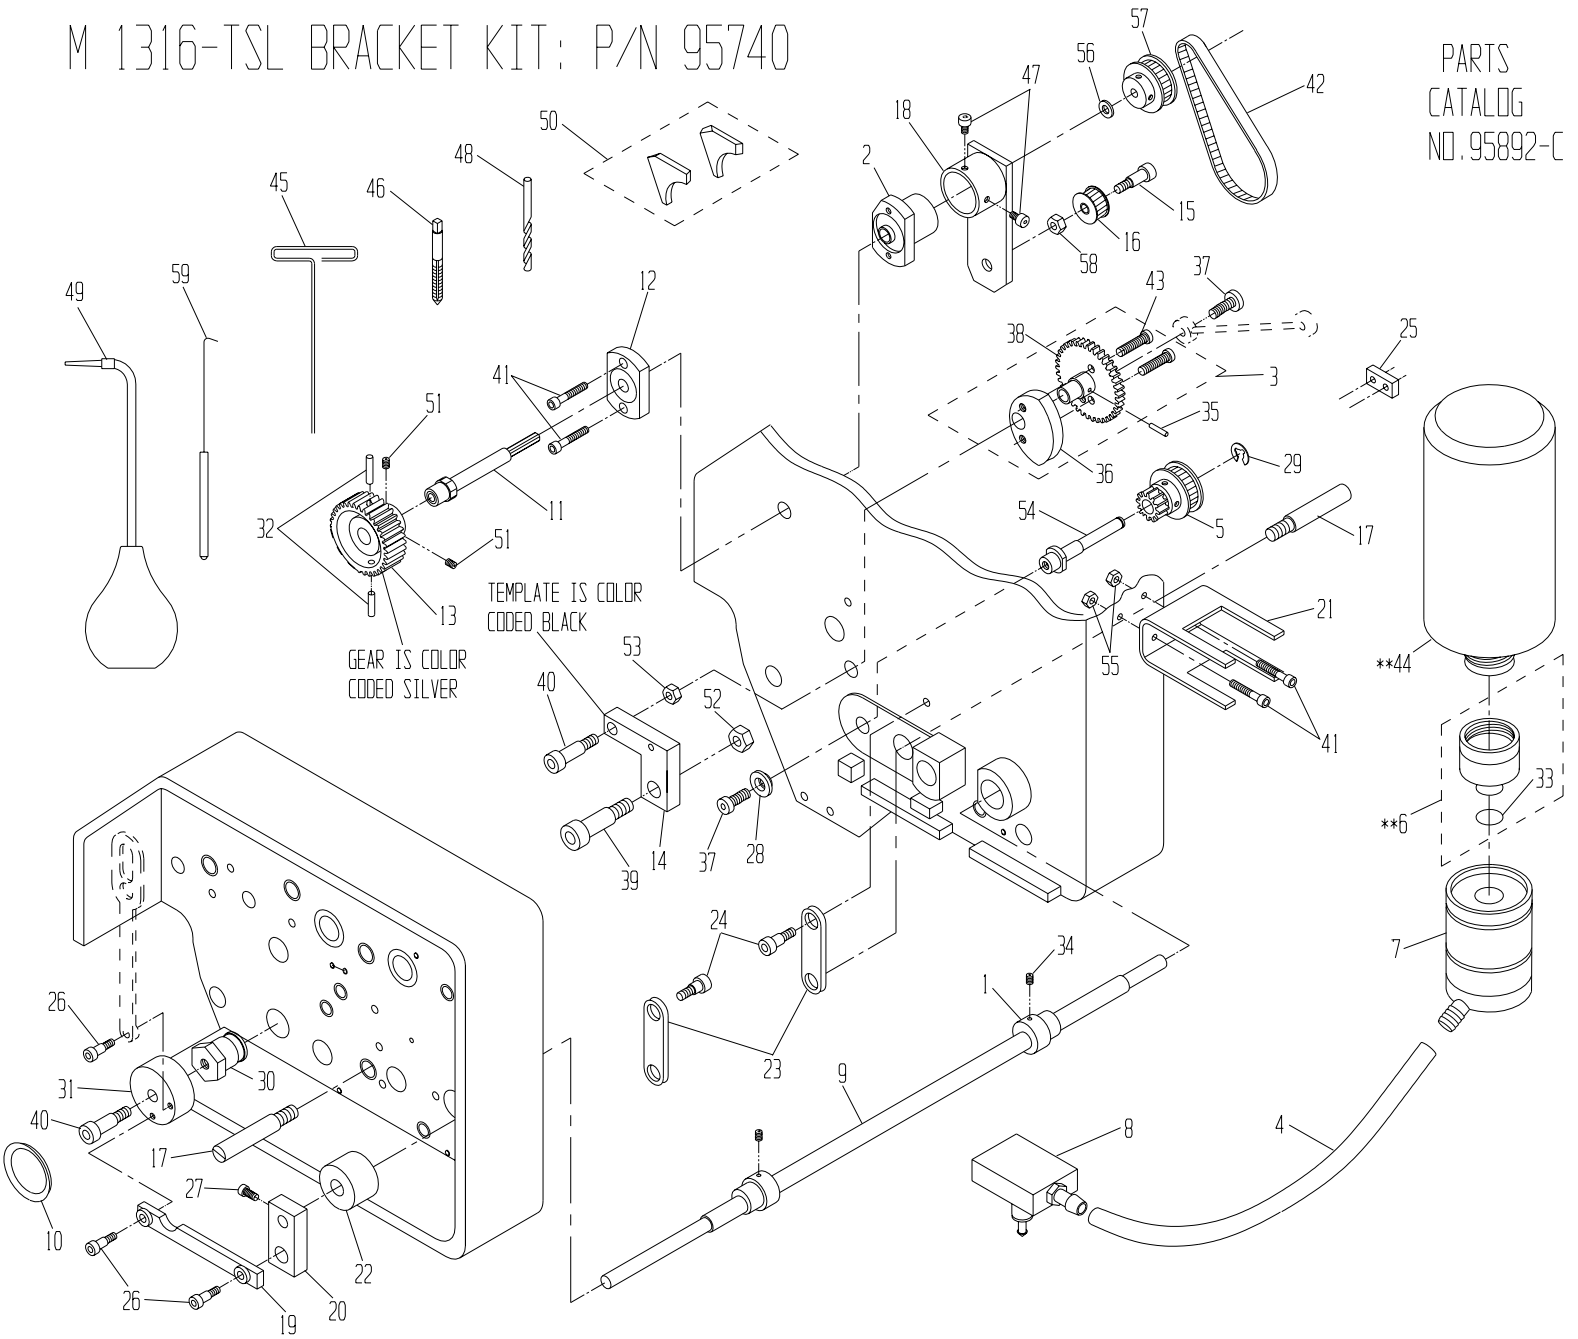

55.	92055	BALL KNOB	*
54.	92072	RIVET	*
53.	92058	LATCH (SPRING, SLIDE, WASHER)	*
52.	91806	6-32 x 3/8 SCREW	*
51.	92073	THREADED STUD	2
50.	91796	1/4 x 3/8 SHOULDER SCREW	4
49.	92296	R.H. SHOULDER BOLT	*
48.	92295	L.H. SHOULDER BOLT	*
47.	91836	8-32 x 3/4 SQC HEAD CAP SCREW	4
46.	91802	3-48 x 1/4 FLAT HEAD SCREW	2
45.	92494	WARNING DECAL	*
44.	91833	10-32 x 3/4 CAP SCREW	4
43.	91813	10-24 x 1/2 SET SCREW	2
42.	91810	10-24 x 1/8 SLOTTED SET SCREW	2
41.	91811	10-24 x 1/4 SET SCREW	4
40.	92259	SPRING COVER	*
39.	92236	TAB SPRING	*
38.	92238	R.H. COMPRESSION SPRING	*
37.	92299	L.H. COMPRESSION SPRING	*
ITEM	PART NO.	DESCRIPTION	QTY.

M 1316-TSL BRACKET KIT: P/N 95740

PARTS CATALOG NO. 95892-C

* PART IS INCLUDED IN OUTLINED SUBASSEMBLY

** PART IS NOT INCLUDED WITH BRACKET KIT, P/N 95740

59.	92787	HOOK	1
58.	91968	10-24 NUT	1
57.	95414	PULLEY	1
56.	95105	THRUST BEARING	1
55.	91969	10-32 LOCK NUT	2
54.	95406	IDLER SHAFT	1
53.	91983	5/16-18 HEX NUT	1
52.	91975	3/8-16 HEX NUT	1
51.	91906	8-32x 1/4 SET SCREW	2
50.	92370	SEAL SET	1
49.	92779	ASSY, SYRINGE, LG. NECK	1
48.	93643	#7 DRILL	1
47.	91818	10-24 x 3/8 CAP SCREW	2
46.	93644	1/4-20 TAP	1
45.	90755	3/32 T-HANDLE HEX KEY	1
44.	92771	CALIBRATED BOTTLE	**
43.	91866	1/4-20 x 1" LOW HEAD SCR.	*
42.	95415	TIMING BELT	1
41.	91846	10-32 x 7/8 CAP SCREW	4
40.	94397	3/8 x 3/4 SHOULDER SCREW	2
39.	91792	1/2x1 SHOULDER BOLT	1
ITEM	PART NO	DESCRIPTION	QTY