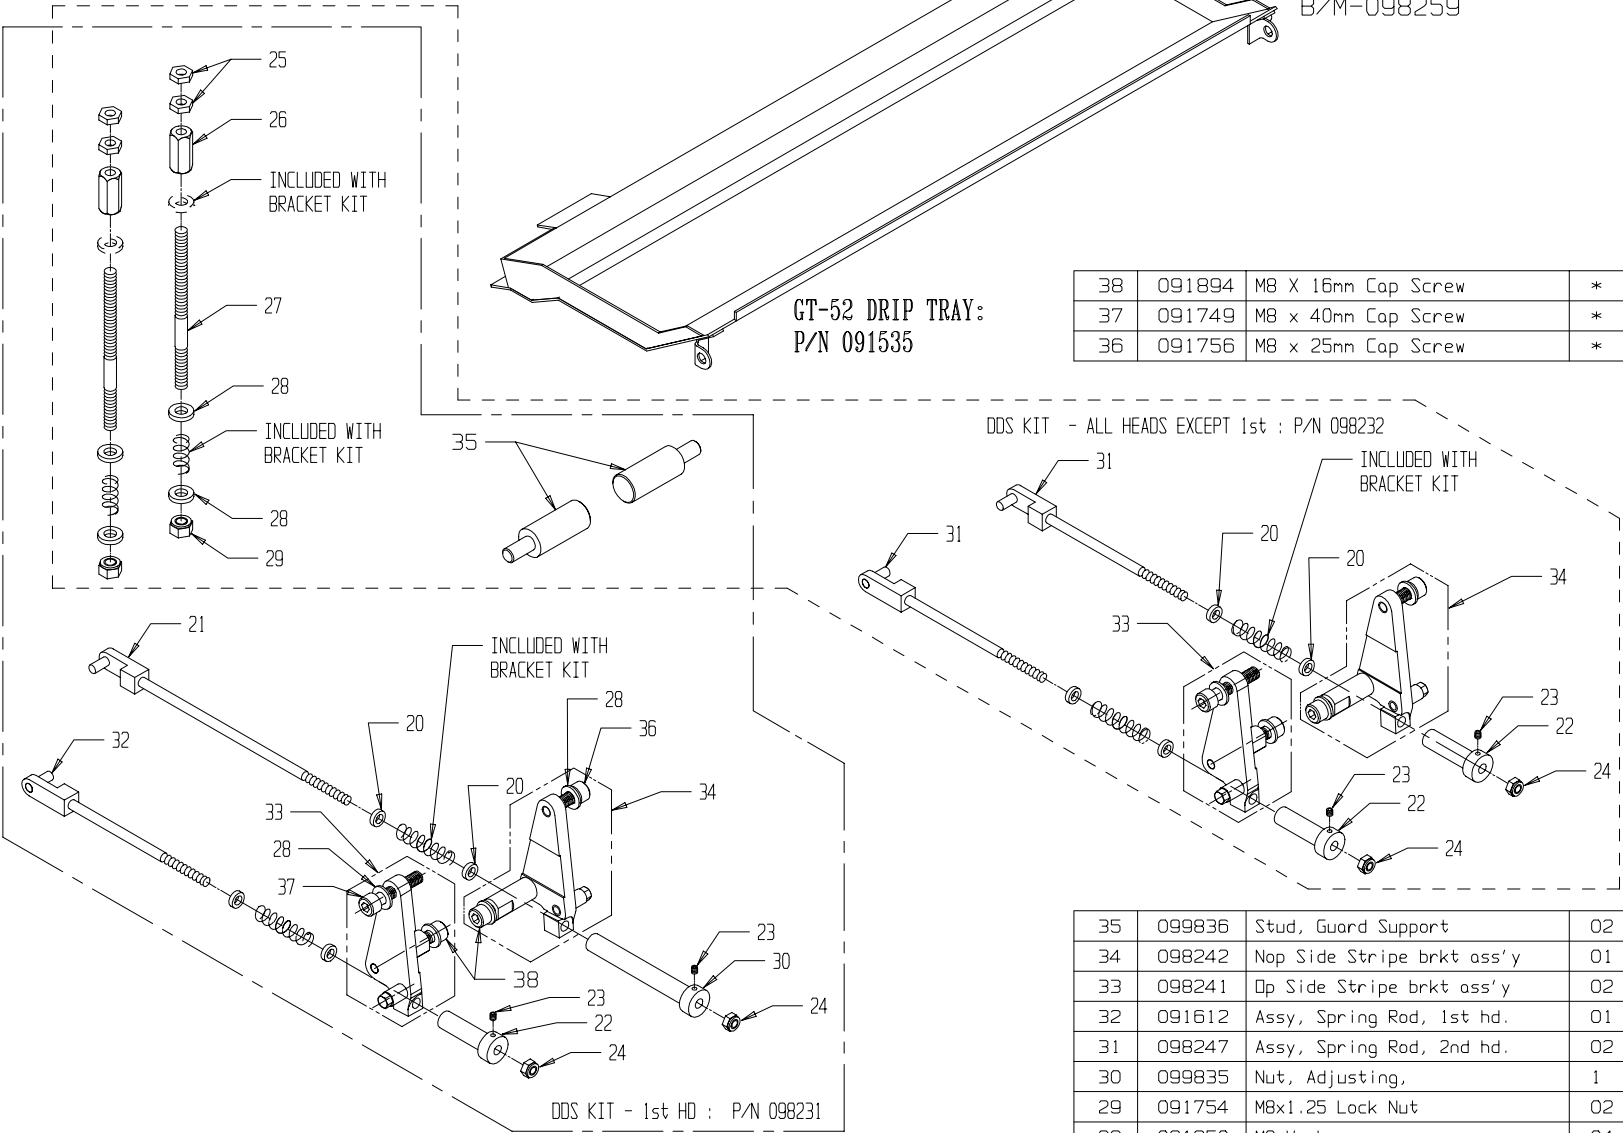

PRINTMASTER-52 DDS KIT - 1st HD : P/N 098231***
- ALL HEADS EXCEPT 1st : P/N 098232***

PARTS CATALOG #098235 REV. C
B/M-098259

38	091894	M8 X 16mm Cap Screw	*
37	091749	M8 x 40mm Cap Screw	*
36	091756	M8 x 25mm Cap Screw	*

35	099836	Stud, Guard Support	02
34	098242	Nop Side Stripe brkt ass'y	01
33	098241	Op Side Stripe brkt ass'y	02
32	091612	Assy, Spring Rod, 1st hd.	01
31	098247	Assy, Spring Rod, 2nd hd.	02
30	099835	Nut, Adjusting,	1
29	091754	M8x1.25 Lock Nut	02
28	091950	M8 Washer	04
27	095702	Threaded Rod, M8, GT-52	02
26	095703	Adjusting Nut, M8, GT-52	02
25	098248	M8x1.25 Nut	04
24	091973	M6x1 Lock Nut	02
23	091546	M4 x 6mm Set Screw, Nylon	02
22	091613	Nut, Adjusting, GT-46/52	03
21	099834	Assy, Spring Rod, 1st hd.	01
20	091743	Washer, M6, Narrow	04
19	092772	Fountain Bottle, Large	01
18	-	-	-
17	-	-	-
16	-	-	-
15	091911	1/4-25/32 Adjustable Clamp	*
14	092765	O-Ring	*
13	092760	Dispensing Valve Assy	01
12	098256	M16 x 25lg Hex Hd Scr.	01
11	091765	M5x12mm Button Hd Screw	02
10	-	-	-
09	-	-	-
08	092756	1/2" ID Vinyl Tubing	12"
07	092779	Assy, Syringe, Lg. Neck	01
06	090850	Seal Set	01
05	-	-	-
04	098211	Remote Bottle Plate	01
03	092749	Universal Bottle Brckt	01
02	092750	Adapter Base Assy	01
01	092740	Bottle Valve Assy	01
ITEM#	PART #	DESCRIPTION	QTY