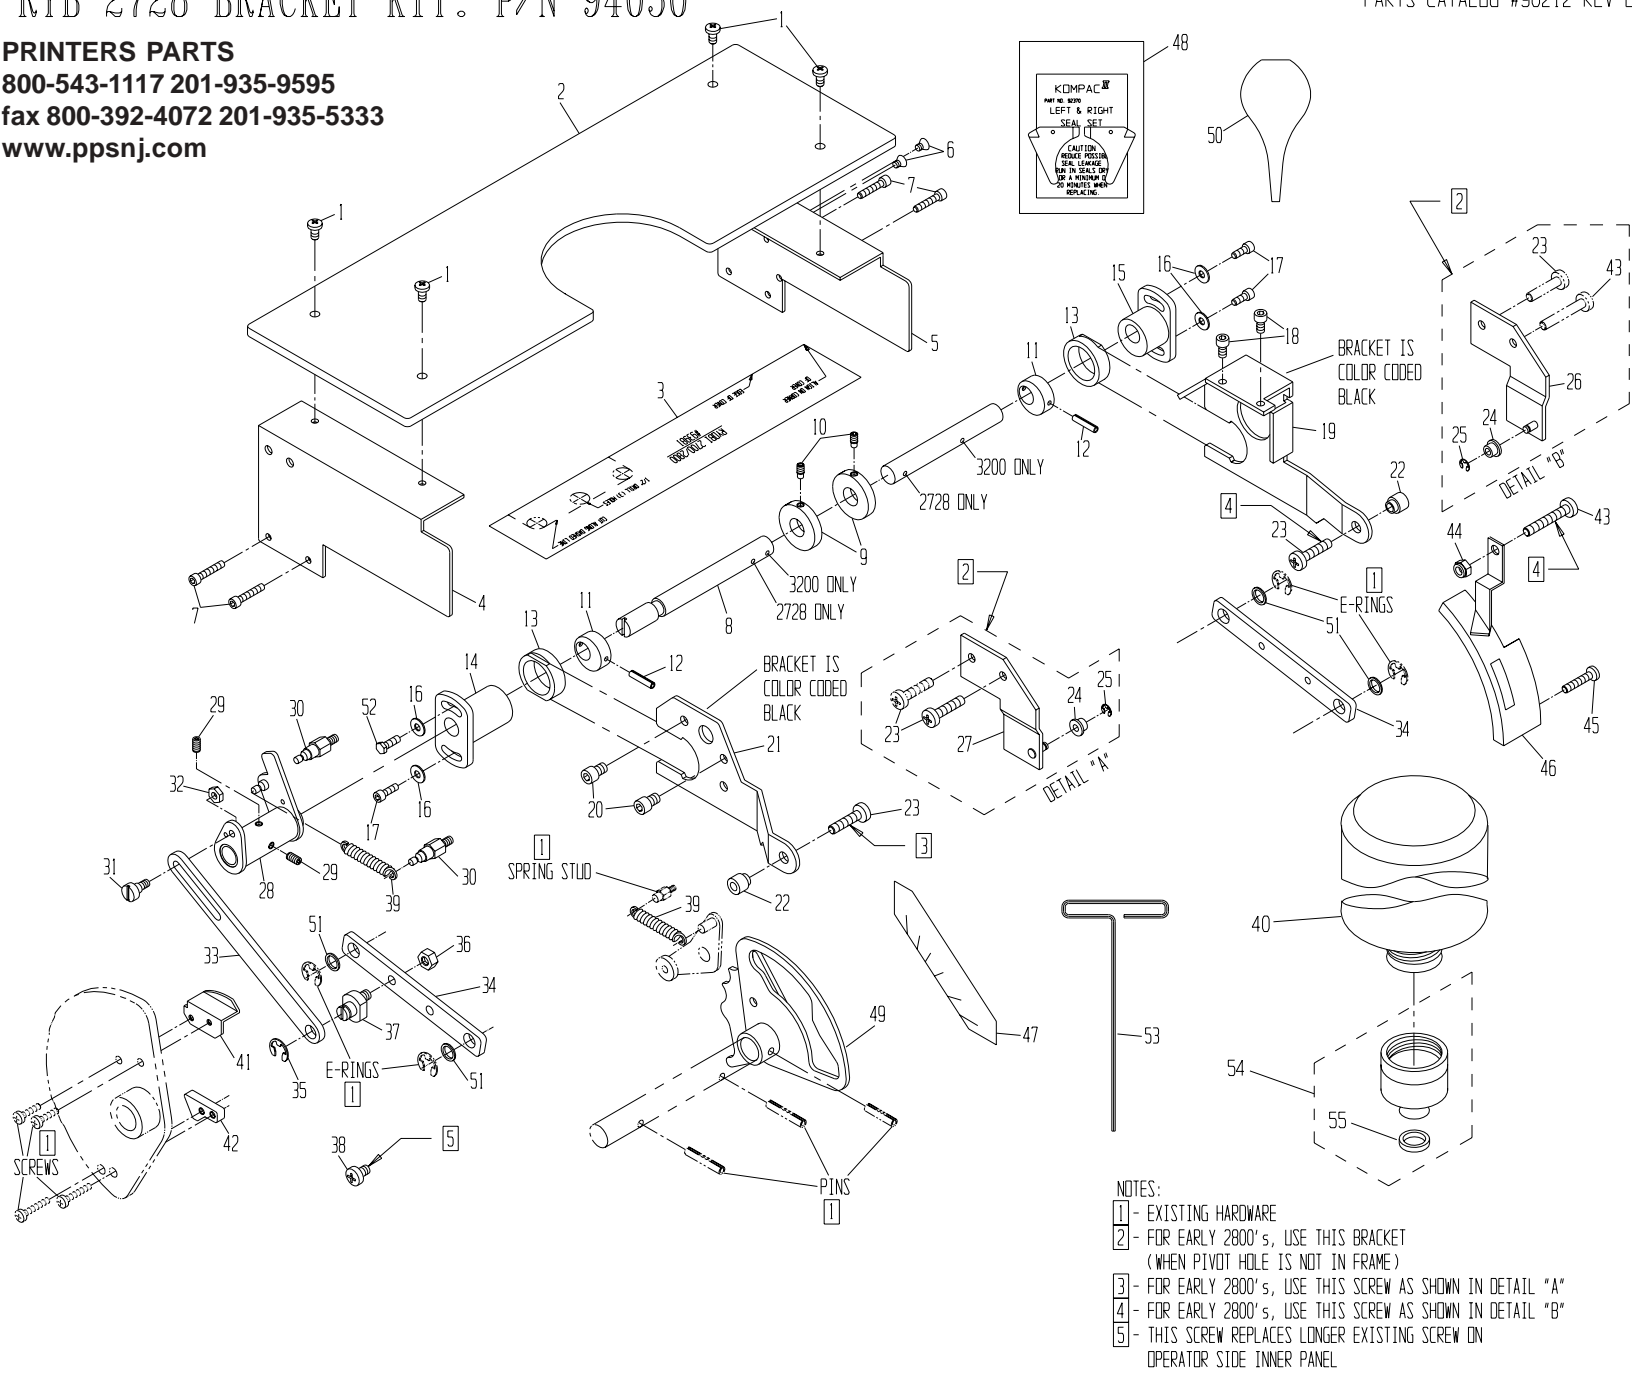

RYB 2728 BRACKET KIT: P/N 94050

PARTS CATALOG #90212 REV E

PRINTERS PARTS

800-543-1117 201-935-9595

fax 800-392-4072 201-935-5333

www.ppsnj.com

ITEM	PART NO.	DESCRIPTION	QTY.
55.	92765	O-RING	1
54.	92760	DISPENSING VALVE ASSY	1
53.	90755	3/32 HEX T-WRENCH	1
52.	91832	10-32 x 1/2 HEX HEAD SCREW	1
51.	91956	.4 ID SPACER WASHER	4
50.	92778	KOMPAC SYRINGE	1
49.	93950	SINGLE LEVER CAM	1
48.	92370	TEFLON SEAL SET	1
47.	93986	OPERATION LABEL	1
46.	93982	GEAR GUARD ASSEMBLY	1
45.	91883	M5x.8x25mm PHIL ROUND HD SCREW	1
44.	91973	M6X1 LOCK NUT	1
43.	91882	M6x1x35mm PHIL ROUND HD SCREW	1
42.	93956	RYOBI CYLINDER LATCH	1
41.	93957	RYOBI MICRO SWITCH CAM	1

ITEM	PART NO.	DESCRIPTION	QTY.
40.	92771	CALIBRATED BOTTLE	1
39.	93669	EXTENSION SPRING	2
38.	91886	M6x10mm PHIL ROUND HD SCREW	1
37.	94066	RYOBI LINK BRACKET ECCENTRIC	1
36.	91971	1/4-28 LOCK NUT	1
35.	91995	3/8 E-RING	1
34.	93941	RYOBI FORM LINK	2
33.	94057	ACTUATING LINK	1
32.	91969	10-32 LOCK NUT	1
31.	91794	1/4x1/4 SHOULDER SCREW	1
30.	94053	STOP PIN	2
29.	91852	10-32x3/8 SET SCREW	2
28.	94060	STOP ASSEMBLY	1
27.	93979	L.H. PIVOT PLATE	1
26.	93978	R.H. PIVOT PLATE	1
25.	91992	3/16 E-RING	2
24.	93754	FLANGED BUSHING	2
23.	91881	M6x1x25mm PHIL ROUND HD SCREW	3
22.	93980	BRACKET BUSHING	2
21.	94051	RYB 2728 LH MOUNTING BRACKET	1

ITEM	PART NO.	DESCRIPTION	QTY.
20.	91875	1/4-20x3/8 CAP SCREW	2
19.	94052	RYB 2728 RH MOUNTING BRACKET	1
18.	91818	10-24x3/8 CAP SCREW	2
17.	91842	10-32x1/2 CAP SCREW	3
16.	91955	3/16 ID WASHER	4
15.	94058	ECCENTRIC BUSHING NON-OP SIDE	1
14.	94059	ECCENTRIC BUSHING OP SIDE	1
13.	94054	RYOBI BRACKET BUSHING	2
12.	94067	5/32x7/8 ROLL PIN	2
11.	94056	ECCENTRIC COLLAR	2
10.	91871	10-32x3/8 BRASS TIP SET SCREW	2
9.	94055	LOCKING COLLAR	2
8.	94064	2728/3200 OPERATION SHAFT	1
7.	91846	10-32x7/8 CAP SCREW	4
6.	91837	8-32x1/4 FLAT HEAD SCREW	2
5.	93974	R.H. SAFETY COVER BRACKET	1
4.	93975	L.H. SAFETY COVER BRACKET	1
3.	93981	COVER TEMPLATE	1
2.	93949	RYOBI SAFETY COVER	1
1.	91840	10-32x3/8 BUTTON HEAD SCREW	4

ITEM	PART NO.	DESCRIPTION	QTY.	ITEM	PART NO.	DESCRIPTION	QTY.	ITEM	PART NO.	DESCRIPTION	QTY.