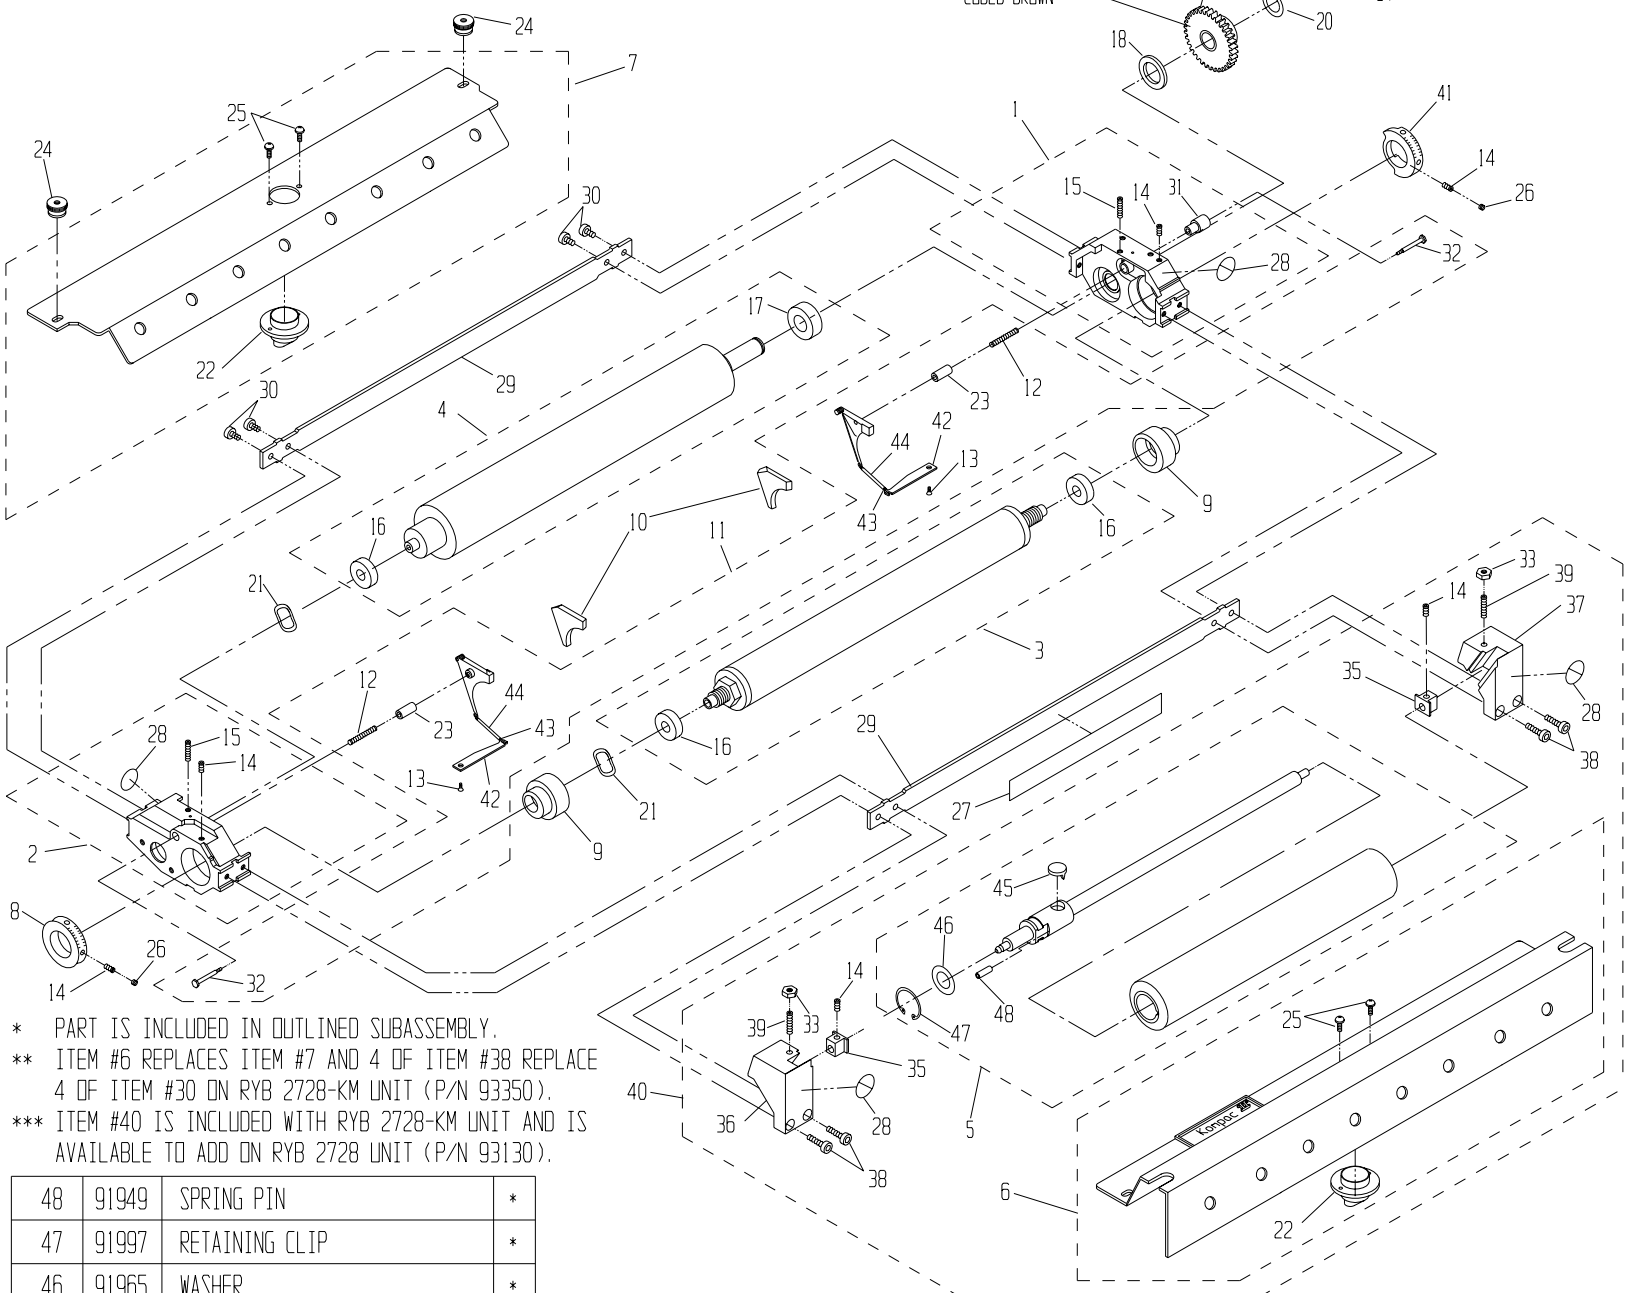

# ***VARN* Kompac<sup>®</sup>**

**MODEL : RYB-2728**  
PARTS CATALOG # 90212 REV.B

RYB 2728 UNIT: P/N 93130

RYB 2728-KM UNIT: P/N 93350

GEAR IS COLOR  
CODED BROWN

\* PART IS INCLUDED IN OUTLINED SUBASSEMBLY.  
 \*\* ITEM #6 REPLACES ITEM #7 AND 4 OF ITEM #38 REPLACE  
 4 OF ITEM #30 ON RYB 2728-KM UNIT (P/N 93350).  
 \*\*\* ITEM #40 IS INCLUDED WITH RYB 2728-KM UNIT AND IS  
 AVAILABLE TO ADD ON RYB 2728 UNIT (P/N 93130).

48	91949	SPRING PIN	*
47	91997	RETAINING CLIP	*
46	91965	WASHER	*
45	91111	DRIVE SHAFT FOLLOWER	*
44	92259	SPRING COVER	*
43	92236	BACKING PLATE TAB SPRING	*
42	92234	BACKING PLATE TAB	*
41	92225	R.H. METERING GAUGE	1
40	96530	KOLORMATE MODEL 30	***
39	91851	#10-32 X 1" SET SCREW	2
38	91829	#10-24 X 11/16 SOC HD SCREW	4**
37	91017	R.H. OSC. END BLOCK	1
36	91018	L.H. OSC. END BLOCK	1
35	91219	ALIGNMENT BLOCK	2
34	91662	RETAINING RING (12 MM)	1
33	91982	#10-32 NUT	2
32	92303	SHOULDER SCREW	*
31	92208	PLUG	*
ITEM#	PART #	DESCRIPTION	QTY

30	91818	#10-24 X 3/8 SOC HD SCREW	8**
29	92498	11 1/2" TIE BAR	2
28	92601	INWARD NIP SYMBOL	2*
27	92494	WARNING STICKER	1
26	91810	#10-24 X 1/8 SLOT SET SCW	2
25	91806	#6-32 X 3/8 PHILLIPS HD SCW	*
24	92691	COVER NUT	2
23	92304	GUIDE PIN	*
22	92604	NOZZLE	*
21	92491	WAVE WASHER	2
20	91966	WASHER	1
19	92870	GEAR CLUTCH ASSY, RYB 2728	1
18	93943	OUTSIDE THRUST WASHER	1
17	92586	BEARING	*
16	92401	BEARING	*
ITEM#	PART #	DESCRIPTION	QTY