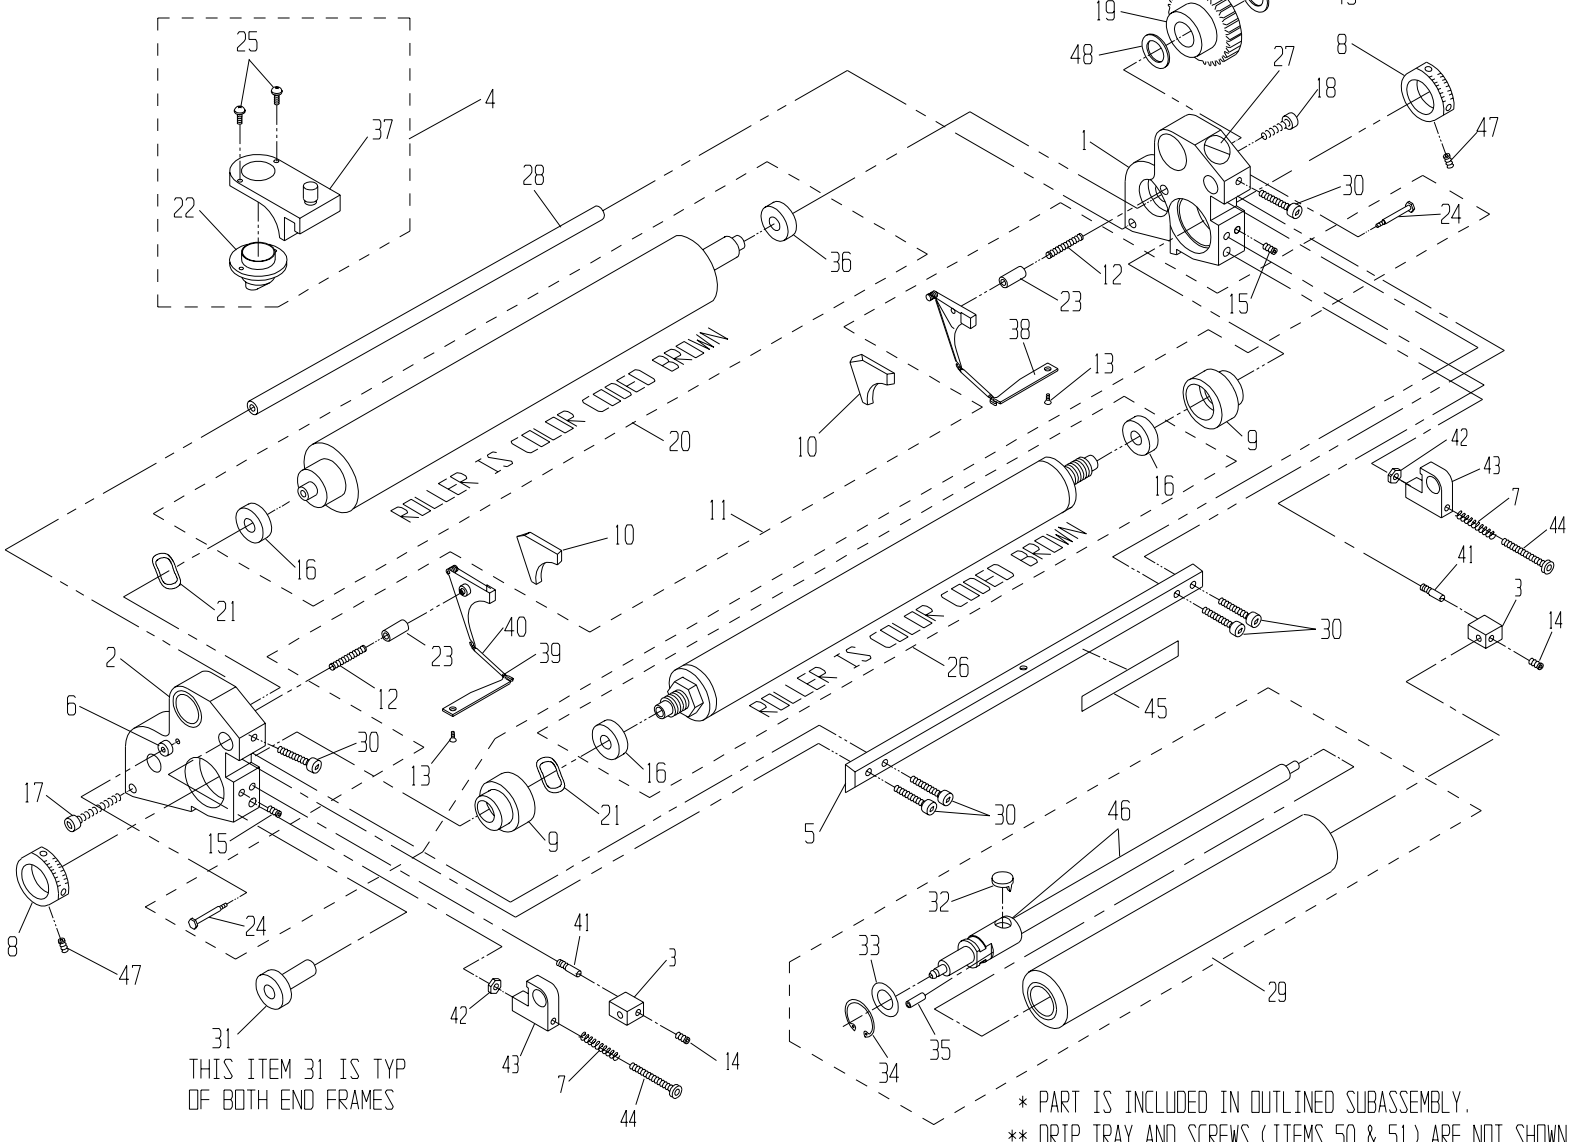

* PART IS INCLUDED IN OUTLINED SUBASSEMBLY.
 ** ITEMS ARE NOT PART OF BRACKET KIT.

24	091932	NUT, JAM 1/4-20	4
23	094990	FELT CLEANING SEALS (4)	1
22	091934	E-RING, 7/16	1
21	095837	SPRING, EXTENSION	2
20	091819	SCREW, #10-24 x 1/2 BUT HD	2
19	091828	SCREW, #10-24 x 1 SOC HD	3
18	095824	ASSY, ADJUSTING, L.H.	1
17	092779	ASSY, SYRINGE, LG NECK	1

16	092787	HOOK	1
15	090755	3/32" T- WRENCH	1
14	092740	BOTTLE VALVE ASSY	1
13	092756	1/2" I.D. VINYL TUBING	1
12	092750	ADAPTER BASE ASSY	1
11	091868	SCREW, 1/4-20 x 3/4 SOC HD	2
10	092370	SEAL SET (L & R)	1
9	092765	O-RING	*

ITEM#	PART #	DESCRIPTION	QTY
-------	--------	-------------	-----

ITEM#	PART #	DESCRIPTION	QTY
-------	--------	-------------	-----

ITEM#	PART #	DESCRIPTION	QTY
-------	--------	-------------	-----

RYB 2728-ST UNIT: P/N 095839

51	091816	#10-24 x 3/8 LG BUT HD SCREW	2
50	095838	DRIP TRAY, 2728	1
49	091662	12mm RETAINING RING	1
48	091966	STEEL WASHER	2
47	091888	M5 x 5mm SET SCREW	2
46	091230	SHAFT ASSY	*
45	095854	STICKER, I.D.	1
44	091877	SCREW, 1/4-28 x 1.1/4 SOC HD	2
43	094342	SPRING HOUSING	2
42	091970	NUT 1/4-28	2
41	094343	OSCILLATOR POST	2
40	092259	SPRING COVER	*
39	092236	TAB SPRING	*
38	092234	TAB	*
37	094997	BRACKET, NOZZLE	*
36	092586	BEARING	*
35	091949	SPRING PIN	*
ITEM#	PART #	DESCRIPTION	QTY