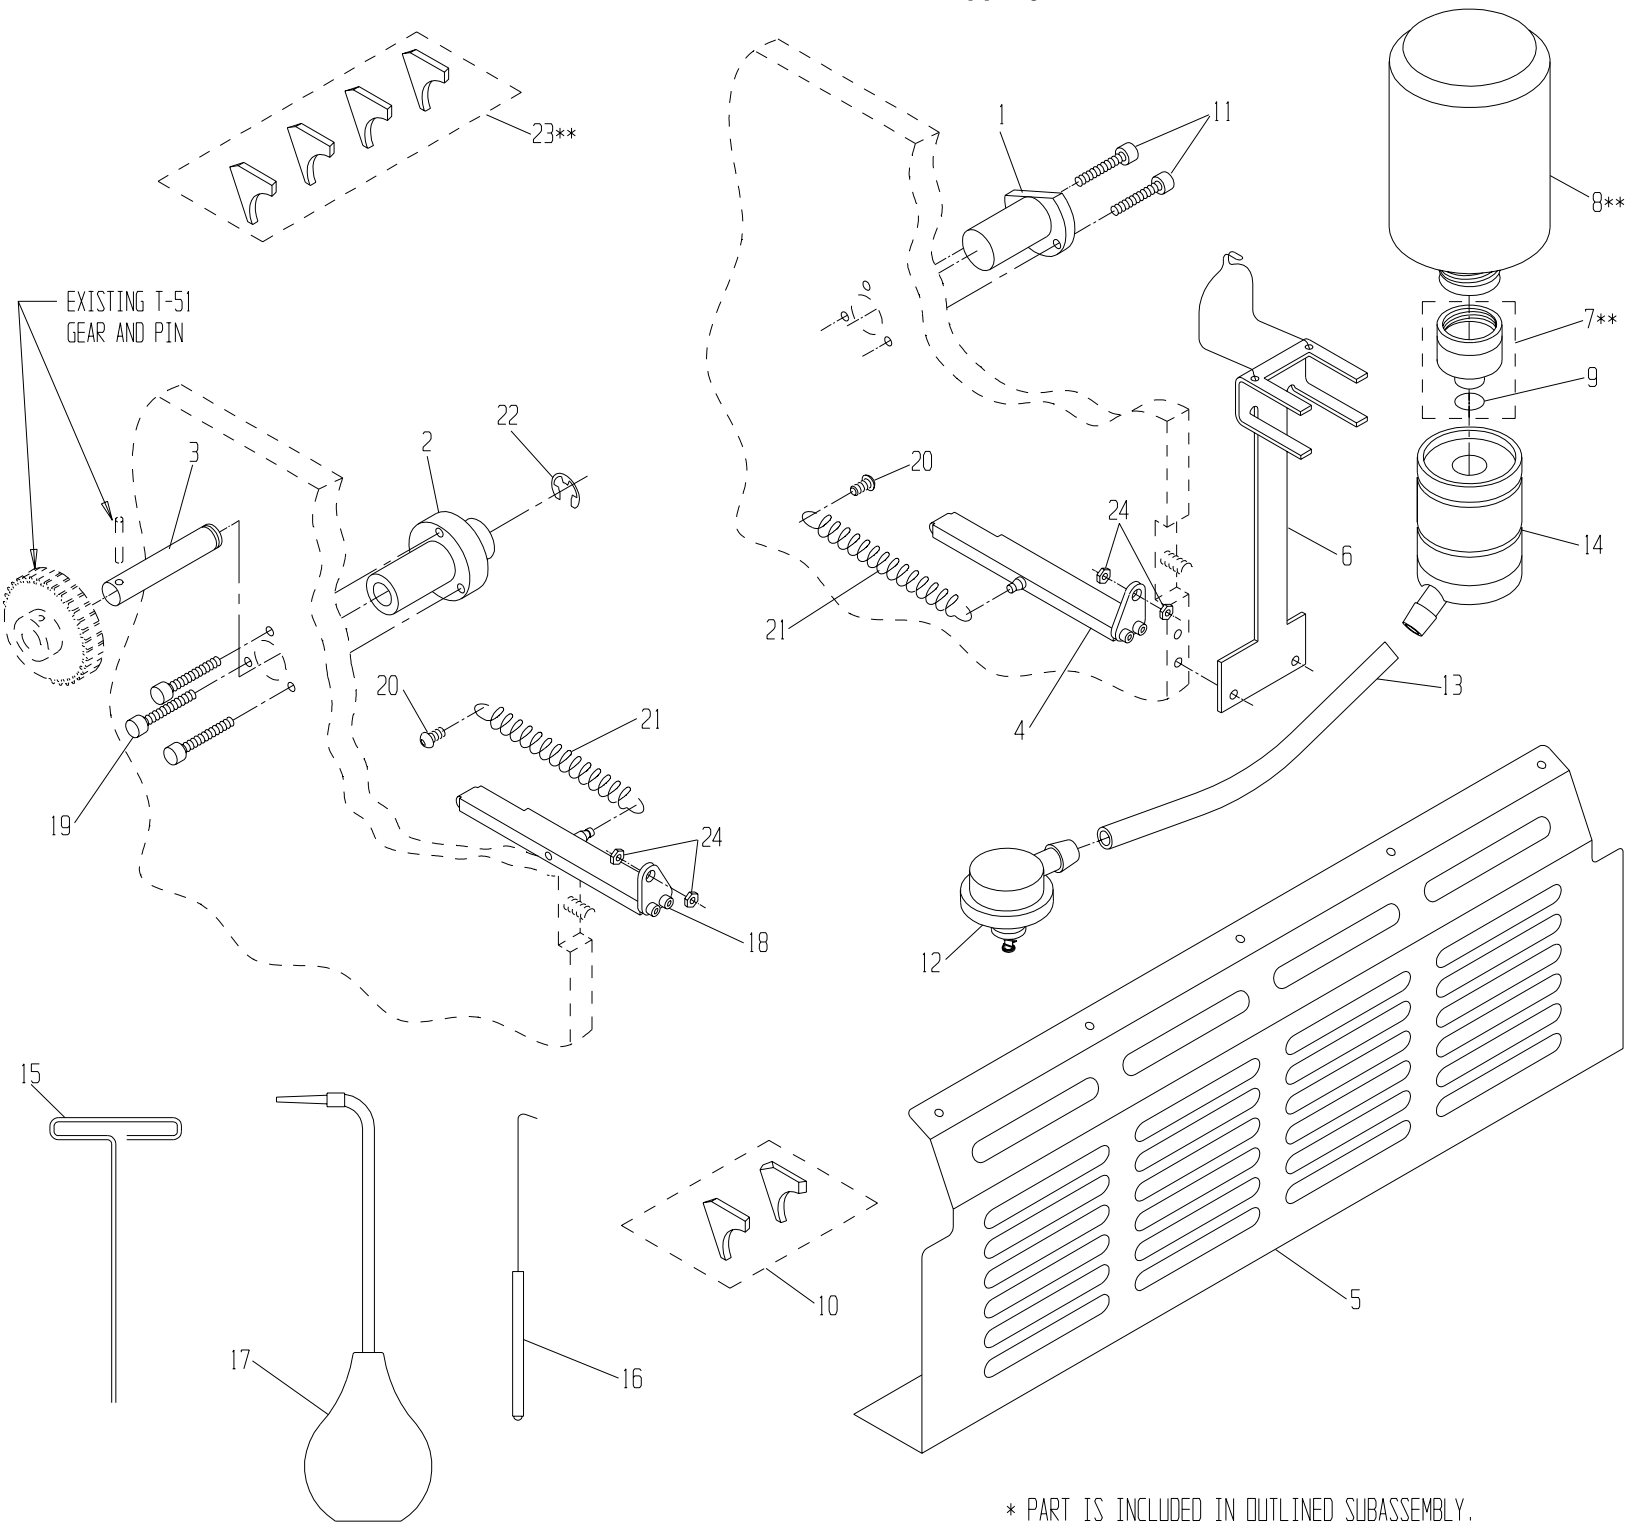

* PART IS INCLUDED IN OUTLINED SUBASSEMBLY.
 ** ITEMS ARE NOT PART OF BRACKET KIT.

24	091932	NUT, JAM 1/4-20	4
23	094990	FELT CLEANING SEALS (4)	1
22	091934	E-RING, 7/16	1
21	095837	SPRING, EXTENSION	2
20	091819	SCREW, #10-24 x 1/2 BUT HD	2
19	091828	SCREW, #10-24 x 1 SOC HD	3
18	095824	ASSY, ADJUSTING, L.H.	1
17	092779	ASSY, SYRINGE, LG NECK	1

16	092787	HOOK	1
15	090755	3/32" T- WRENCH	1
14	092740	BOTTLE VALVE ASSY	1
13	092756	1/2" I.D. VINYL TUBING	1
12	092750	ADAPTER BASE ASSY	1
11	091868	SCREW, 1/4-20 x 3/4 SOC HD	2
10	092370	SEAL SET (L & R)	1
9	092765	O-RING	*