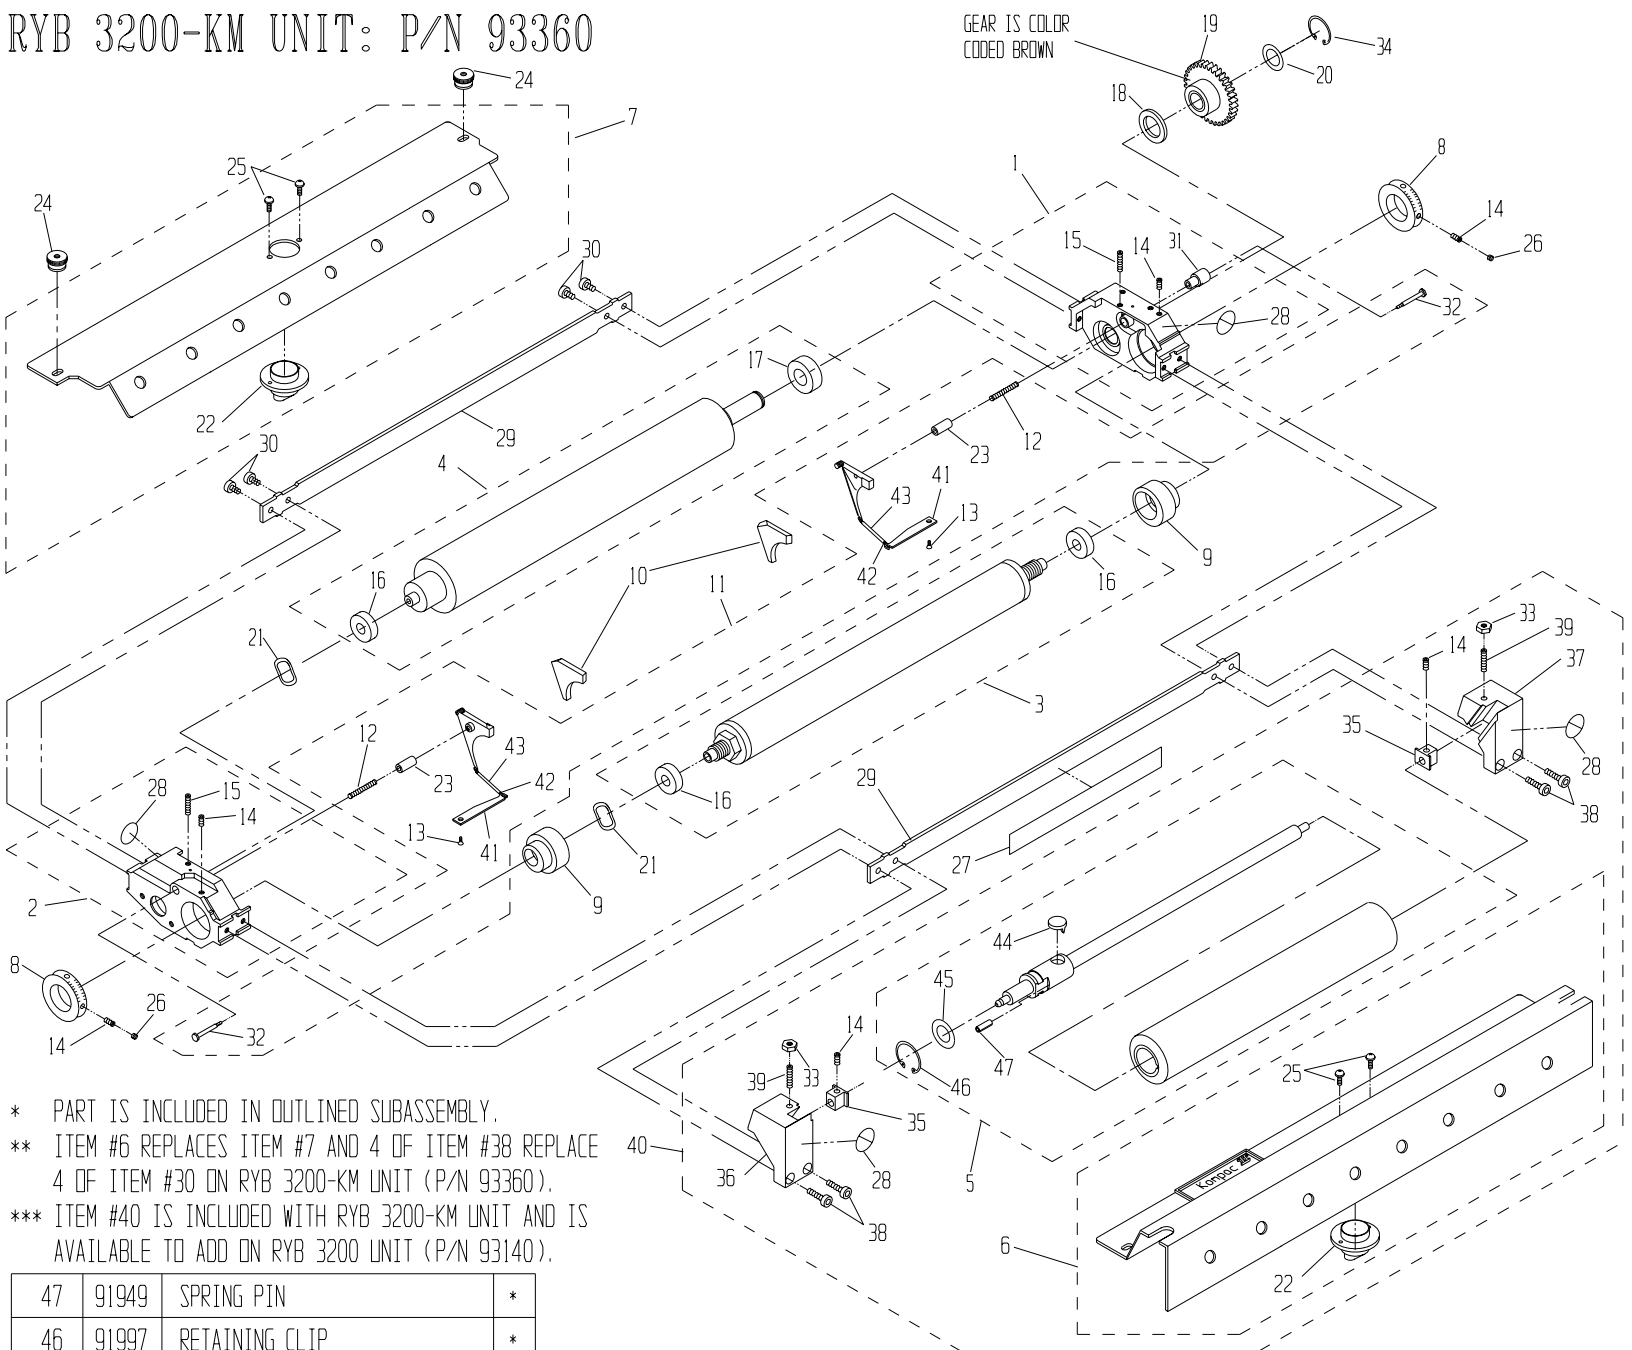

**MODEL : RYB-3200**

PARTS CATALOG # 90214

REV.D

RYB 3200 UNIT: P/N 93140

RYB 3200-KM UNIT: P/N 93360

PARTS CATALOG #90214 REV D

\* PART IS INCLUDED IN OUTLINED SUBASSEMBLY.  
 \*\* ITEM #6 REPLACES ITEM #7 AND 4 OF ITEM #38 REPLACE 4 OF ITEM #30 ON RYB 3200-KM UNIT (P/N 93360).  
 \*\*\* ITEM #40 IS INCLUDED WITH RYB 3200-KM UNIT AND IS AVAILABLE TO ADD ON RYB 3200 UNIT (P/N 93140).

47	91949	SPRING PIN	*
46	91997	RETAINING CLIP	*
45	91965	WASHER	*
44	91111	DRIVE SHAFT FOLLOWER	*
43	92259	SPRING COVER	*
42	92236	BACKING PLATE TAB SPRING	*
41	92234	BACKING PLATE TAB	*
40	96540	KOLDIMATE MODEL 40	***
39	91851	#10-32 X 1" SET SCREW	2
38	91829	#10-24 X 11/16 SDC HD SCREW	4**
37	91017	R.H. OSC. END BLOCK	1
36	91018	L.H. OSC. END BLOCK	1
35	91219	ALIGNMENT BLOCK	2
34	91662	RETAINING RING (12 MM)	1
33	91982	#10-32 NUT	2
32	92303	SHOULDER SCREW	*
31	92208	PLUG	*
ITEM#	PART #	DESCRIPTION	QTY

30	91818	#10-24 X 3/8 SDC HD SCREW	8**
29	92499	12 11/32" TIE BAR	2
28	92601	INWARD NIP SYMBOL	2*
27	92494	WARNING STICKER	1
26	91810	#10-24 X 1/8 SLOT SET SCW	2
25	91806	#6-32 X 3/8 PHILLIPS HD SCW	*
24	92691	COVER NUT	2
23	92304	GUIDE PIN	*
22	92604	NOZZLE	*
21	92491	WAVE WASHER	2
20	91966	WASHER	1
19	92880	GEAR CLUTCH ASSY, RYB 3200	1
18	93943	OUTSIDE THRUST WASHER	1
17	92586	BEARING	*
16	92401	BEARING	*
ITEM#	PART #	DESCRIPTION	QTY