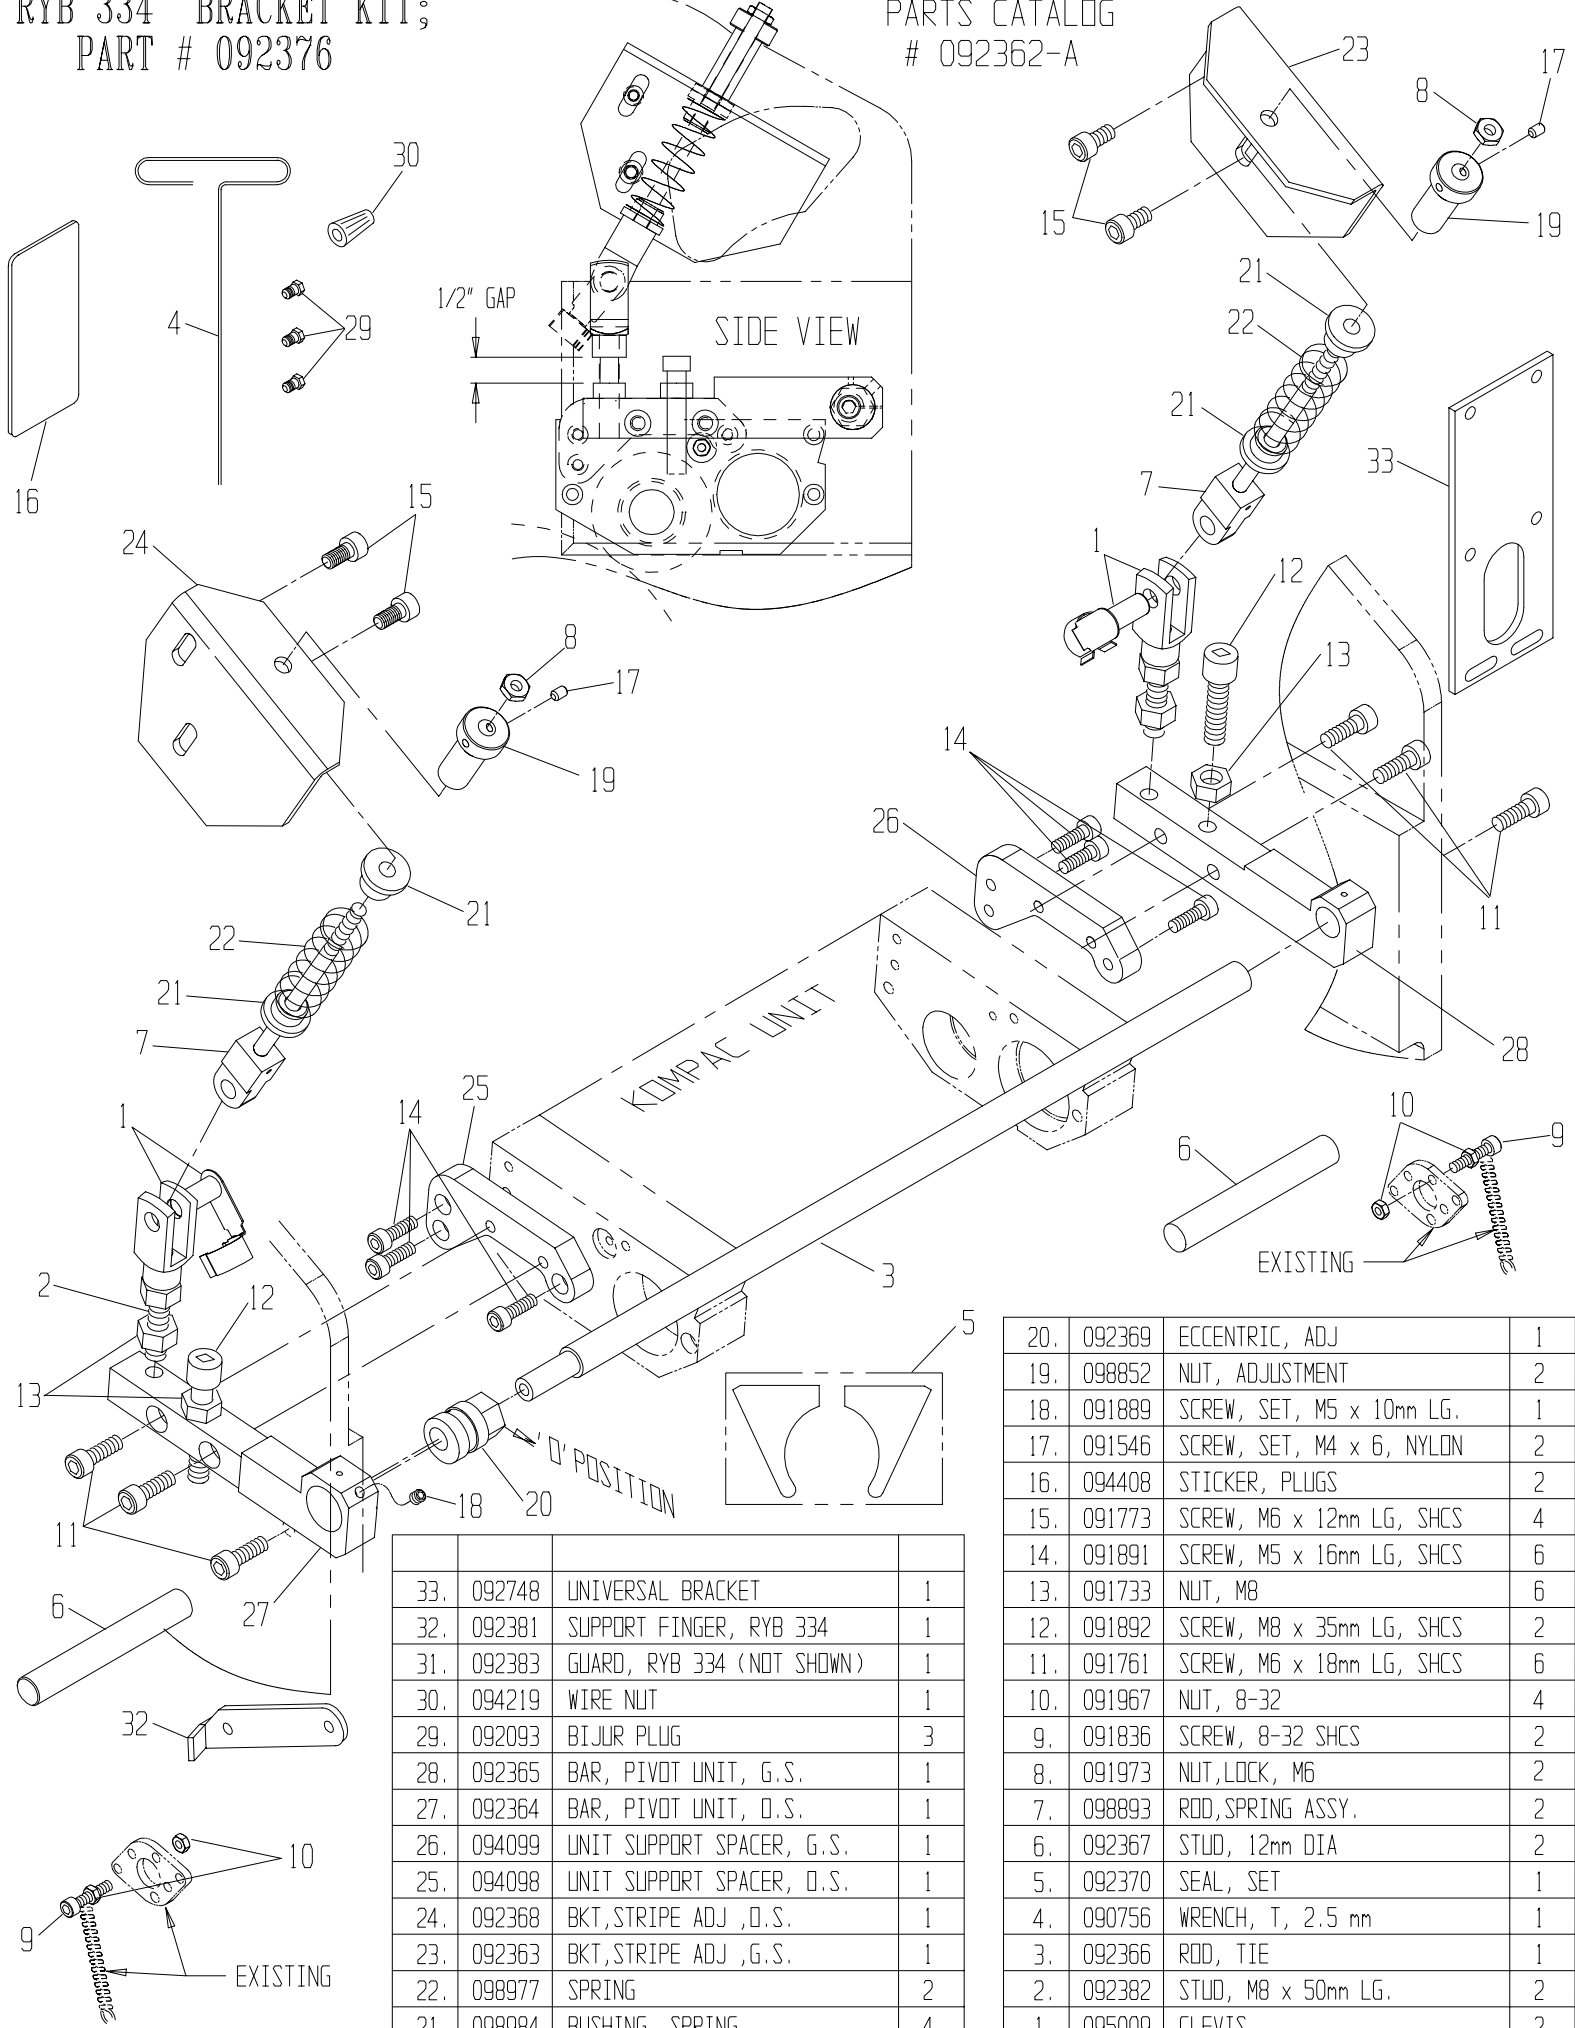

RYB 334 BRACKET KIT; PART # 092376

PARTS CATALOG # 092362-A

ITEM	PART #	DESCRIPTION	QTY.
33.	092748	UNIVERSAL BRACKET	1
32.	092381	SUPPORT FINGER, RYB 334	1
31.	092383	GUARD, RYB 334 (NOT SHOWN)	1
30.	094219	WIRE NUT	1
29.	092093	BIJUR PLUG	3
28.	092365	BAR, PIVOT UNIT, G.S.	1
27.	092364	BAR, PIVOT UNIT, D.S.	1
26.	094099	UNIT SUPPORT SPACER, G.S.	1
25.	094098	UNIT SUPPORT SPACER, D.S.	1
24.	092368	BKT, STRIPE ADJ ,D.S.	1
23.	092363	BKT, STRIPE ADJ ,G.S.	1
22.	098977	SPRING	2
21.	098984	BUSHING, SPRING	4

ITEM	PART #	DESCRIPTION	QTY.
20.	092369	ECCENTRIC, ADJ	1
19.	098852	NUT, ADJUSTMENT	2
18.	091889	SCREW, SET, M5 x 10mm LG.	1
17.	091546	SCREW, SET, M4 x 6, NYLON	2
16.	094408	STICKER, PLUGS	2
15.	091773	SCREW, M6 x 12mm LG, SHCS	4
14.	091891	SCREW, M5 x 16mm LG, SHCS	6
13.	091733	NUT, M8	6
12.	091892	SCREW, M8 x 35mm LG, SHCS	2
11.	091761	SCREW, M6 x 18mm LG, SHCS	6
10.	091967	NUT, 8-32	4
9.	091836	SCREW, 8-32 SHCS	2
8.	091973	NUT, LOCK, M6	2
7.	098893	ROD, SPRING ASSY.	2
6.	092367	STUD, 12mm DIA	2
5.	092370	SEAL, SET	1
4.	090756	WRENCH, T, 2.5 mm	1
3.	092366	ROD, TIE	1
2.	092382	STUD, M8 x 50mm LG.	2
1.	095009	CLEVIS	2

ITEM	PART #	DESCRIPTION	QTY.

ITEM	PART #	DESCRIPTION	QTY.