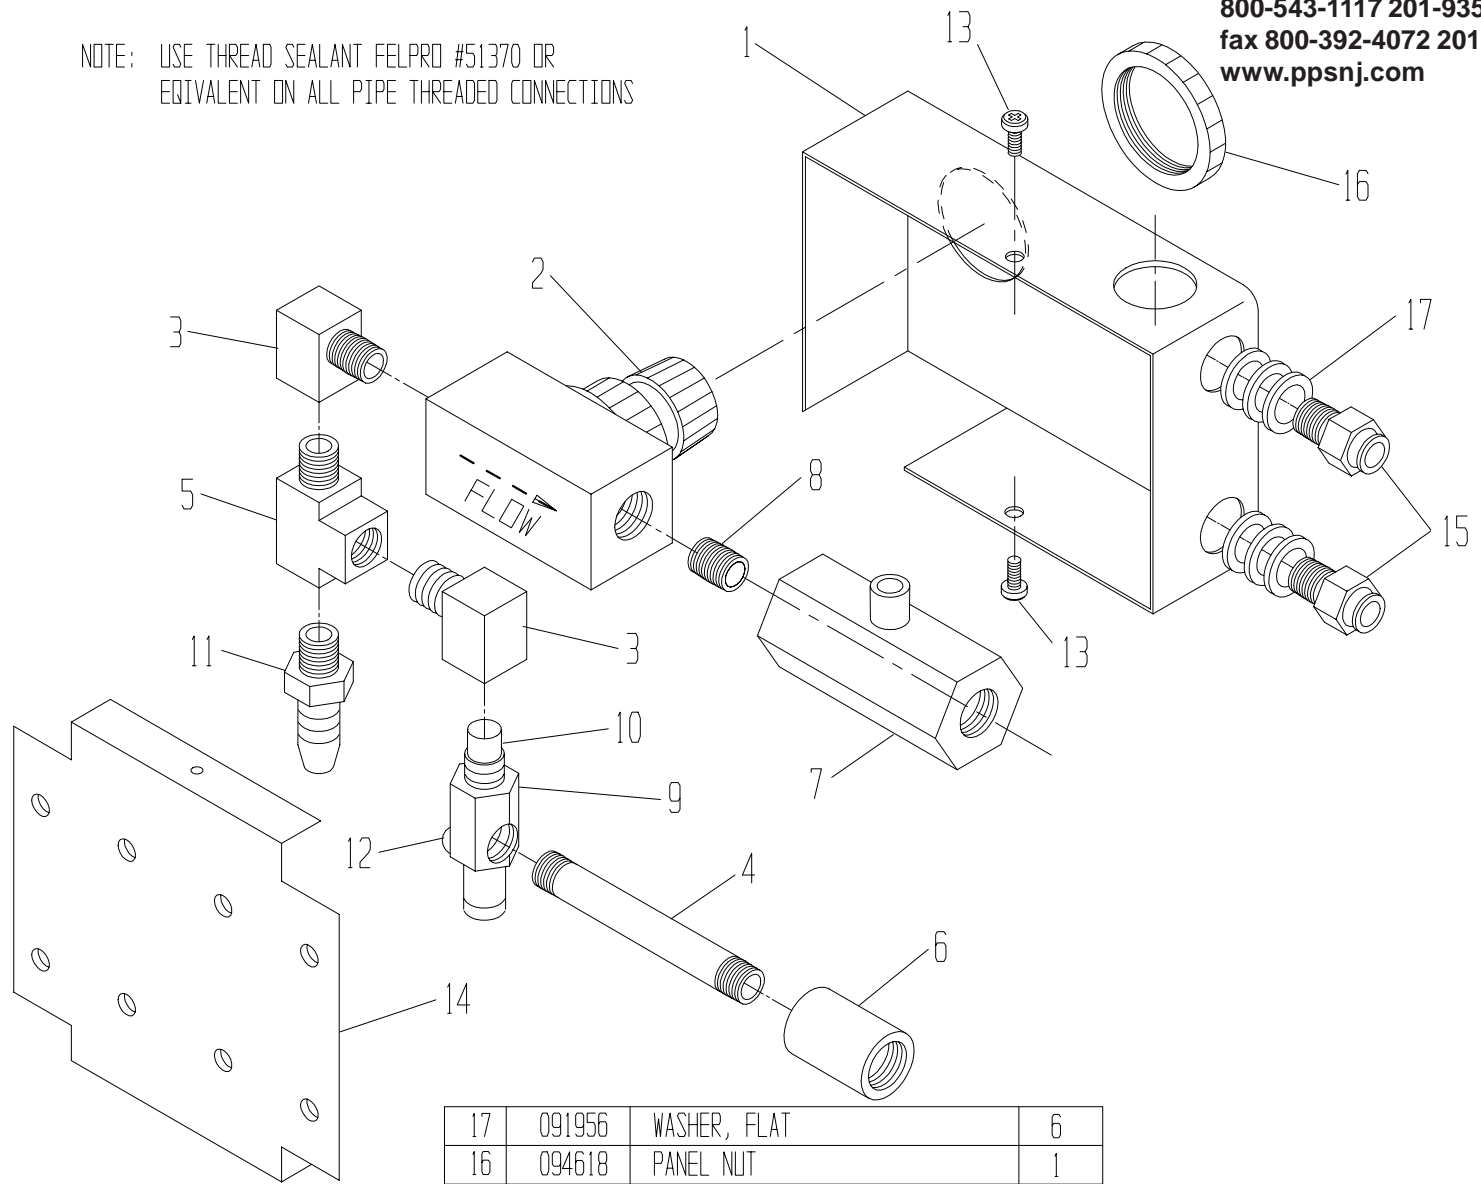

ITEM	PART #	DESCRIPTION	QTY.
20.	092369	ECCENTRIC, ADJ	1
19.	098852	NUT, ADJUSTMENT	2
18.	091889	SCREW, SET, M5 x 10mm LG.	1
17.	091546	SCREW, SET, M4 x 6, NYLON	2
16.	094408	STICKER, PLUGS	2
15.	091773	SCREW, M6 x 12mm LG, SHCS	4
14.	091891	SCREW, M5 x 16mm LG, SHCS	6
13.	091733	NUT, M8	6
12.	091892	SCREW, M8 x 35mm LG, SHCS	2
11.	091761	SCREW, M6 x 18mm LG, SHCS	6
10.	091967	NUT, 8-32	4
9.	091836	SCREW, 8-32 SHCS	2
8.	091973	NUT, LOCK, M6	2
7.	098893	ROD, SPRING ASSY.	2
6.	092367	STUD, 12mm DIA	2
5.	092370	SEAL, SET	1
4.	090756	WRENCH, T, 2.5 mm	1
3.	092366	ROD, TIE	1
2.	092382	STUD, M8 x 50mm LG.	2
1.	095009	CLEVIS	2

PARTS CATALOG # 092362-A

** ITEMS INDICATED ARE NOT PART OF HOSE KIT

8	091807	SCREW, #6-32 x 1/4 LG. SOC HD. CAP	**
7	094736	BRACKET, NOZZLE	**
6	091077	BARB TEE 1/2 X 3/8 X 3/8	1
5	091081	PVC FLEX. TUBING 3/8 I.D. X 5/8 O.D.	1
4	091911	CLAMP, HOSE	8
3	091079	TUBING 1/4 O.D. X .170 I.D.(POLYETH)	1
2	091078	1/4 O.D. TUBING, 2" LG	1
1	094916	ELBOW	2
ITEM	PART NO.	DESCRIPTION	QTY.

17	091956	WASHER, FLAT	6
16	094618	PANEL NUT	1
15	095955	CONNECTOR 1/8 NPT x 1/4 HOSE.	2
14	094612	PLATE, MOUNTING	1
13	091907	SCREW #6-32 PAN HD. SELF-TAP	2
12	091824	SCREW #6-32 TRUSS HD.	1
11	091062	FITTING, 1/8 NPT x 3/8 BARB	1
10	095939	TIP, VACUUM	1
09	095938	BODY, VACUUM	1
08	095948	NIPPLE, CLOSE, 1/8 NPT	1
07	095949	BALL VALVE	1
06	094616	COUPLING, 1/8 NPT	1
05	094613	TEE, STREET, 1/8 NPT	1
04	094615	NIPPLE, LONG, 1/8 NPT	1
03	094614	ELBOW, STREET, 1/8 NPT	2
02	094617	NEEDLE VALVE	1
01	094611	ENCLOSURE	1
ITEM	PART NO.	DESCRIPTION	QTY.