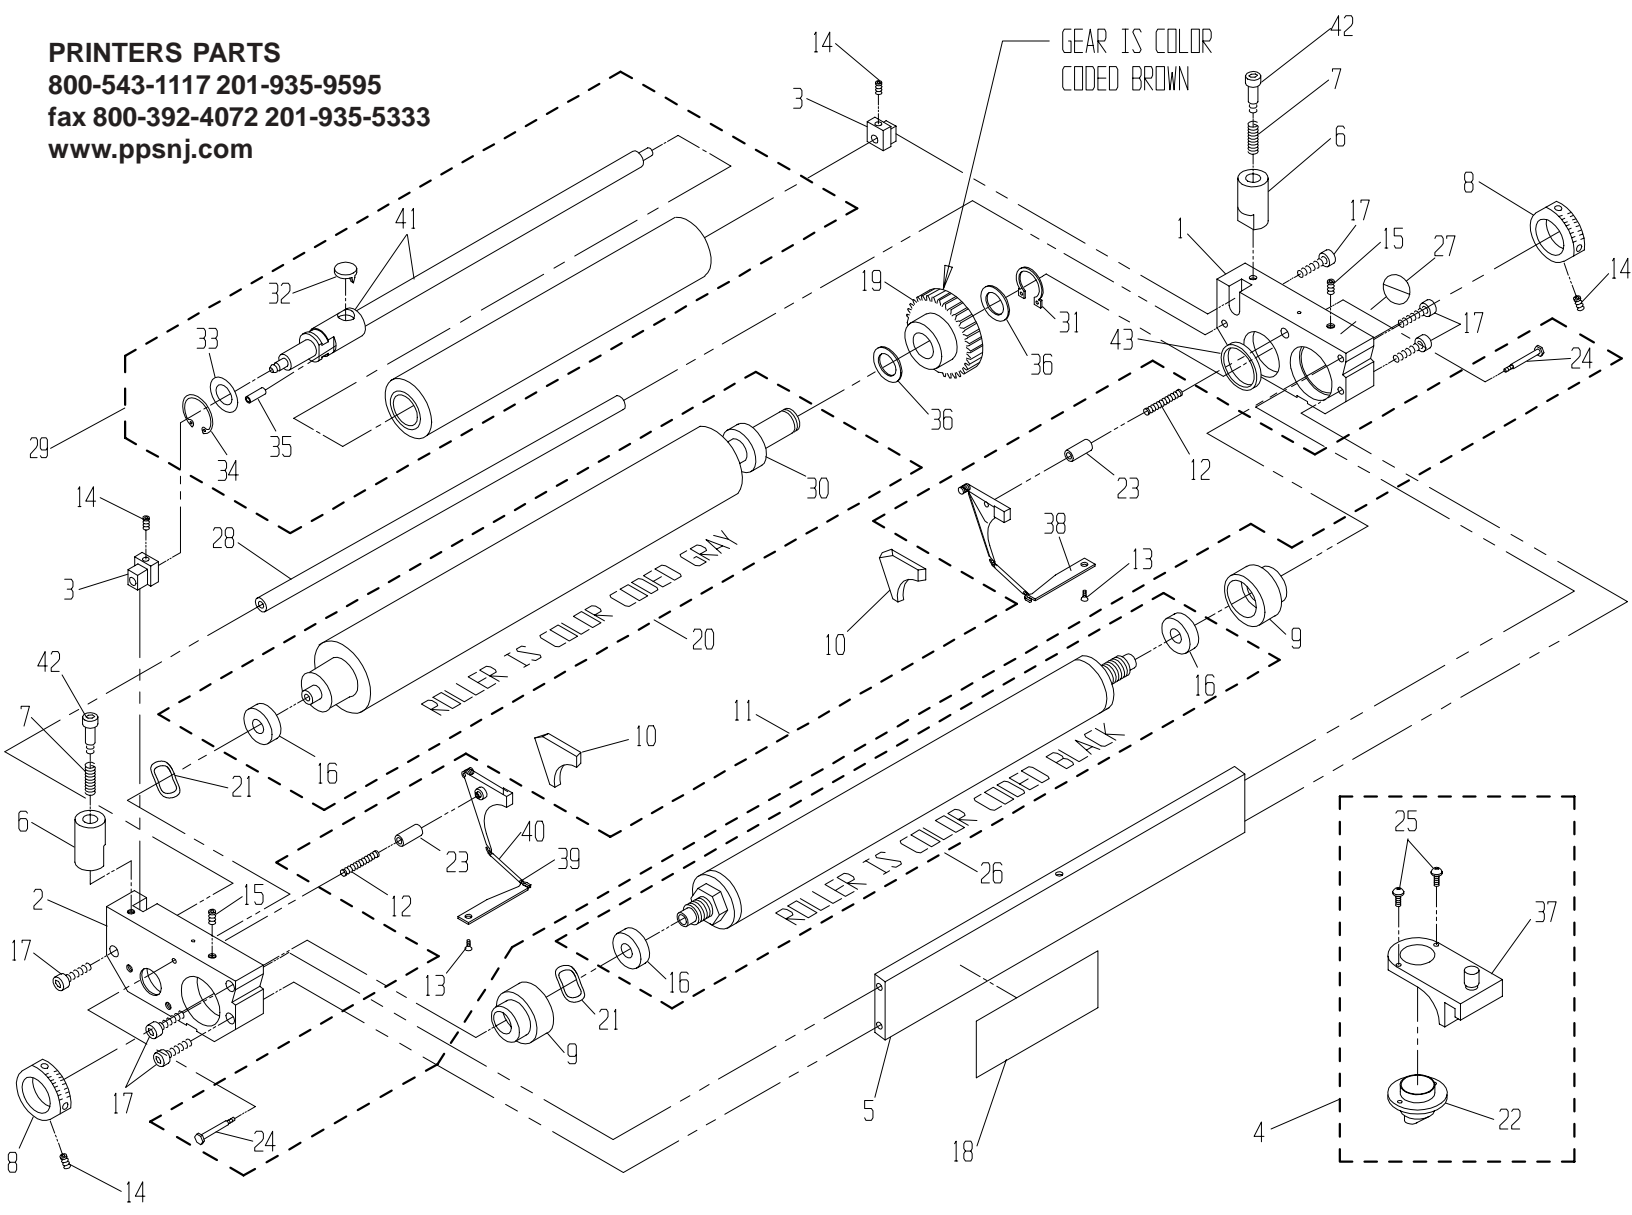

PRINTERS PARTS
 800-543-1117 201-935-9595
 fax 800-392-4072 201-935-5333
 www.ppsnj.com

* PART IS INCLUDED IN OUTLINED SUBASSEMBLY.

43	094097	SPACER, FORM ROLLER	1
42	091708	SHOULDER SCREW, 6mm	2
41	091262	SHAFT ASSY, S.S.	*
40	092259	SPRING COVER	*
39	092236	TAB SPRING	*
38	090971	TAB, SHORT	*
37	094997	BRACKET, NOZZLE	*
36	091966	WASHER, FLAT	2
35	091949	SPRING PIN	*
34	091997	OSC. RETAINING CLIP	*
33	091965	OSC. RETAINING WASHER	*
32	091111	OSC. DRIVE SHAFT FOLLOWER	*
31	091662	RETAINING RING	1
30	092586	BEARING	*
29	091319	13-1/4 OSC. ROLL. HARD SHELL	1
ITEM#	PART #	DESCRIPTION	QTY

28	090989	TIE ROD	1
27	092601	SAFETY STICKER	1
26	094240	13-1/4" METERING ROLLER W/B	1
25	091907	#6-32 X 3/8 PHILLIPS HD SCW	*
24	092296	SHOULDER SCREW	*
23	092304	GUIDE PIN	*
22	092604	NOZZLE	*
21	092491	WAVE WASHER	2
20	091900	13-1/4" FORM ROLLER W/B	1
19	092880	GEAR CLUTCH ASSY	1
18	090984	I.D. STICKER (HAMADA)	1
17	091898	M5 x 35mm SOC. HD. SCREW	6
16	092401	BEARING	*
15	091904	M5 x 16mm SET SCREW	2
ITEM#	PART #	DESCRIPTION	QTY

ITEM	PART #	DESCRIPTION	QTY.
20.	092369	ECCENTRIC, ADJ	1
19.	098852	NUT, ADJUSTMENT	2
18.	091889	SCREW, SET, M5 x 10mm LG.	1
17.	091546	SCREW, SET, M4 x 6, NYLON	2
16.	094408	STICKER, PLUGS	2
15.	091773	SCREW, M6 x 12mm LG, SHCS	4
14.	091891	SCREW, M5 x 16mm LG, SHCS	6
13.	091733	NUT, M8	6
12.	091892	SCREW, M8 x 35mm LG, SHCS	2
11.	091761	SCREW, M6 x 18mm LG, SHCS	6
10.	091967	NUT, 8-32	4
9.	091836	SCREW, 8-32 SHCS	2
8.	091973	NUT, LOCK, M6	2
7.	098893	ROD, SPRING ASSY.	2
6.	092367	STUD, 12mm DIA	2
5.	092370	SEAL, SET	1
4.	090756	WRENCH, T, 2.5 mm	1
3.	092366	ROD, TIE	1
2.	092382	STUD, M8 x 50mm LG.	2
1.	095009	CLEVIS	2