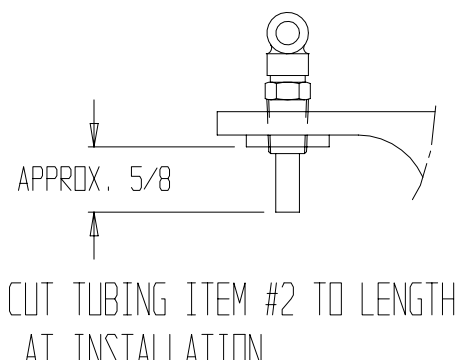

ITEM	PART #	DESCRIPTION	QTY.
20.	092369	ECCENTRIC, ADJ	1
19.	098852	NUT, ADJUSTMENT	2
18.	091889	SCREW, SET, M5 x 10mm LG.	1
17.	091546	SCREW, SET, M4 x 6, NYLON	2
16.	094408	STICKER, PLUGS	2
15.	091773	SCREW, M6 x 12mm LG, SHCS	4
14.	091891	SCREW, M5 x 16mm LG, SHCS	6
13.	091733	NUT, M8	6
12.	091892	SCREW, M8 x 35mm LG, SHCS	2
11.	091761	SCREW, M6 x 18mm LG, SHCS	6
10.	091967	NUT, 8-32	4
9.	091836	SCREW, 8-32 SHCS	2
8.	091973	NUT, LOCK, M6	2
7.	098893	ROD, SPRING ASSY.	2
6.	092367	STUD, 12mm DIA	2
5.	092370	SEAL, SET	1
4.	090756	WRENCH, T, 2.5 mm	1
3.	092366	ROD, TIE	1
2.	092382	STUD, M8 x 50mm LG.	2
1.	095009	CLEVIS	2

PARTS CATALOG # 092362-A

** ITEMS INDICATED ARE NOT PART OF HOSE KIT

8	091807	SCREW, #6-32 x 1/4 LG. SOC HD. CAP	**
7	094736	BRACKET, NOZZLE	**
6	091077	BARB TEE 1/2 X 3/8 X 3/8	1
5	091081	PVC FLEX. TUBING 3/8 I.D. X 5/8 O.D.	1
4	091911	CLAMP, HOSE	8
3	091079	TUBING 1/4 O.D. X .170 I.D.(POLYETH)	1
2	091078	1/4 O.D. TUBING, 2" LG	1
1	094916	ELBOW	2
ITEM	PART NO.	DESCRIPTION	QTY.

17	091956	WASHER, FLAT	6
16	094618	PANEL NUT	1
15	095955	CONNECTOR 1/8 NPT x 1/4 HOSE.	2
14	094612	PLATE, MOUNTING	1
13	091907	SCREW #6-32 PAN HD. SELF-TAP	2
12	091824	SCREW #6-32 TRUSS HD.	1
11	091062	FITTING, 1/8 NPT x 3/8 BARB	1
10	095939	TIP, VACUUM	1
09	095938	BODY, VACUUM	1
08	095948	NIPPLE, CLOSE, 1/8 NPT	1
07	095949	BALL VALVE	1
06	094616	COUPLING, 1/8 NPT	1
05	094613	TEE, STREET, 1/8 NPT	1
04	094615	NIPPLE, LONG, 1/8 NPT	1
03	094614	ELBOW, STREET, 1/8 NPT	2
02	094617	NEEDLE VALVE	1
01	094611	ENCLOSURE	1
ITEM	PART NO.	DESCRIPTION	QTY.