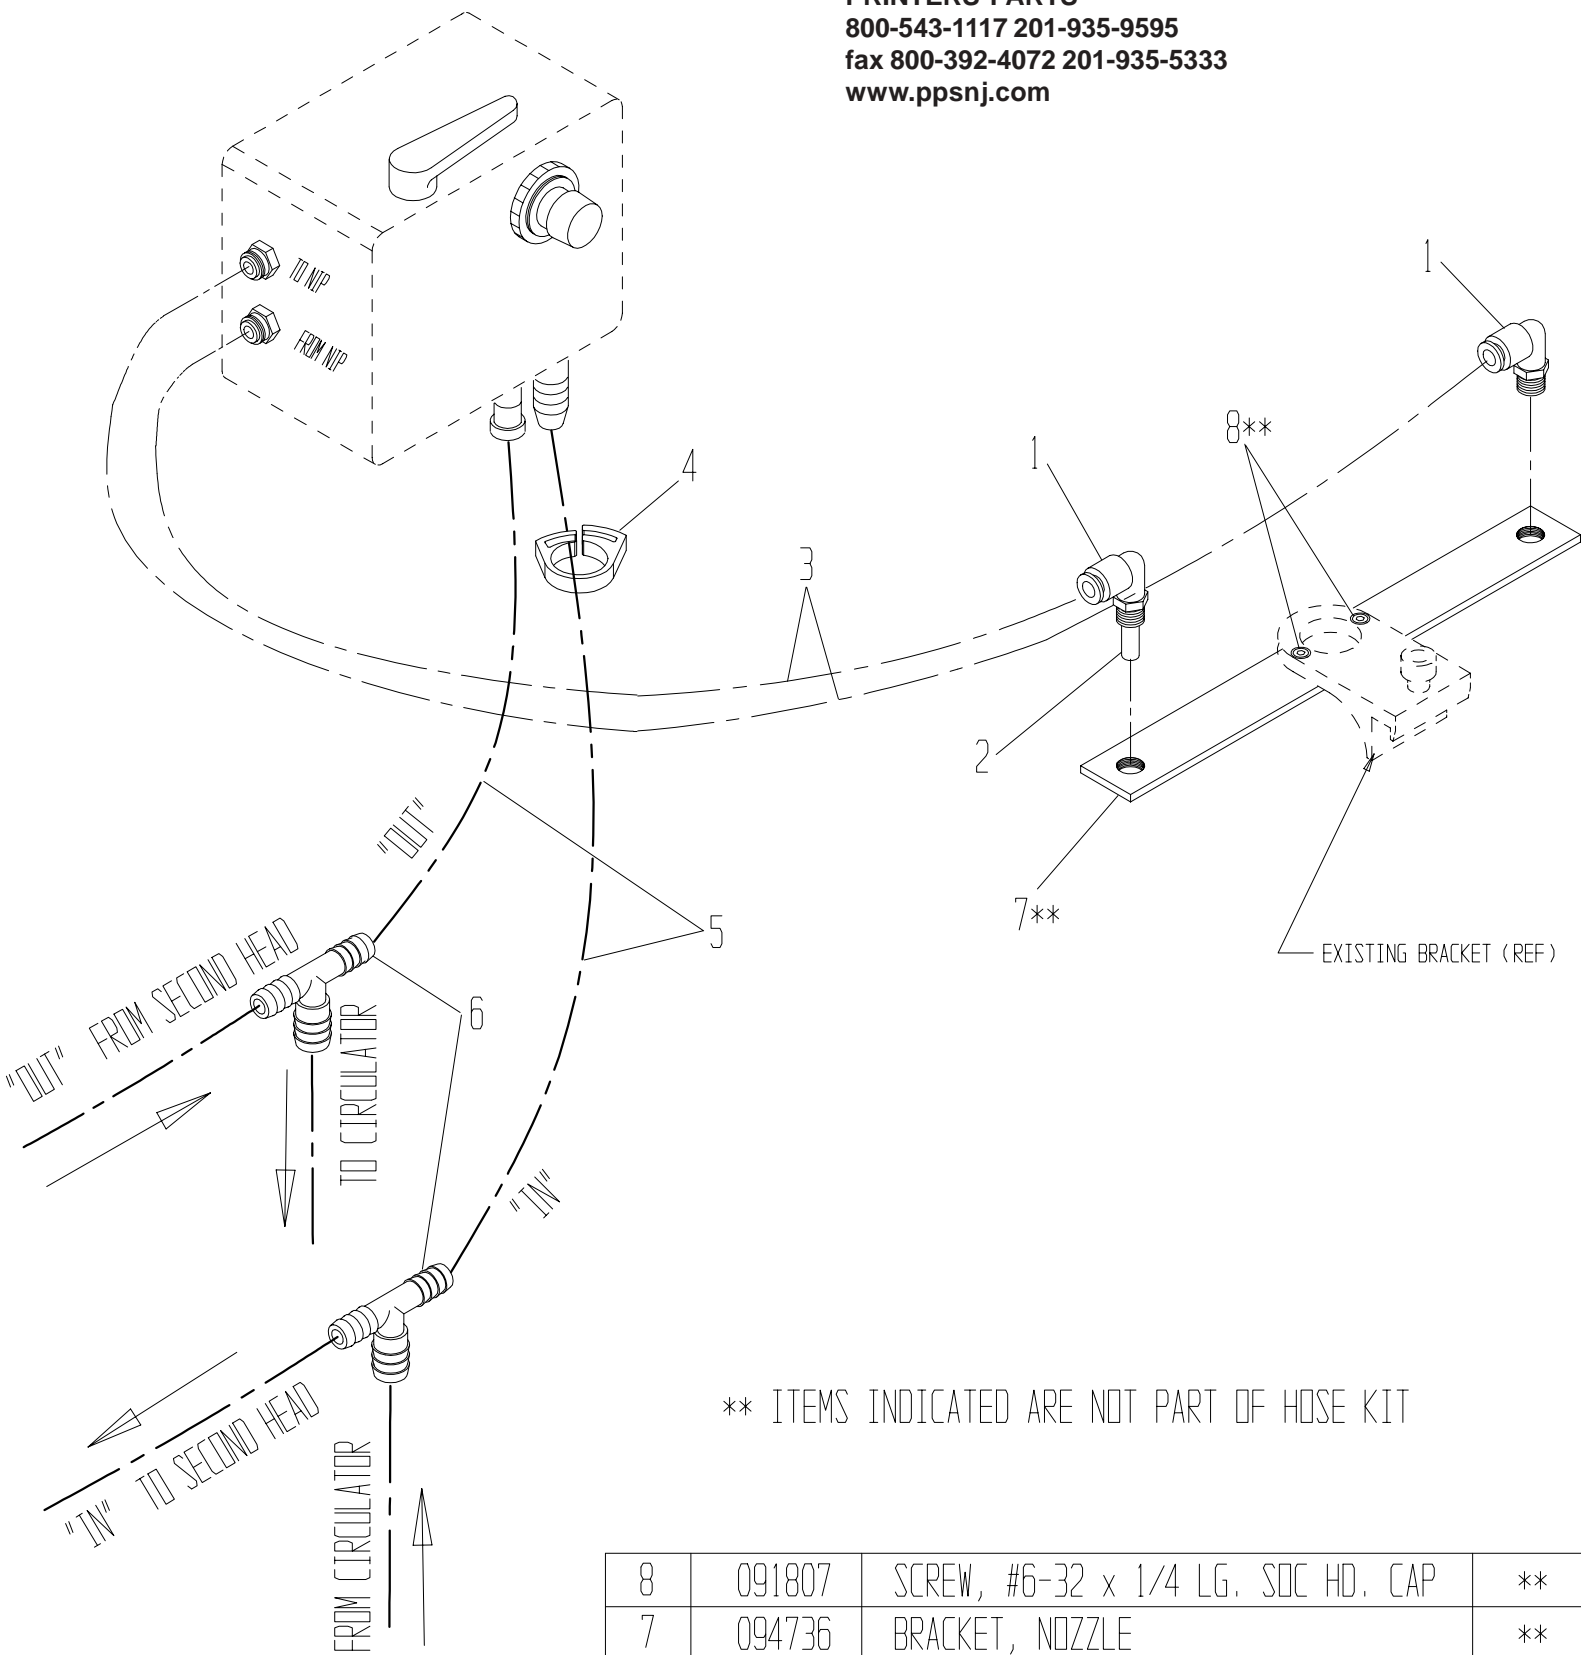

HOSE KIT R.R.M.: P/N 095924

PRINTERS PARTS
800-543-1117 201-935-9595
fax 800-392-4072 201-935-5333
www.ppsnj.com

PARTS CATALOG # 092362-A

** ITEMS INDICATED ARE NOT PART OF HOSE KIT